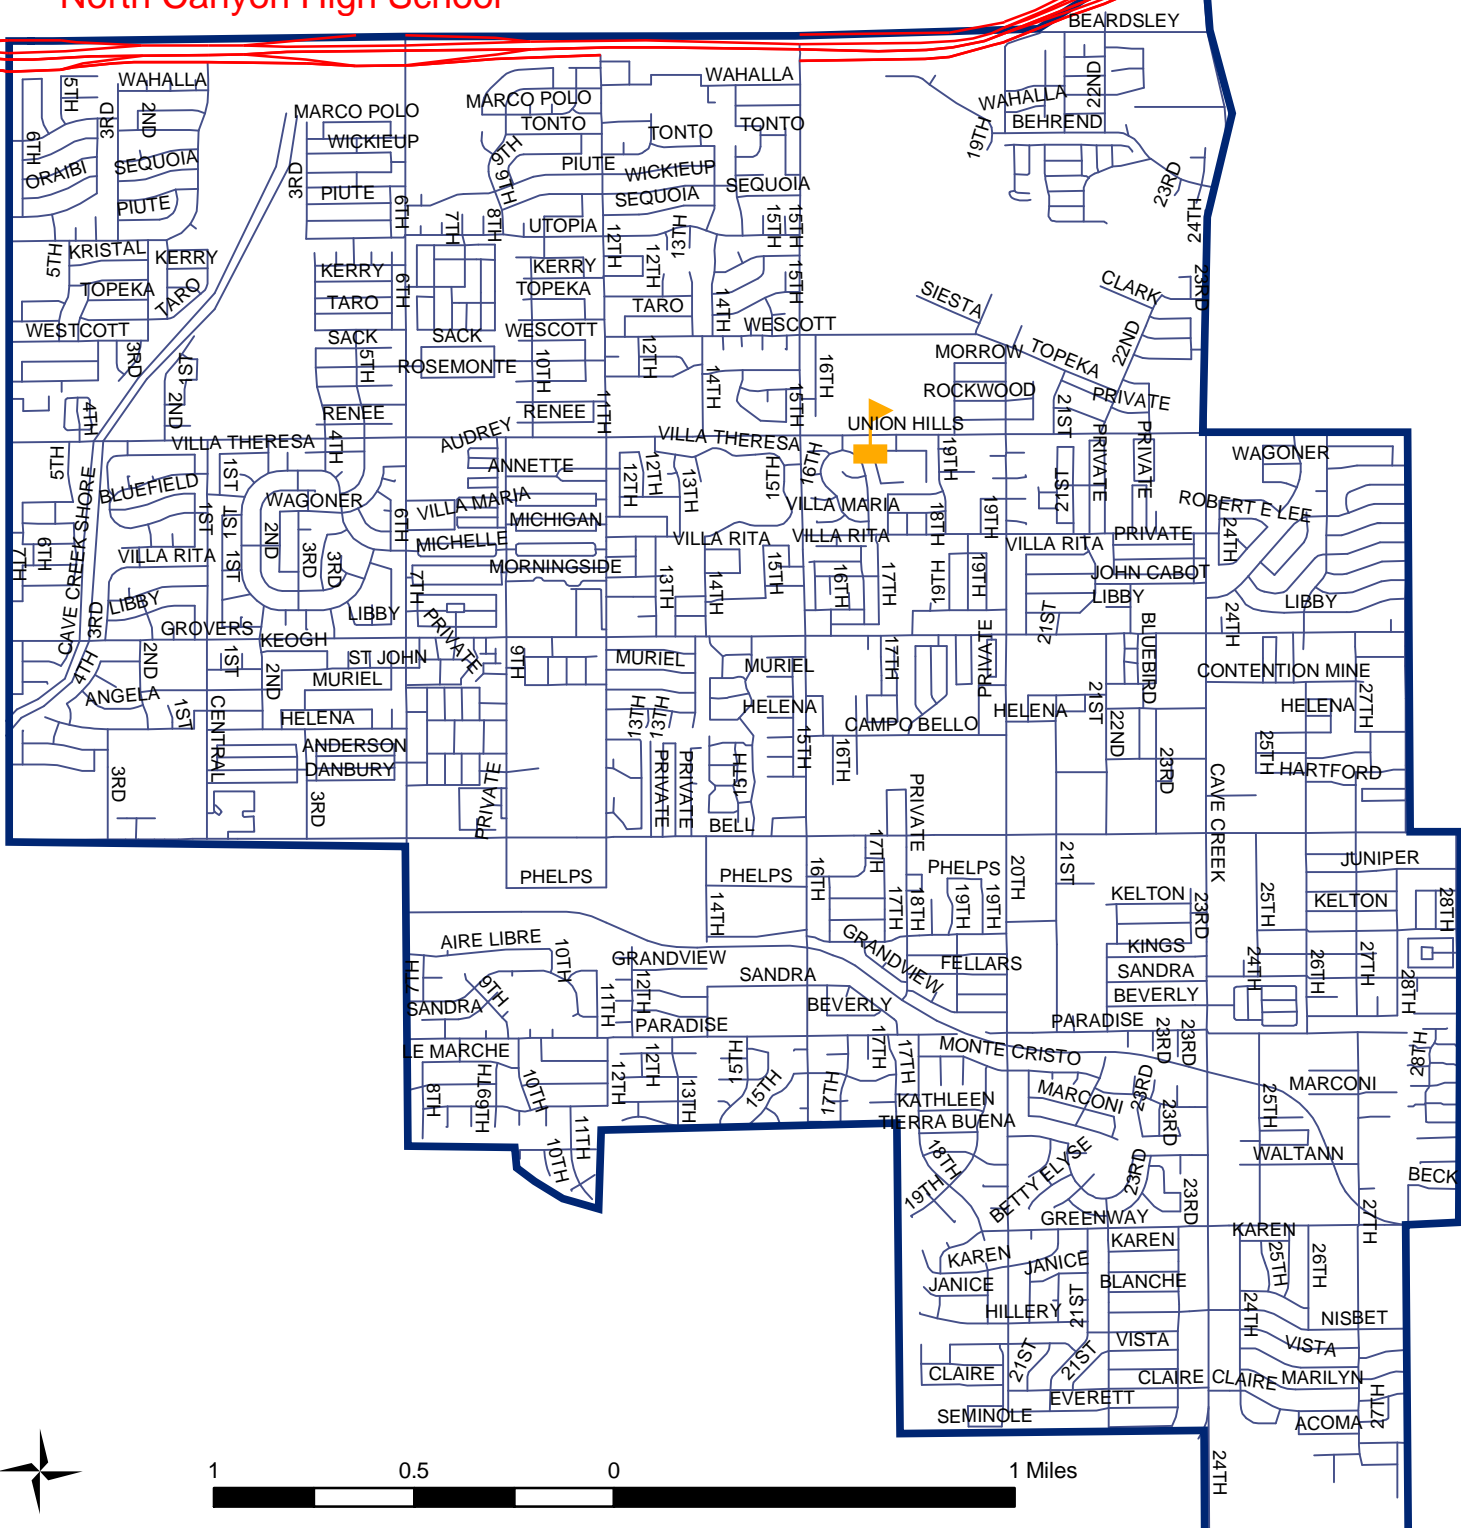

# Horizon High School Boundary

56TH

L-101

TATUM

CACTUS

L-101

N

0 1 2 3 4 Miles

# North Canyon High School

# Shadow Mountain High School

1 0.5 0 1 Miles