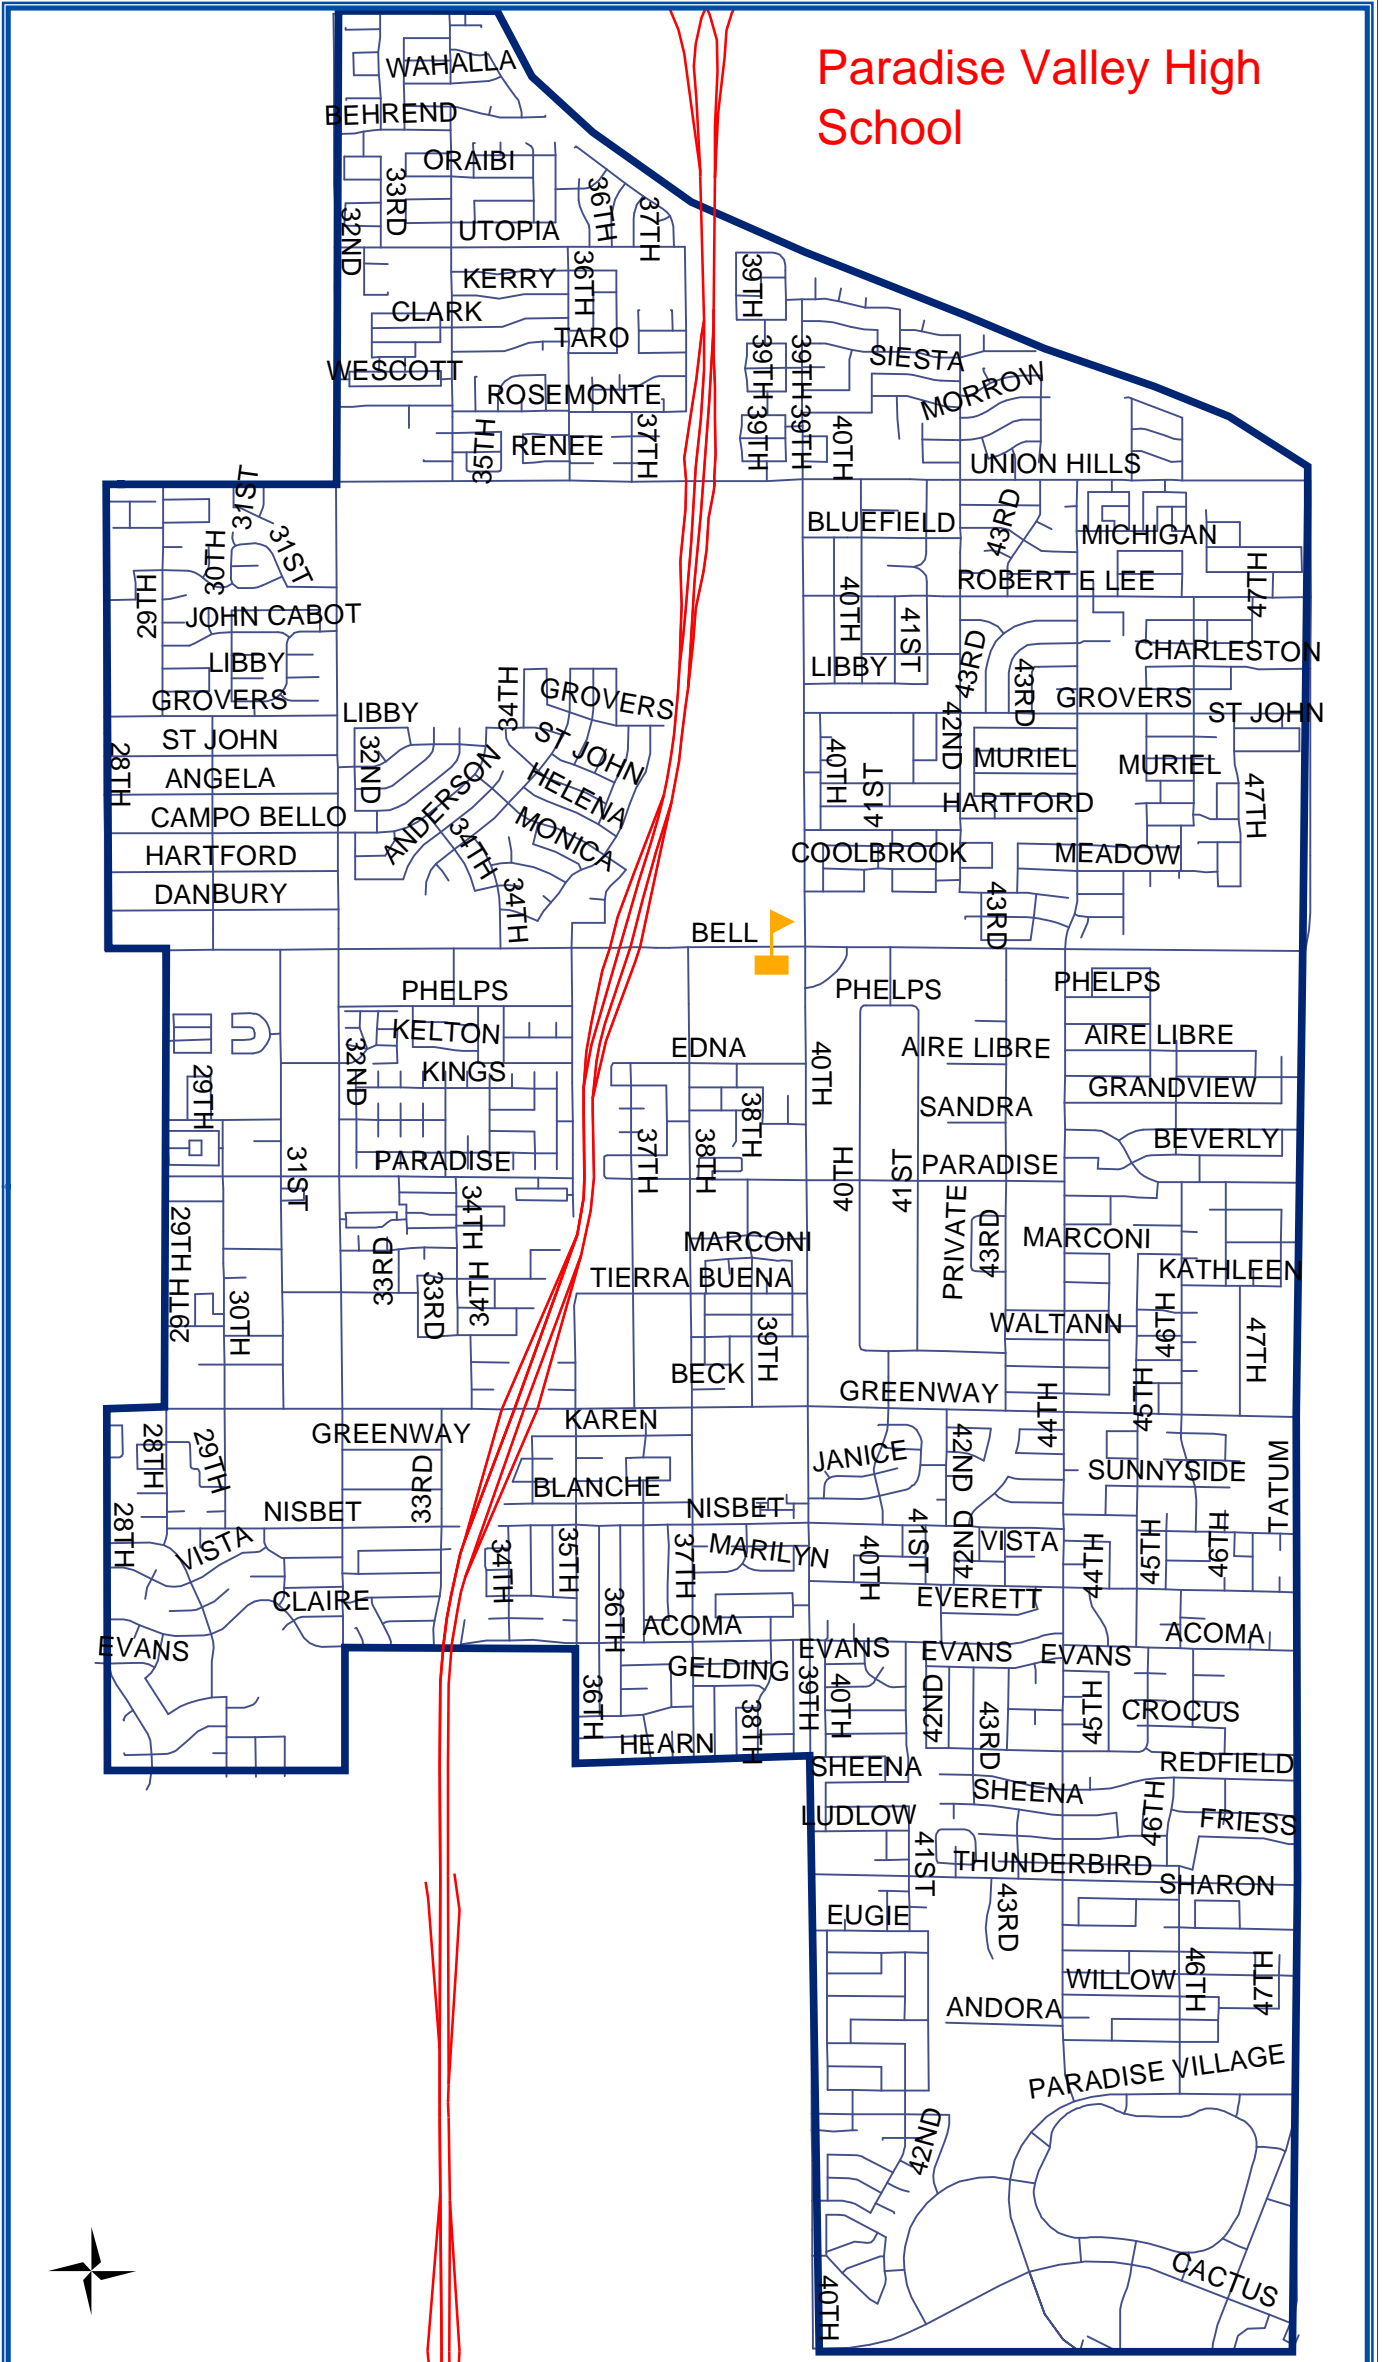

Paradise Valley High School