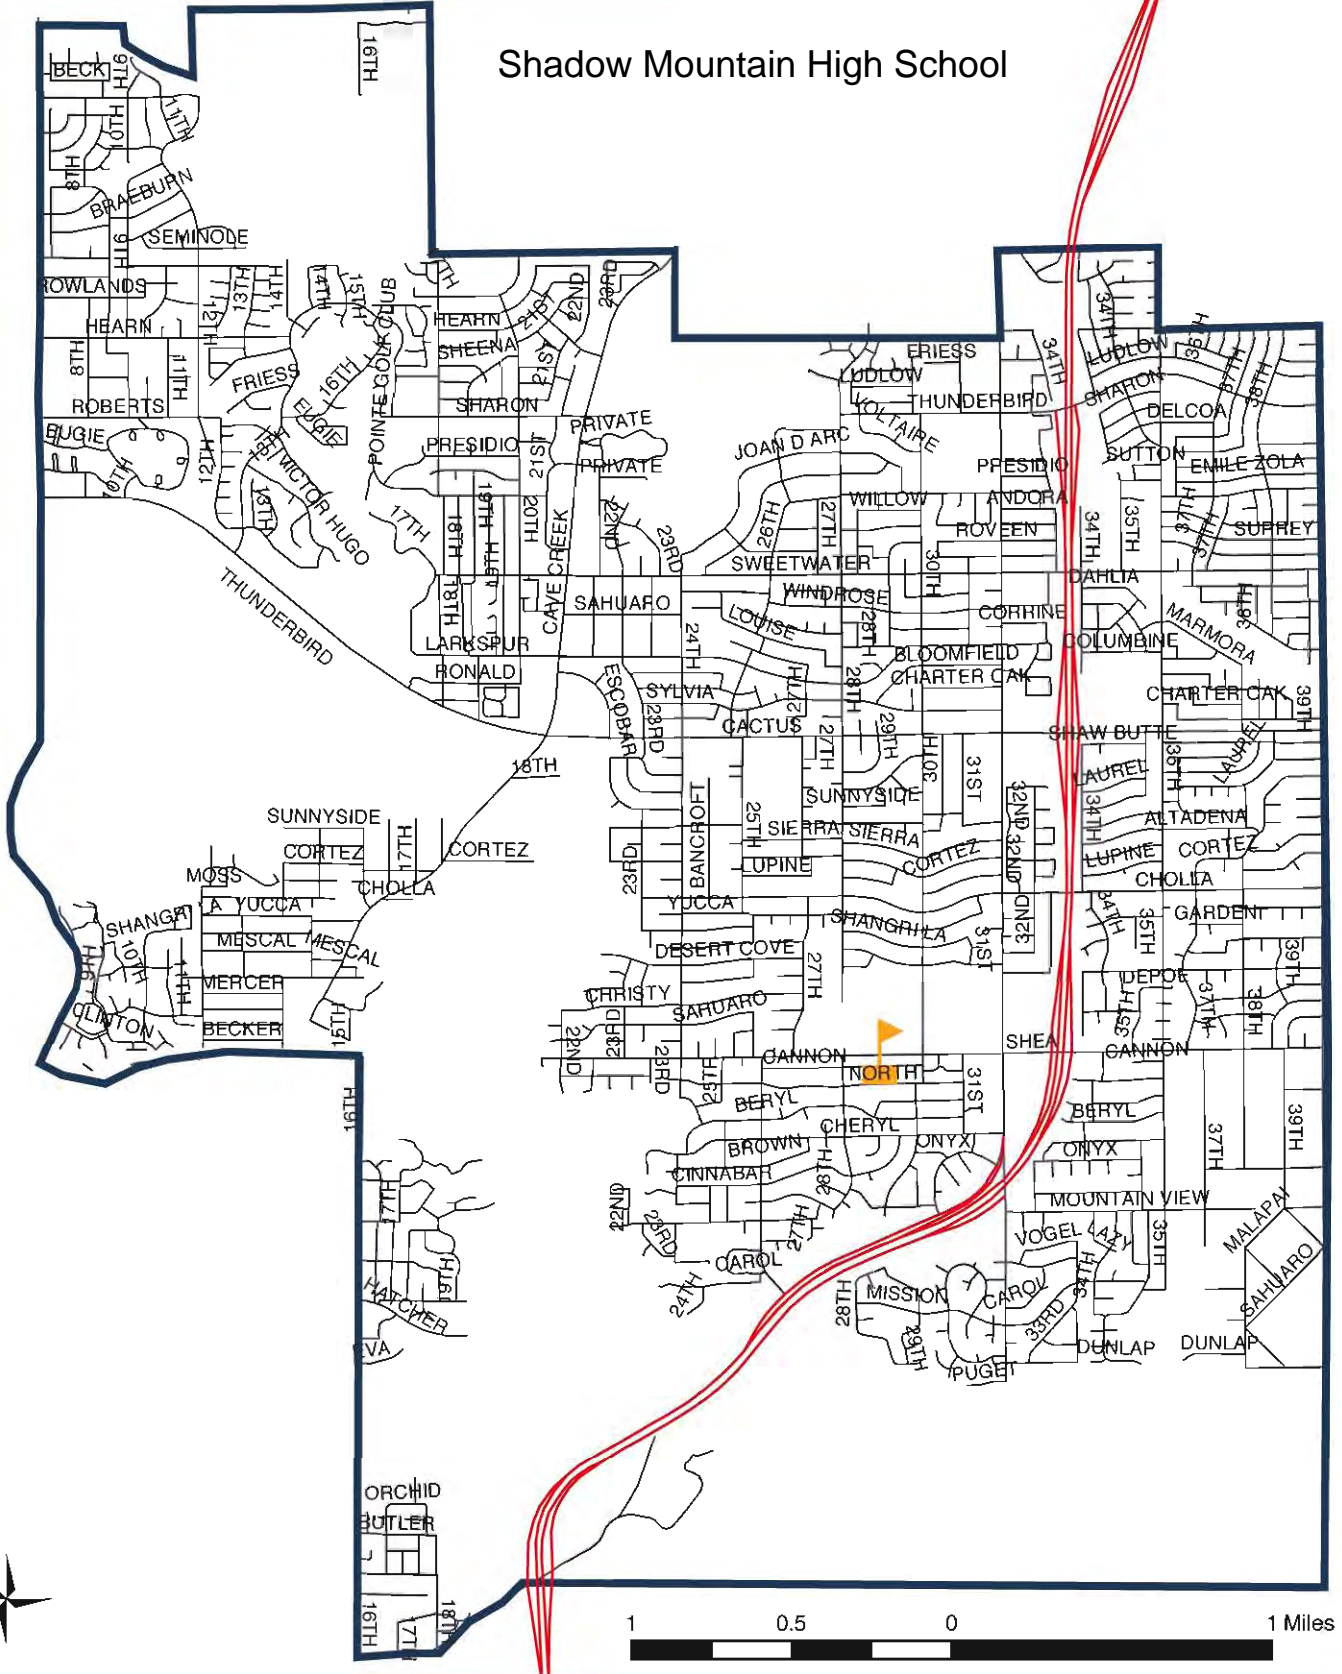

# Horizon High School Boundary

56TH

L-101

TATUM

CACTUS

L-101

N

0 1 2 3 4 Miles

# North Canyon High School

# Shadow Mountain High School

1 0.5 0 1 Miles