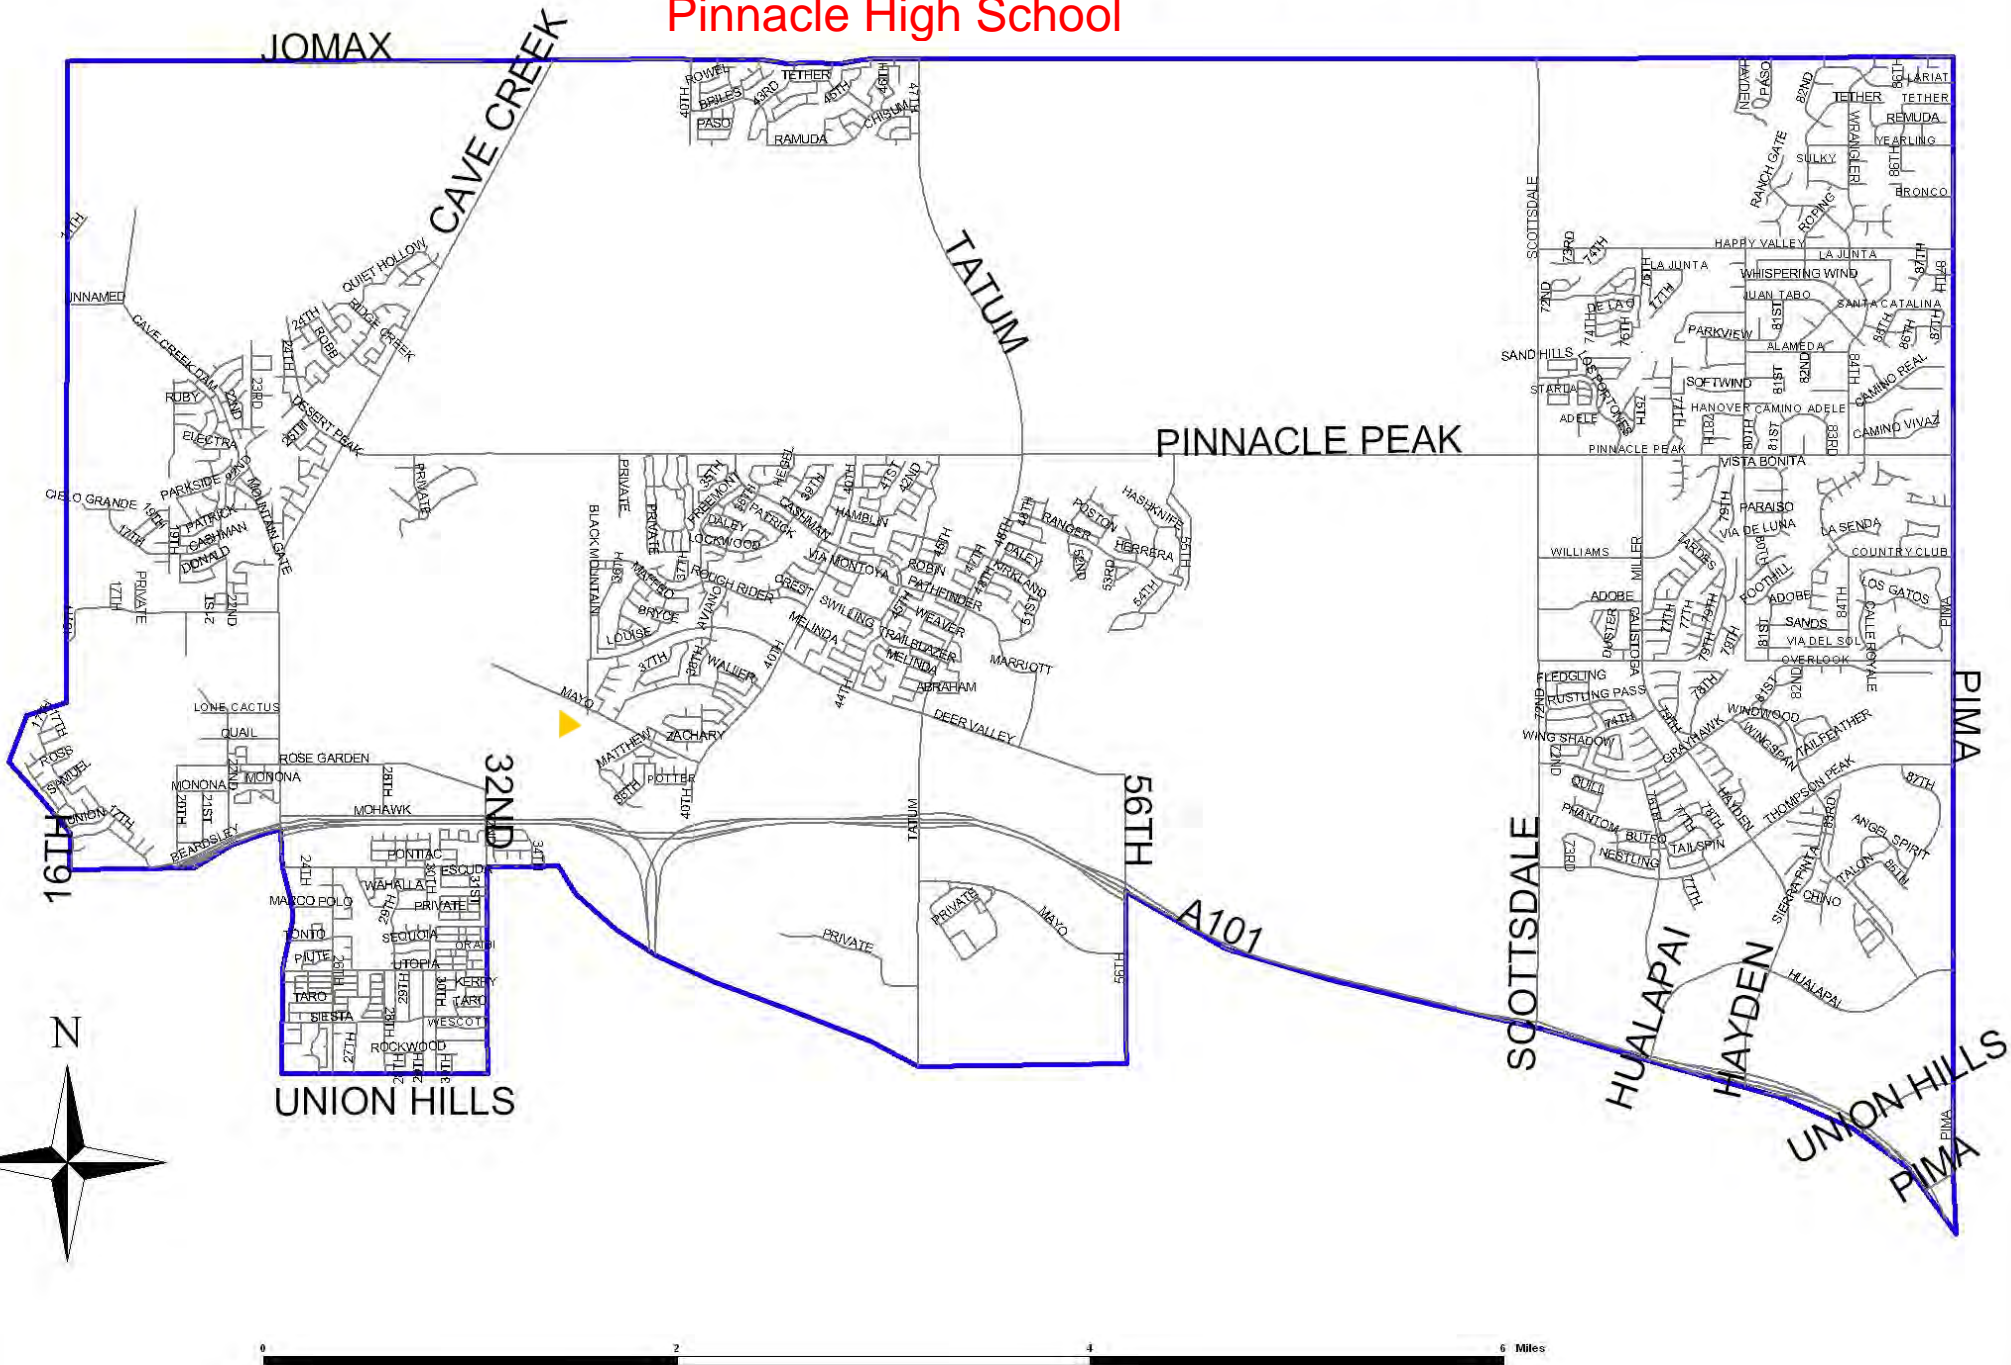

Pinnacle High School