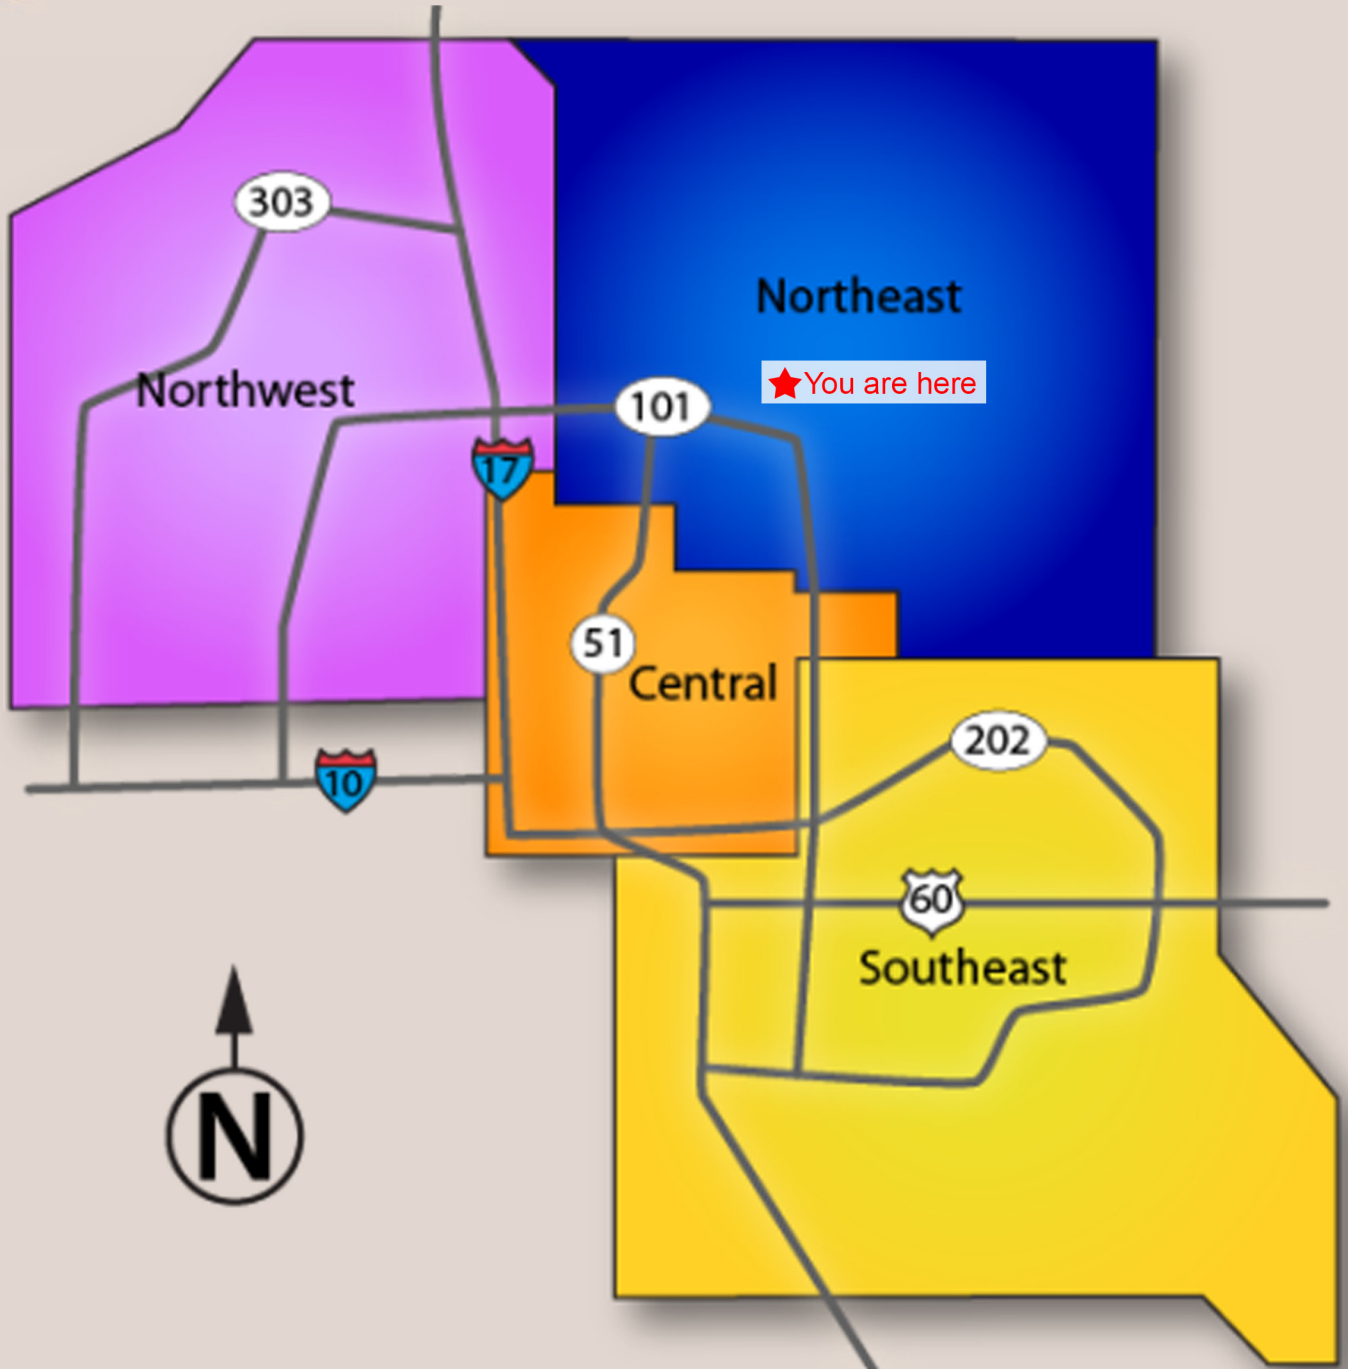

Interactive Map at
www.Sibbach.com

Includes
Homes For Sale
Recent Sale Prices
Neighborhood Info

480-215-7365

Sibbach Team