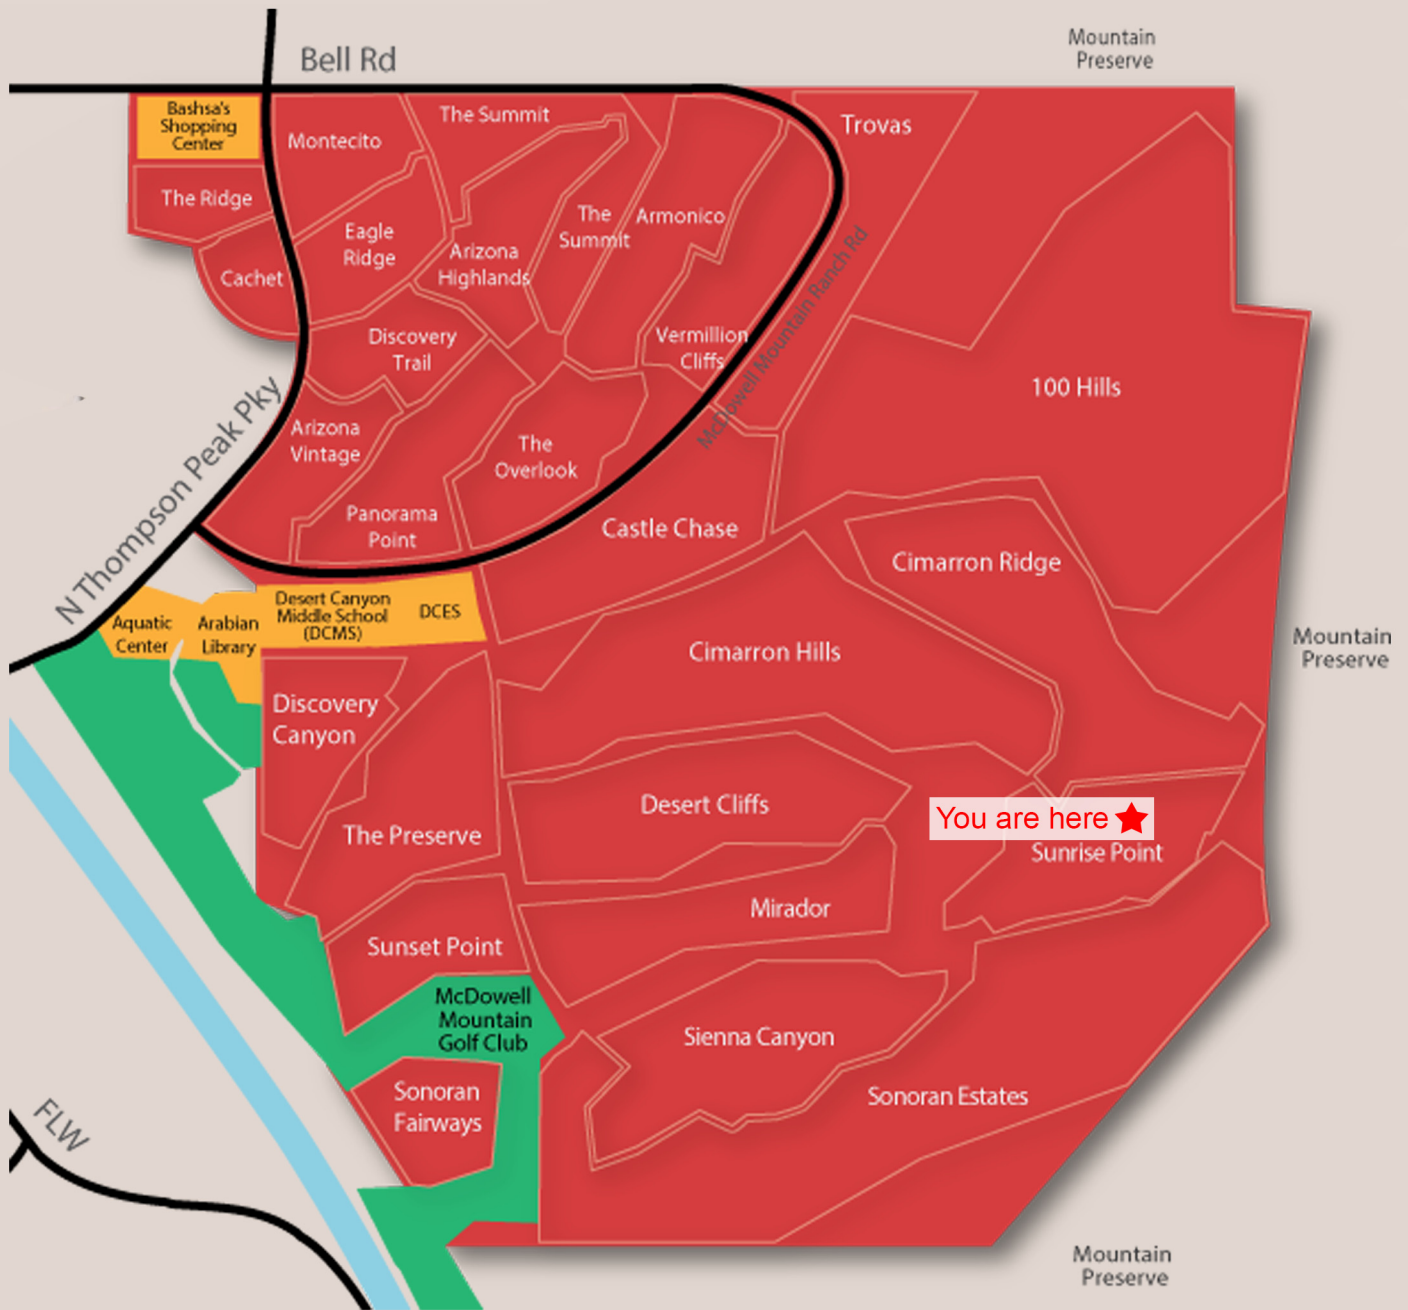

Interactive Map at
www.Sibbach.com

Includes
Homes For Sale
Recent Sale Prices
Neighborhood Info

480-215-7365

Sibbach Team