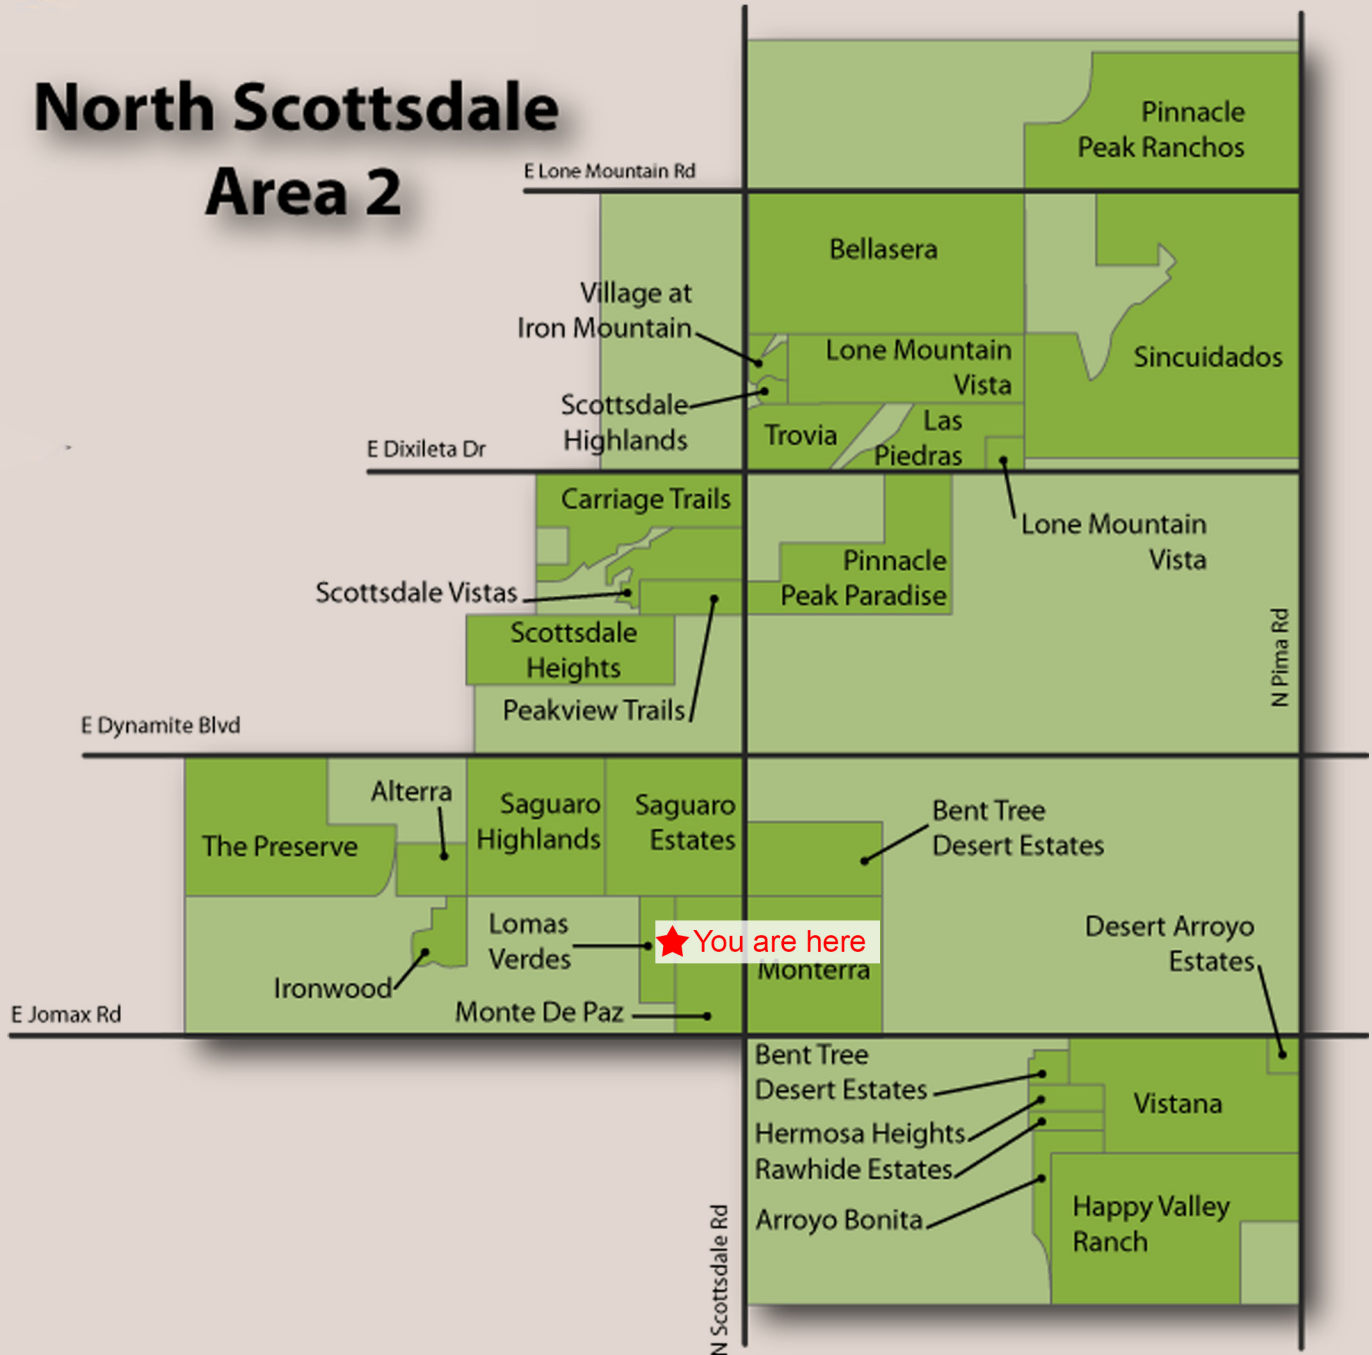

North Scottsdale Area 2