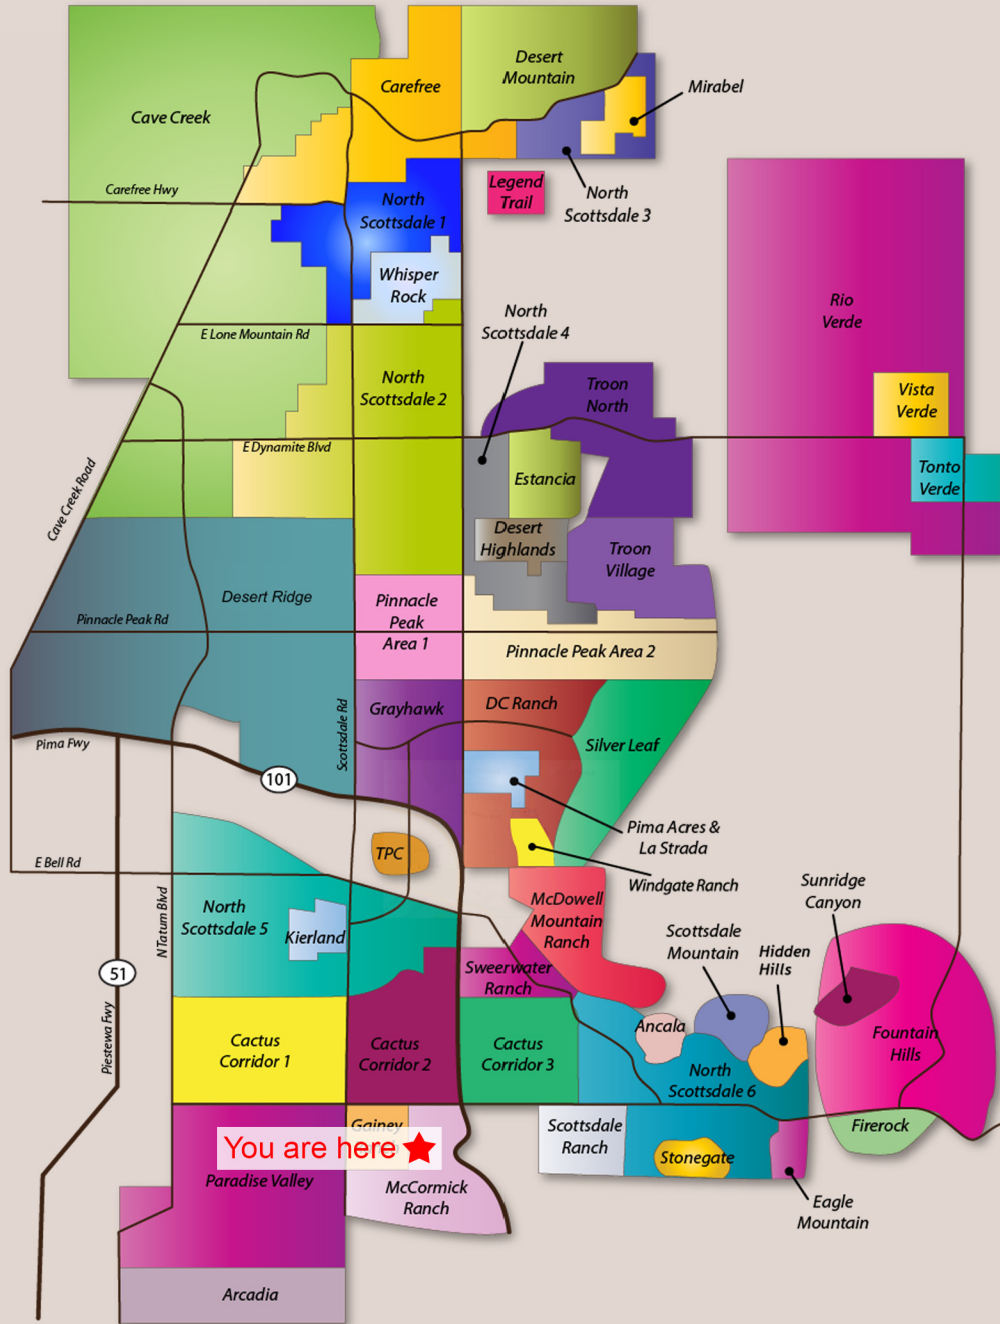

Bright and open 3bedroom/2bath, 1,997sqft, 2 car garage patio home in McCormick Ranch's quiet El Paseo neighborhood. Silestone counters and newer appliances in kitchen which opens to family room with vaulted ceiling, dual sided fireplace, and hand scraped wood floors. Updated bathrooms with granite countertops and new plush carpet in bedrooms. Low maintenance backyard with pool and spa. Easy access to shopping, walking/biking trails, and the 101FWY.

Call to schedule a showing today!

Jeff Sibbach
480-215-7365

REALTYONEGROUP

LOCAL MARKET EXPERT

Interactive Map at www.Sibbach.com

Includes
Homes For Sale
Recent Sale Prices
Neighborhood Info

480-215-7365

Sibbach Team