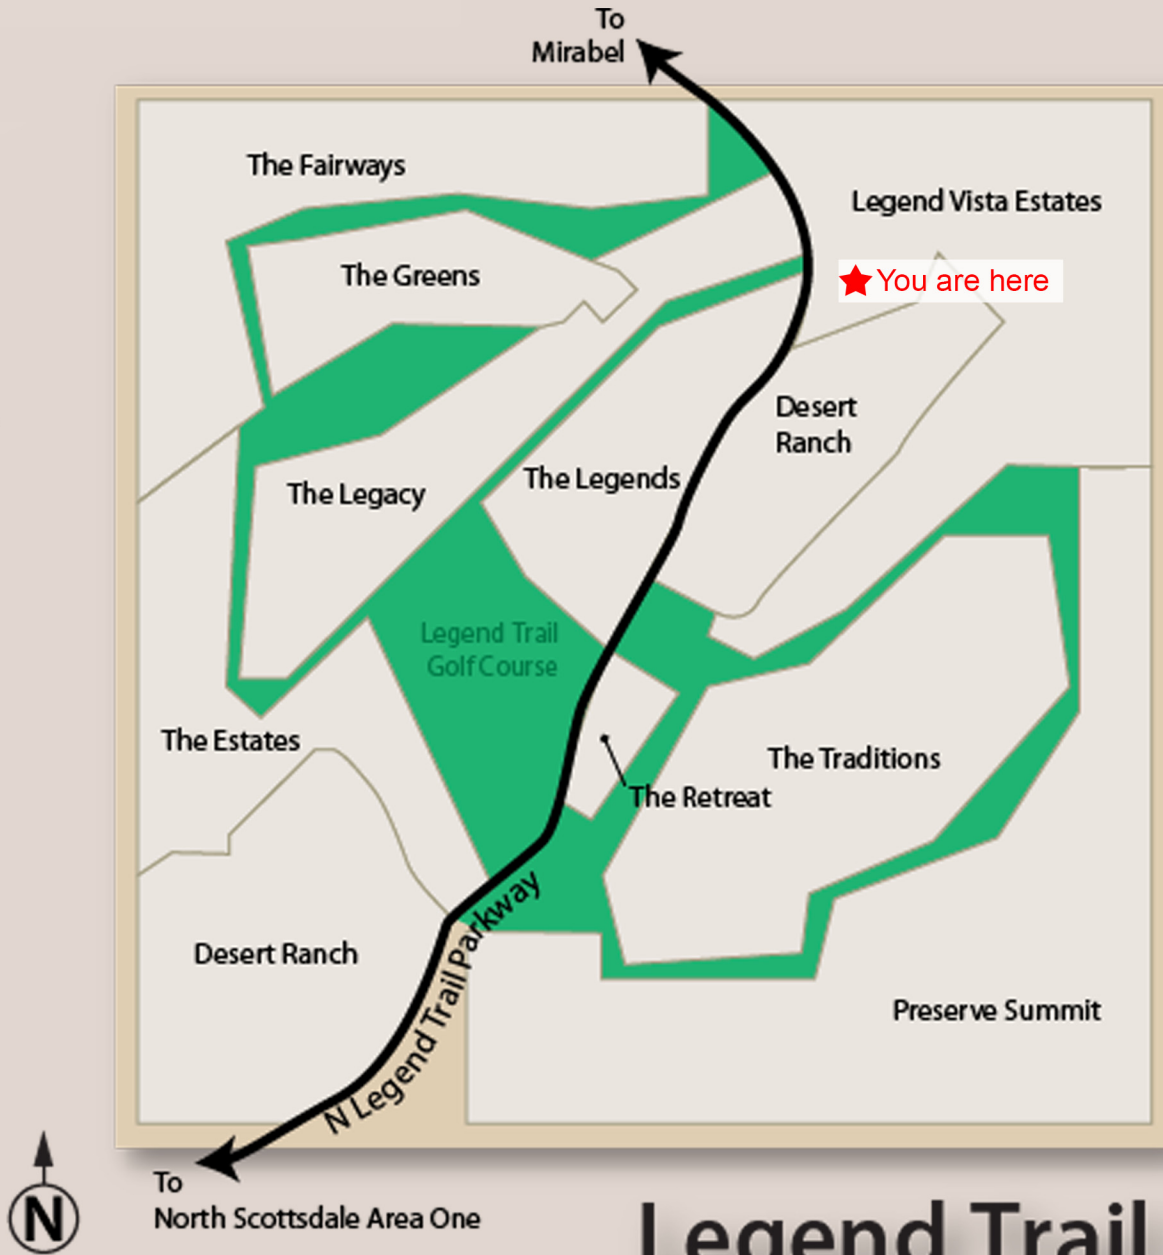

ONE | REALTYONEGROUP
HOMES • LIVES • DREAMS™

Sibbach Team
www.sibbach.com

FOR SALE

9759 E CAVALRY DR, SCOTTSDALE, AZ 85262

Custom 3,618 sqft split floor plan home with 4 bed/3 ½ baths, plus office and 3 car garage in the quiet gated community of Legend Vista Estates in Legend Trail. Spacious kitchen with granite countertops, large island and SS appliances opens to great room with gas fireplace. Designer custom paint, 18" Travertine and new plush carpet throughout. Spectacular Sonoran Desert views from the covered backyard patio, pebble tec pool/spa with water feature, lush grass landscape and built-in BBQ. Legend Trail Golf Club and community center offer many amenities. Additionally, nearby are over 120 miles of McDowell Sonoran Preserve hiking trails.

Jeff Sibbach
480-215-7365

Call to schedule a showing today!

Legend Trail

Interactive Map at
www.Sibbach.com

Includes
Homes For Sale
Recent Sale Prices
Neighborhood Info

480-215-7365

Sibbach Team