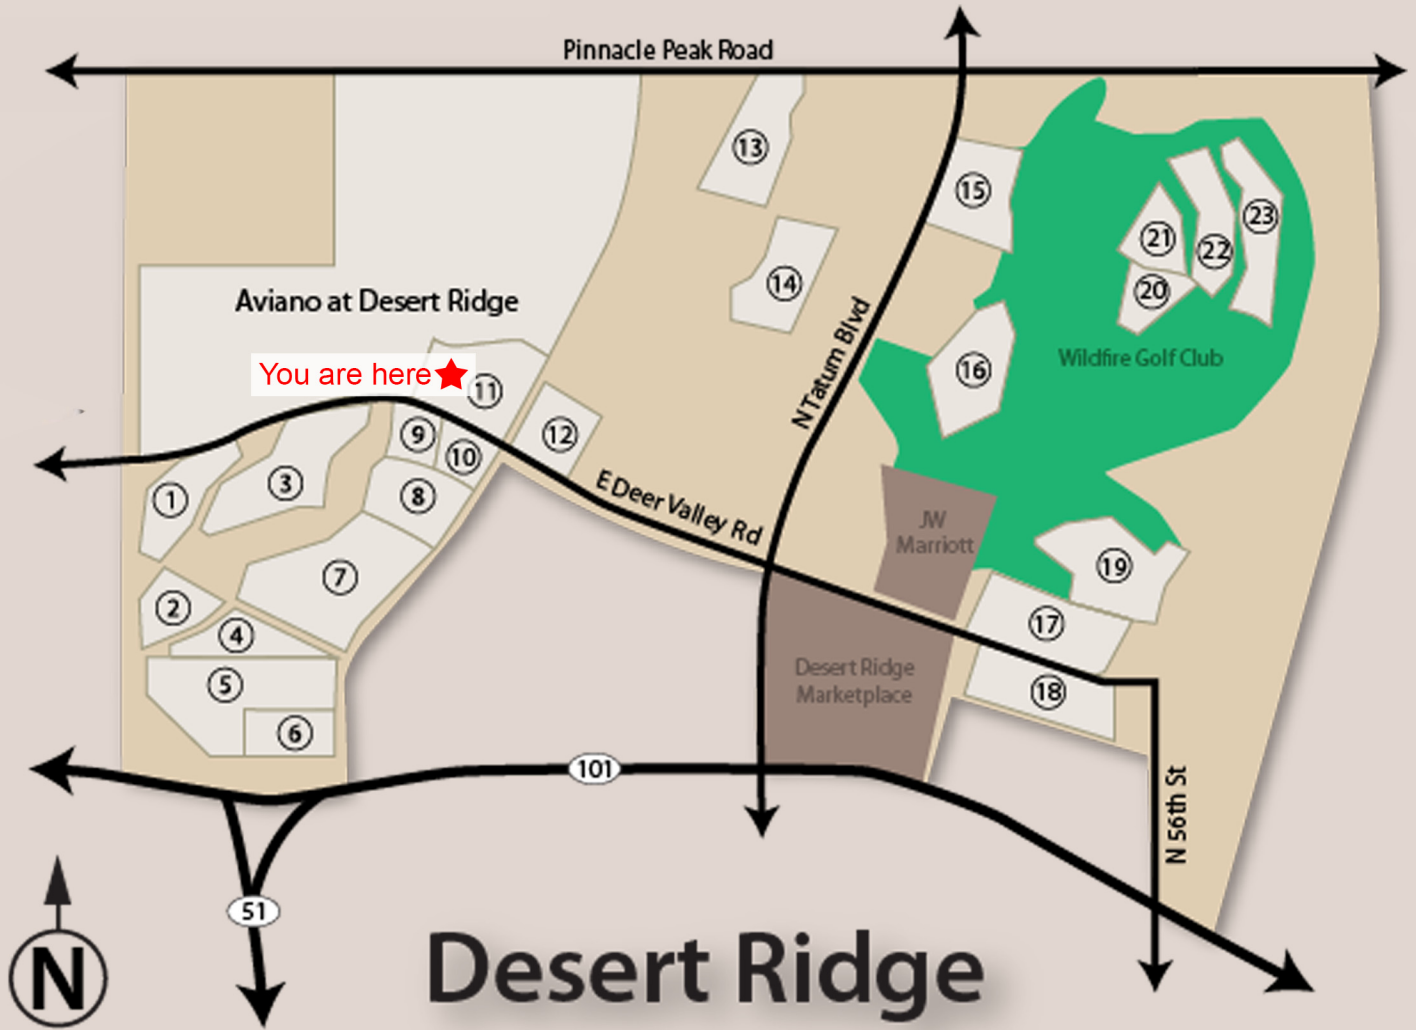

Listing Price and Photos at www.Sibbach.com/featured-homes

ONE | REALTYONEGROUP
HOMES • LIVES • DREAMS™

Sibbach Team
www.sibbach.com

FOR SALE

3935 E ROUGH RIDER RD #1174, PHOENIX, AZ 85050

A beautiful, 3 bed/3 bath, 1861 sqft luxury condominium, with direct access 2 car garage in centrally-located gated community in Aviano. Gorgeous eat-in kitchen with oversized island, SS appliances, and travertine island surround. Dark stained oak hardwood flooring in bedrooms and stairways, and 16in tile throughout main areas. Gas fireplace with slate surround. Dark wood plantation shutters throughout. Master suite has sliders to balcony patio, raised granite counters, 4-piece Versailles travertine tumbled edge bathroom floor, and heated bathroom floor. Community with 2 pools, clubhouse with fitness center, outdoor living area, tennis courts, walking trails, and 7-acre park. Desert Ridge shopping and restaurants, A rated schools, minutes to 51 and 101 freeways.

Jeff Sibbach
480-215-7365

Call to schedule a showing today!

- | | | | |
|------------------------------|-----------------------------|-------------------------------|----------------------|
| ① Copper View at Fireside | ⑦ Amber Crest at Fireside | ⑬ Cielo at Desert Ridge | ⑲ Bella Monte Condos |
| ② Scarlet Ridge at Fireside | ⑧ Sunset Canyon at Fireside | ⑭ Sierra Pass at Desert Ridge | ⑳ Expedition Point |
| ③ Crimson Point at Fireside | ⑨ Desert Vista at Fireside | ⑮ Stonecrest at Desert Ridge | ㉑ Leroux Springs |
| ④ Saguaro Valley at Fireside | ⑩ Sierra Park at Fireside | ⑯ Glen Eagle Golf Community | ㉒ Lockwood Estates |
| ⑤ Wildcat Ridge | ⑪ Villages at Aviano Condos | ⑰ Toscana at Desert Ridge | ㉓ Ironwood Greens |
| ⑥ La Verne Condos | ⑫ Fiesta at Desert Ridge | ⑱ City North | |