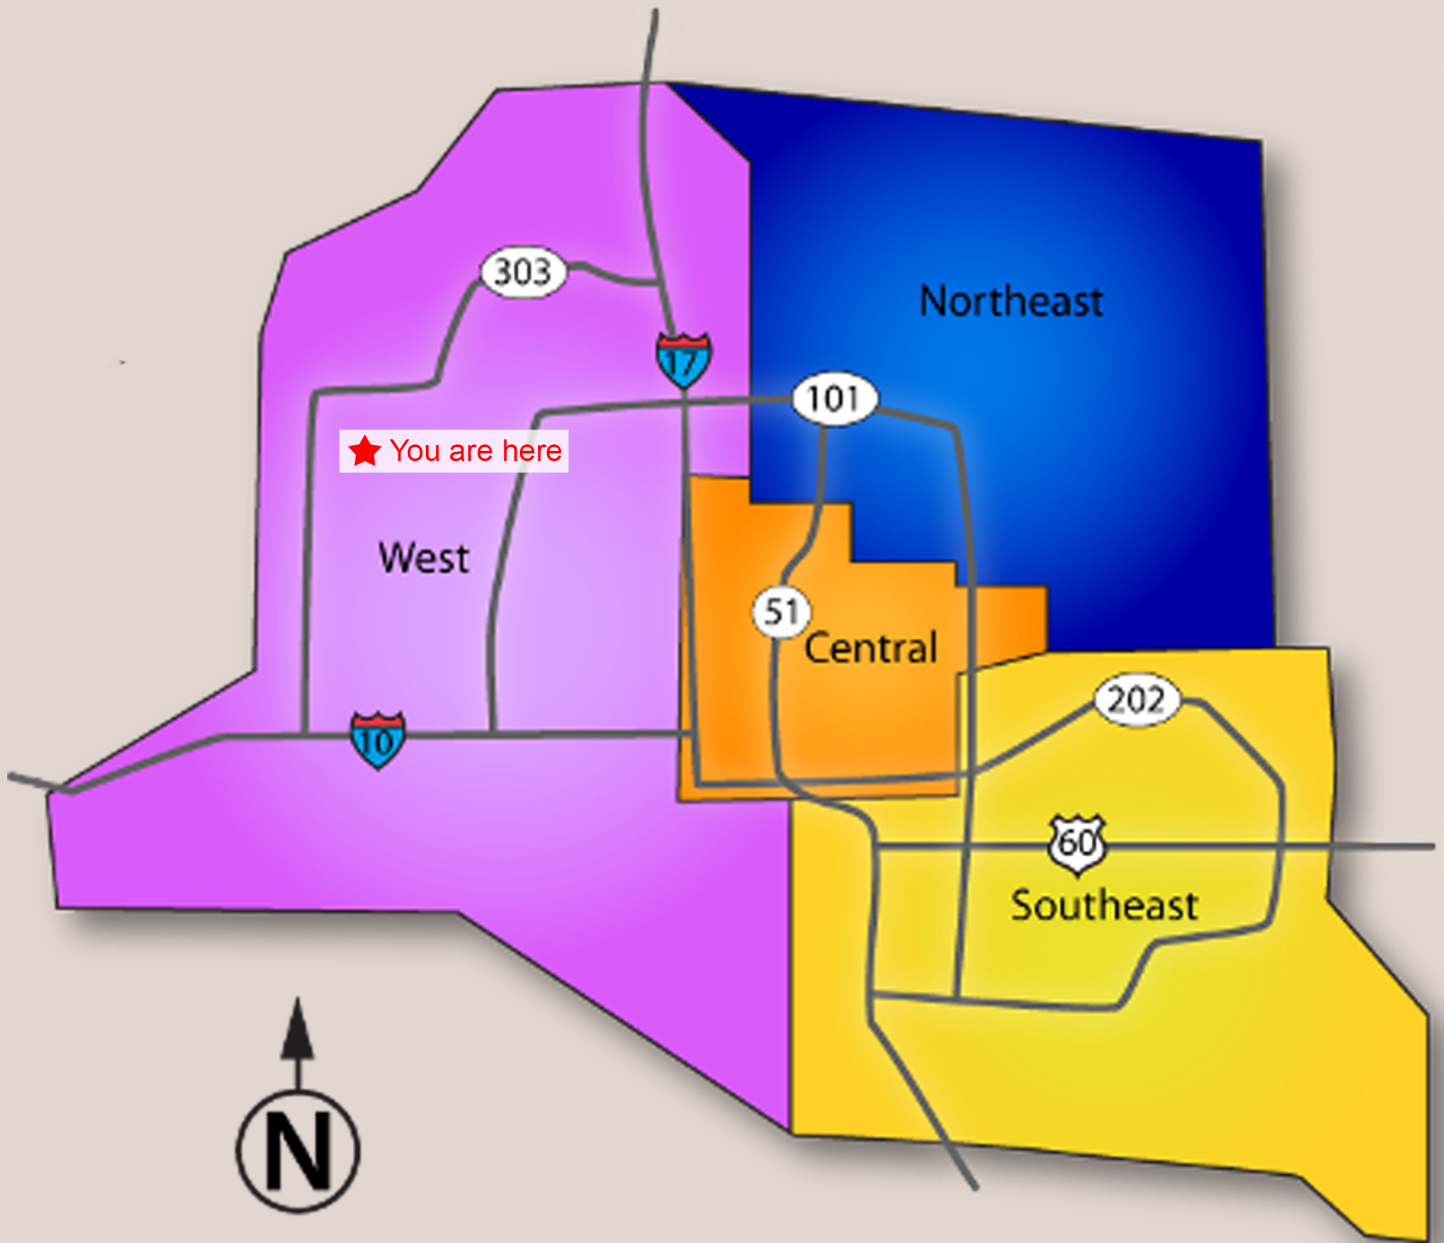

ONE | REALTYONEGROUP
HOMES • LIVES • DREAMS™

ONE REALTYONEGROUP

Sibbach.com

FOR SALE

15024 W HONEYSUCKLE LANE, SURPRISE, AZ 85374

A charming, light-filled 3 bed plus den, 2 bath home in the beautiful Kingswood Parke community. With vaulted ceilings, beautiful 18" tile and neutral carpet, and a large-extended patio, this well-cared for home is move-in ready. The kitchen showcases gorgeous granite with an extra-large island and breakfast bar, glass-topped range and coordinating black appliances. The private master suite features a large walk-in closet, granite topped double vanity and separate toilet. Several community amenities including multiple playgrounds, tennis and basketball courts and walking and biking paths.

Call to schedule a showing today!

Jeff Sibbach
480-588-0514

Interactive Map at
www.Sibbach.com

Includes
Homes For Sale
Recent Sale Prices
Neighborhood Info

480-588-0514

Sibbach Team