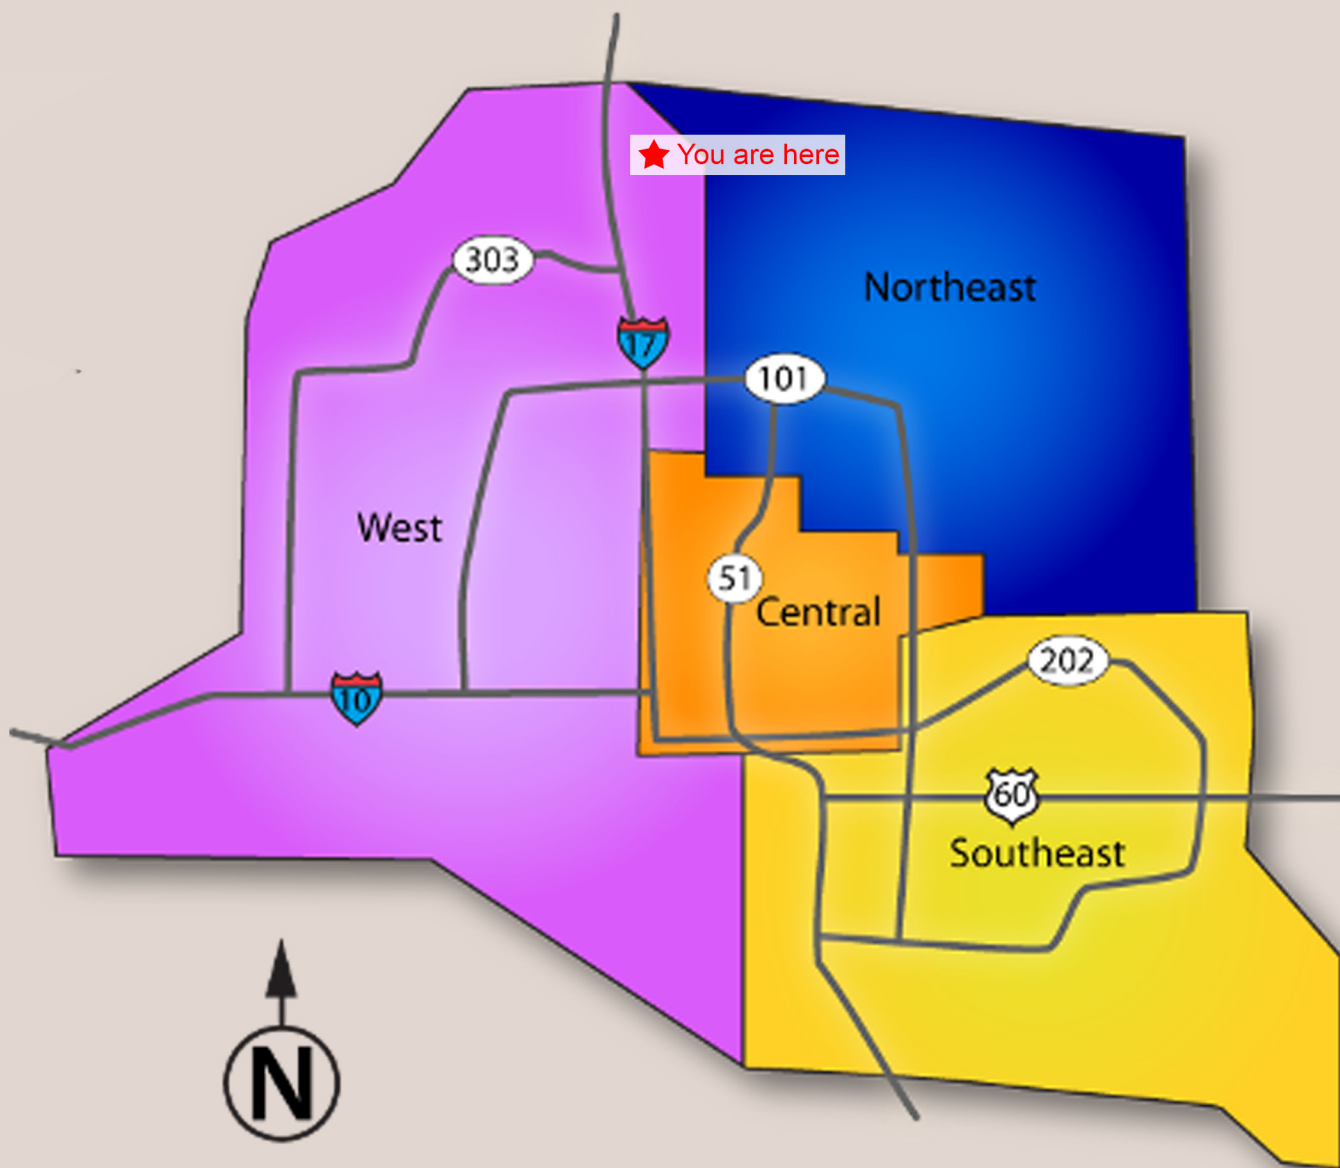

Interactive Map at
www.Sibbach.com

Includes
Homes For Sale
Recent Sale Prices
Neighborhood Info

480-588-0514

Sibbach Team