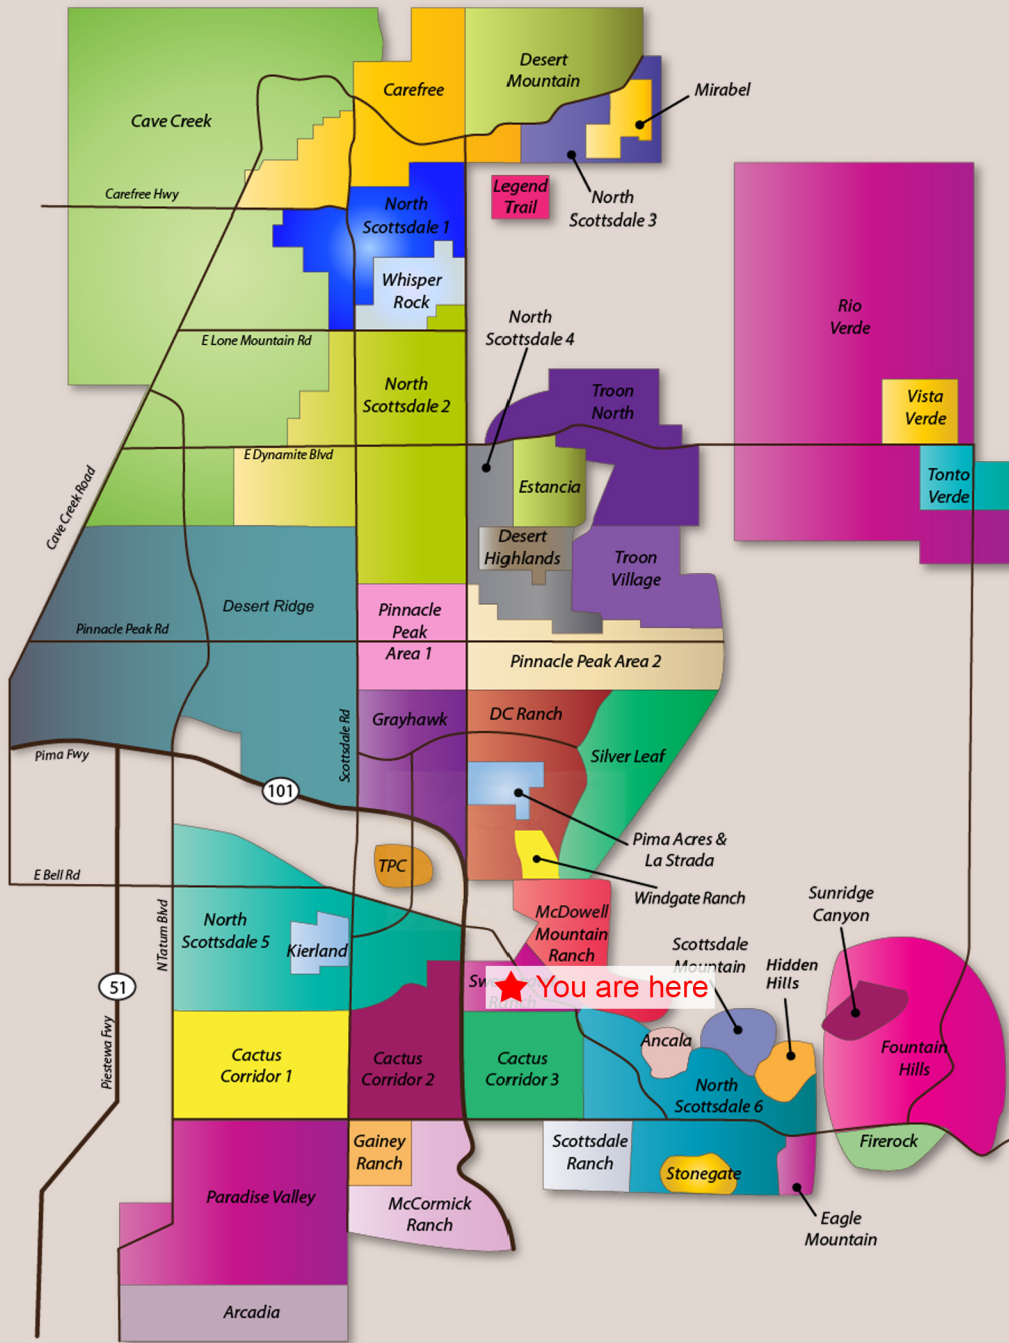

ONE REALTYONEGROUP

FOR SALE

13347 N 94TH PL, SCOTTSDALE, AZ 85260

A stylish, move-in ready 3 bed plus den, 2 bath home in sought-after Enclave at Sweetwater Ranch. Beautiful 18" tile floors throughout the main areas, brushed nickel fixtures, and a fireplace with granite surround, this updated home is in immaculate condition. The open floorplan and large kitchen are on trend with stainless steel appliances, granite counters, extra-large island, and spacious breakfast area. Master suite features oversized walk-in closet, custom fan, double sinks, plus garden tub and walk-in shower. Entertainers' backyard replete with covered patio, mountain views, citrus tree, pool, synthetic grass play area. Excellent location, near to shopping and the 101. Fantastic community amenities including pools, parks, hiking and biking trails.

Jeff Sibbach
480-588-0514

Call to schedule a showing today!

ONE

| REALTYONEGROUP

LOCAL MARKET EXPERT

Interactive Map at www.Sibbach.com

Includes
Homes For Sale
Recent Sale Prices
Neighborhood Info

480-588-0514