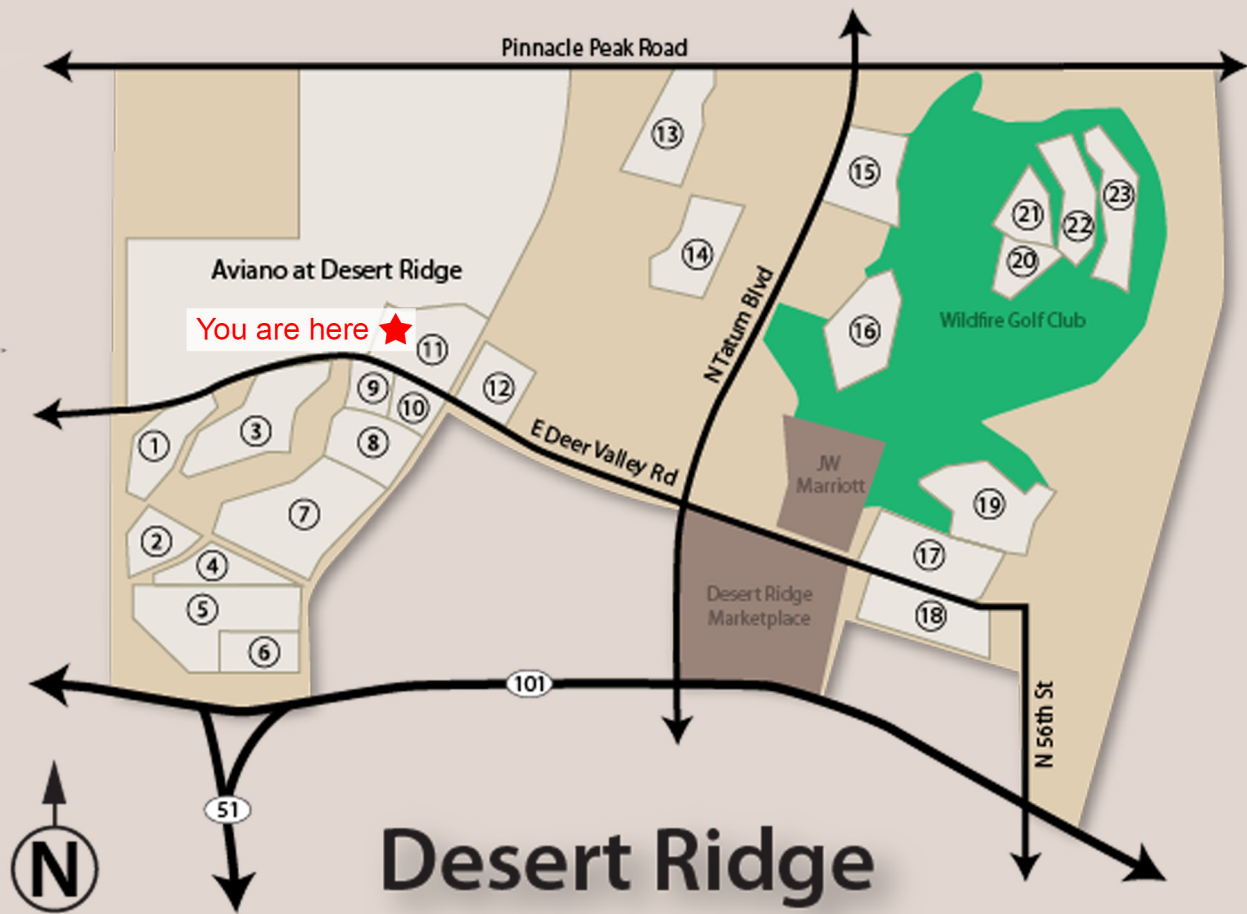

ONE | REALTYONEGROUP
HOMES • LIVES • DREAMS™

ONE REALTYONEGROUP

Sibbach.com

FOR SALE

Jeff Sibbach
480-588-0514

3935 E ROUGH RIDER RD UNIT 1151, PHOENIX, AZ 85050

A beautiful, contemporary 3bed, 3bath home in premium location overlooking pool with mountain views in gated Villages of Aviano. Premium upgrades throughout including gorgeous travertine floors in 4 piece Versailles pattern, hardwood stairs, upgraded closets, tiled floor balconies and surround sound. Kitchen will wow you with its stunning Level 6 granite counters, tumbled stone wrap around island, stainless steel appliances. Master suite features large walk-in closet, granite topped double vanity, travertine stone surround tub and walk-in shower with decorative inlay. Connecting room with second balcony works as a den, nursery or home gym. Enter unit from 2 car epoxy floored garage plus storage area. Community heated pool and spa, plus Aviano Community Center with tennis courts, heated pool and spa, and well-equipped fitness center.

Call to schedule a showing today!

- | | | | |
|------------------------------|-----------------------------|-------------------------------|----------------------|
| ① Copper View at Fireside | ⑦ Amber Crest at Fireside | ⑬ Cielo at Desert Ridge | ⑲ Bella Monte Condos |
| ② Scarlet Ridge at Fireside | ⑧ Sunset Canyon at Fireside | ⑭ Sierra Pass at Desert Ridge | ⑳ Expedition Point |
| ③ Crimson Point at Fireside | ⑨ Desert Vista at Fireside | ⑮ Stonecrest at Desert Ridge | ㉑ Leroux Springs |
| ④ Saguaro Valley at Fireside | ⑩ Sierra Park at Fireside | ⑯ Glen Eagle Golf Community | ㉒ Lockwood Estates |
| ⑤ Wildcat Ridge | ⑪ Villages at Aviano Condos | ⑰ Toscana at Desert Ridge | ㉓ Ironwood Greens |
| ⑥ La Verne Condos | ⑫ Fiesta at Desert Ridge | ⑱ City North | |