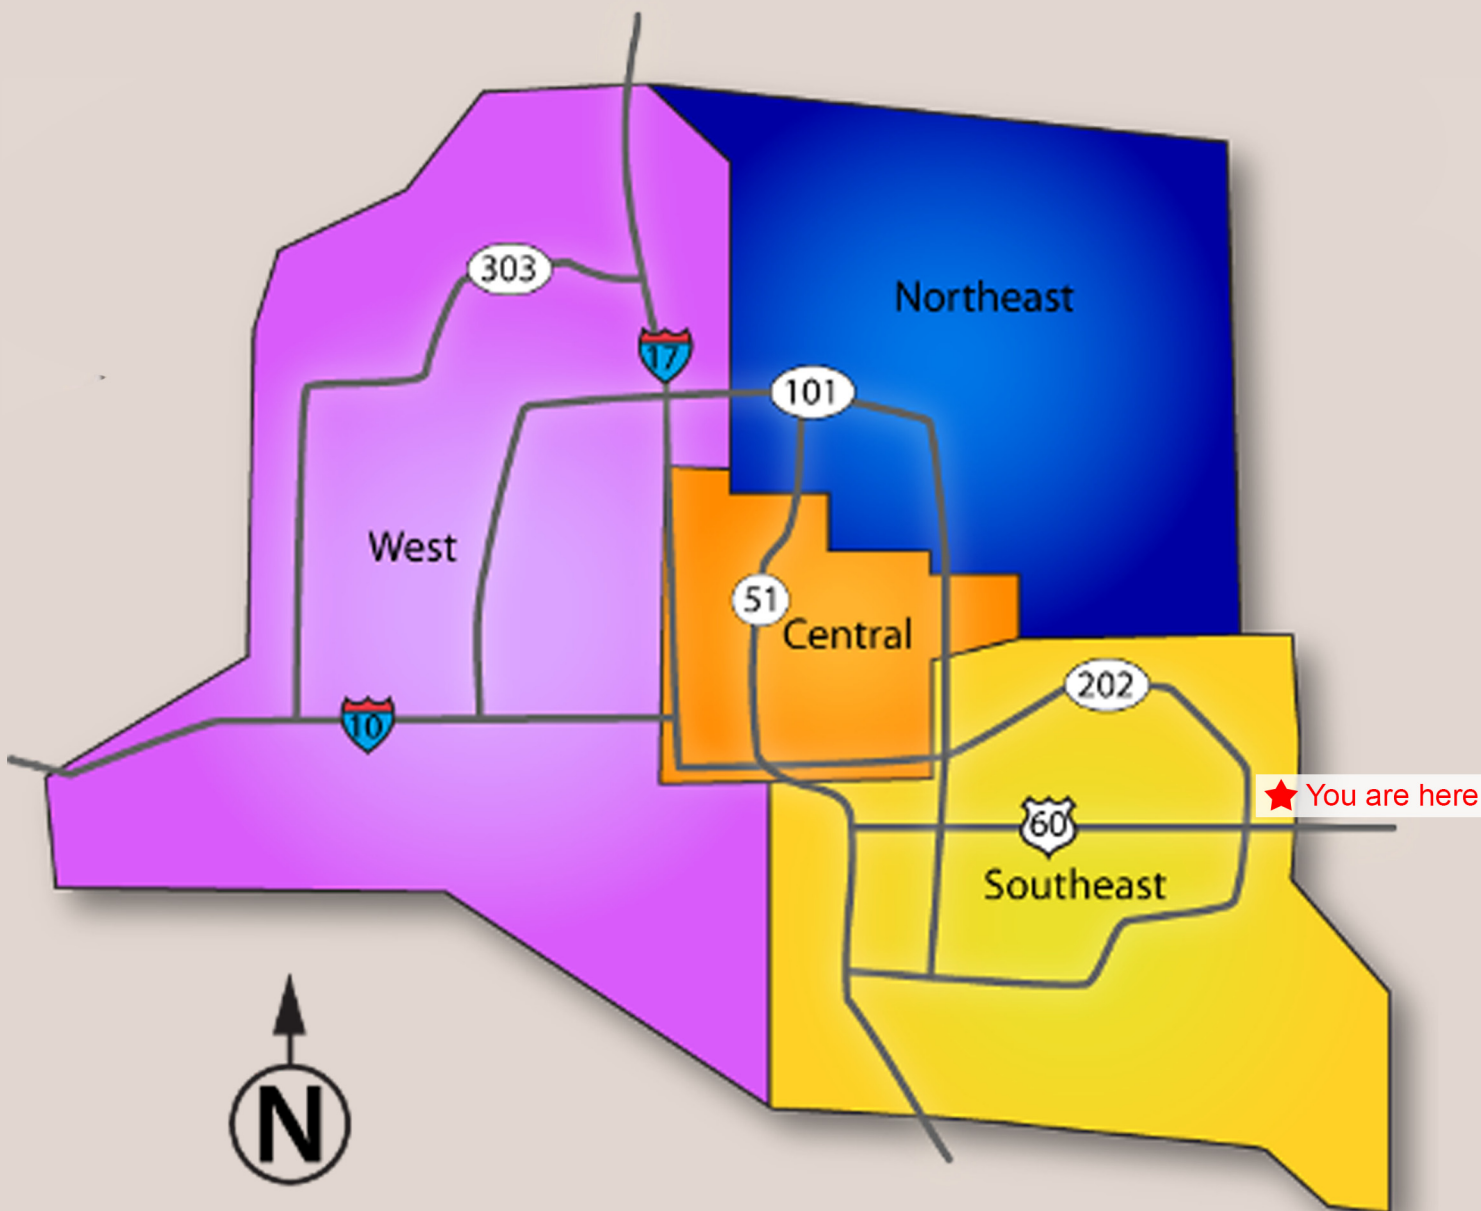

REALTYONEGROUP

LOCAL MARKET EXPERT