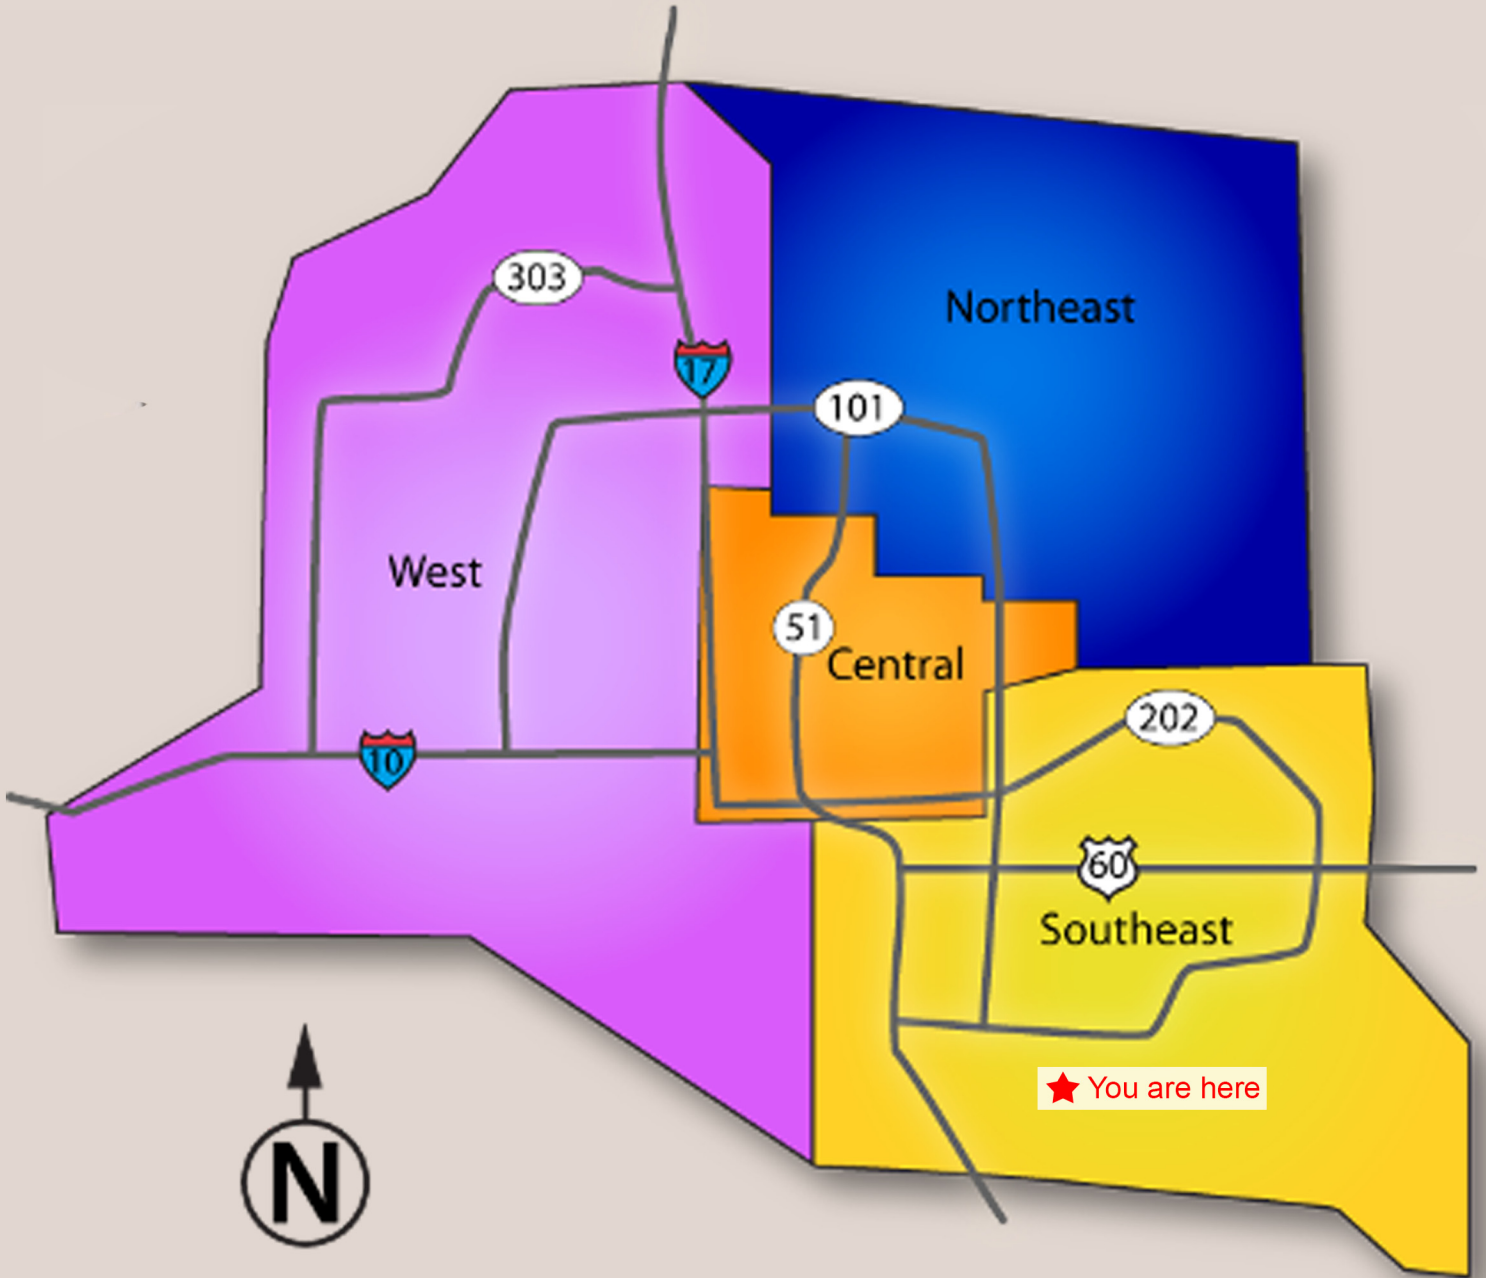

Interactive Map at
www.Sibbach.com

Includes
Homes For Sale
Recent Sale Prices
Neighborhood Info

480-588-0514

Sibbach Team