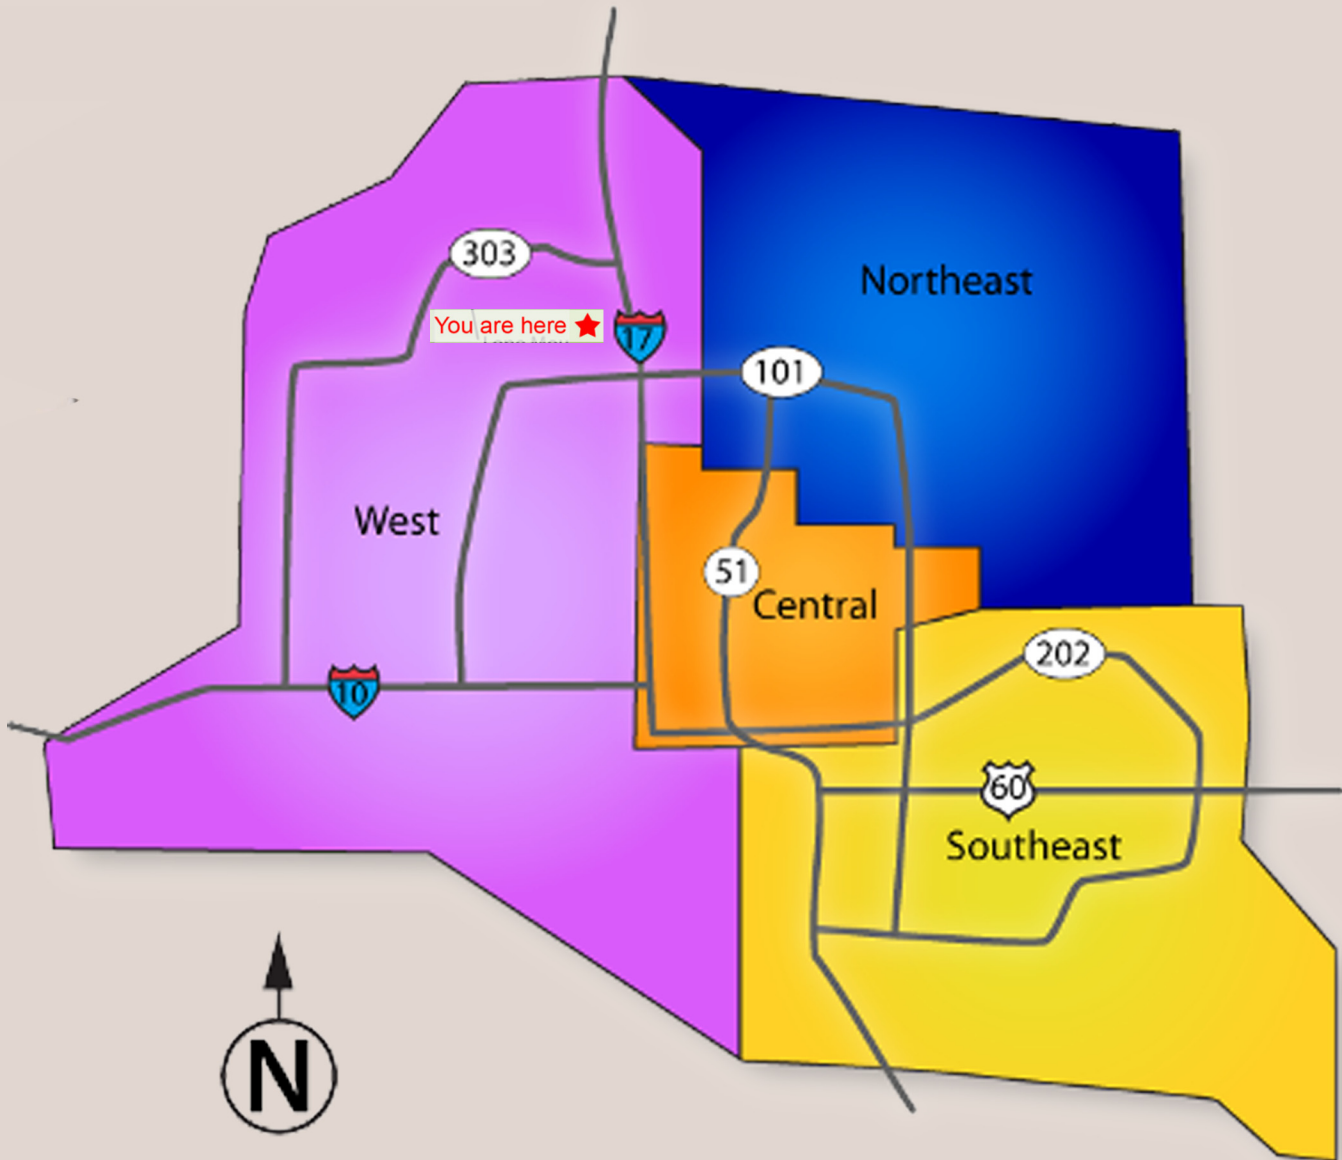

Interactive Map at
www.Sibbach.com

Includes
Homes For Sale
Recent Sale Prices
Neighborhood Info

480-215-7365

Sibbach Team