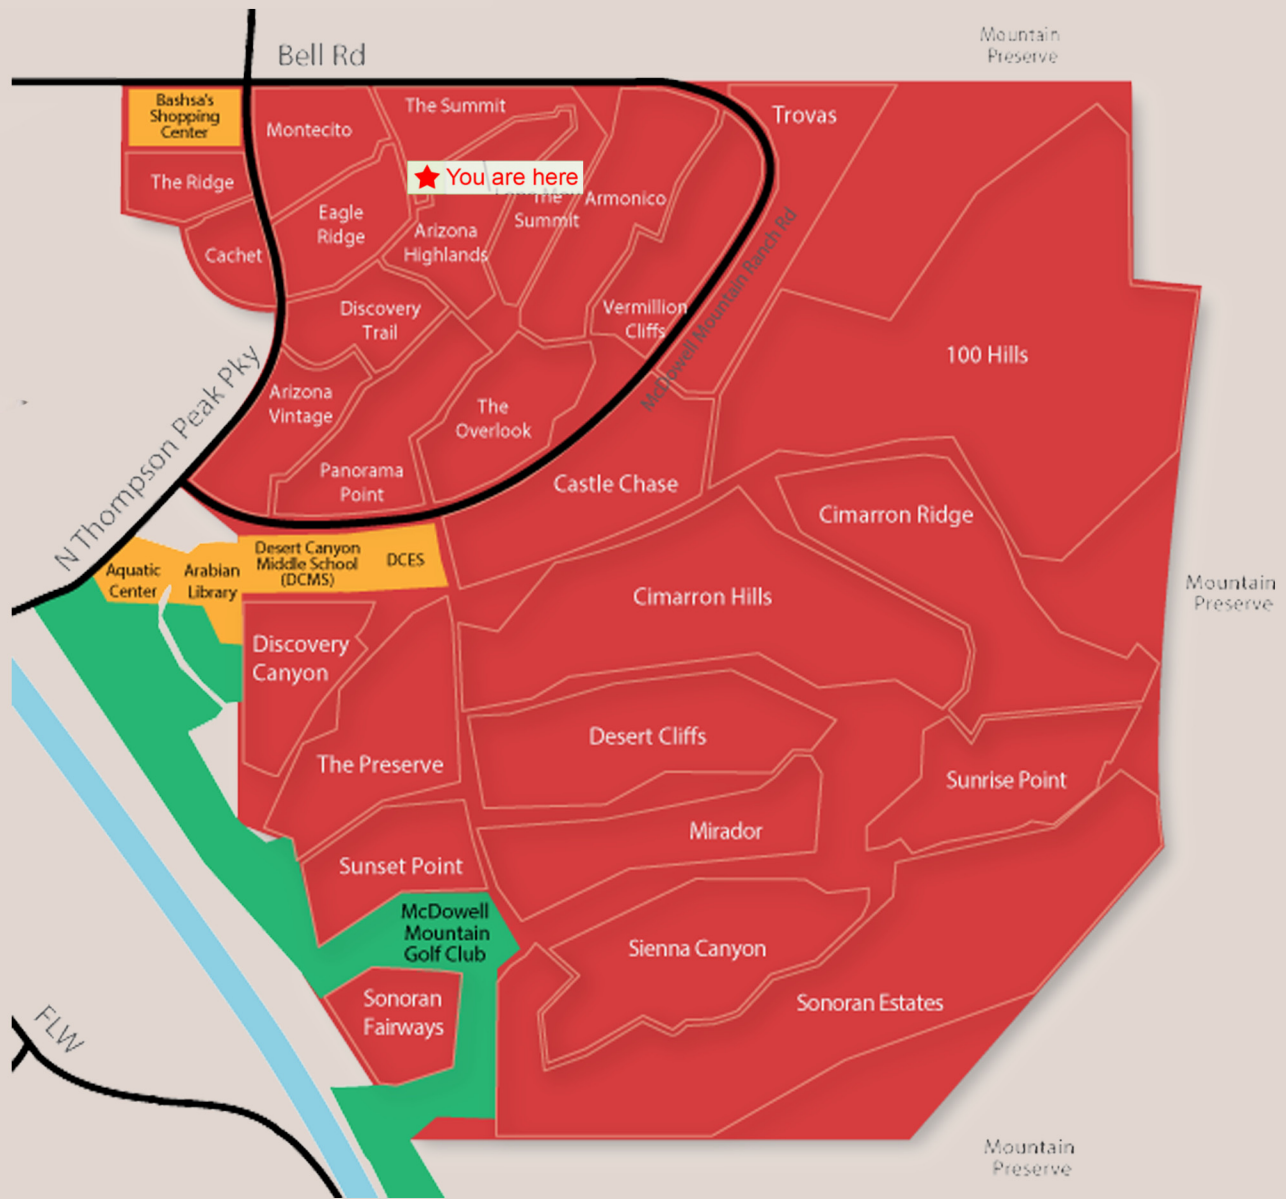

Interactive Map at
www.Sibbach.com

Includes
Homes For Sale
Recent Sale Prices
Neighborhood Info

480-215-7365

Sibbach Team