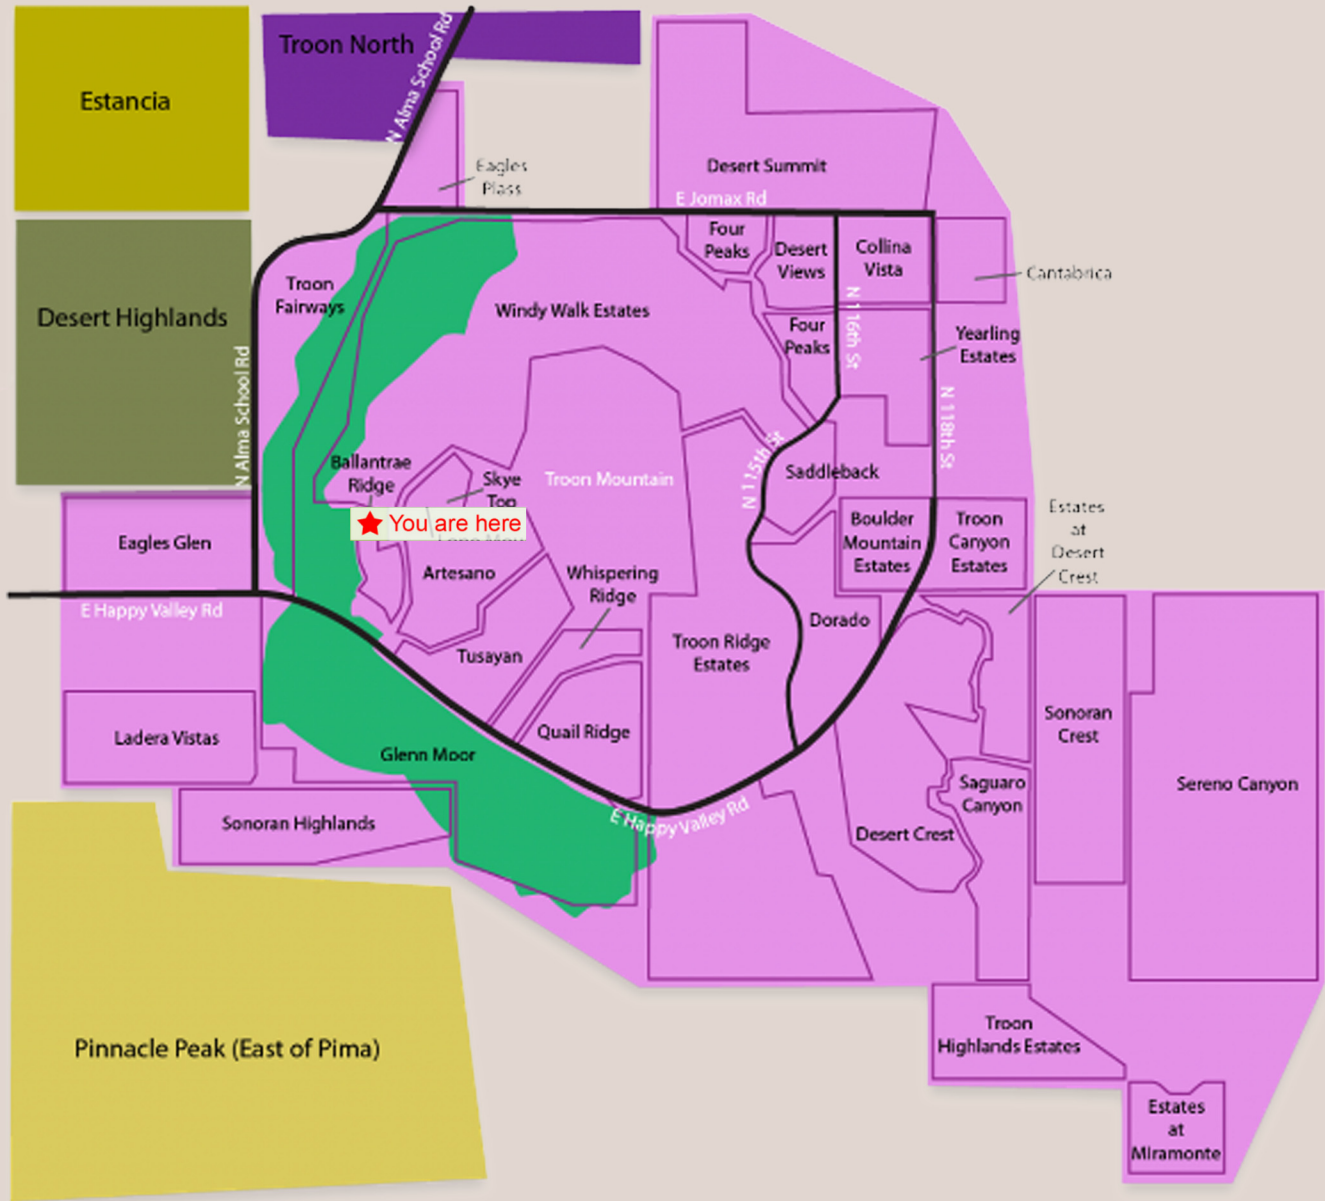

Interactive Map at
www.Sibbach.com

Includes
Homes For Sale
Recent Sale Prices
Neighborhood Info

480-215-7365

Sibbach Team