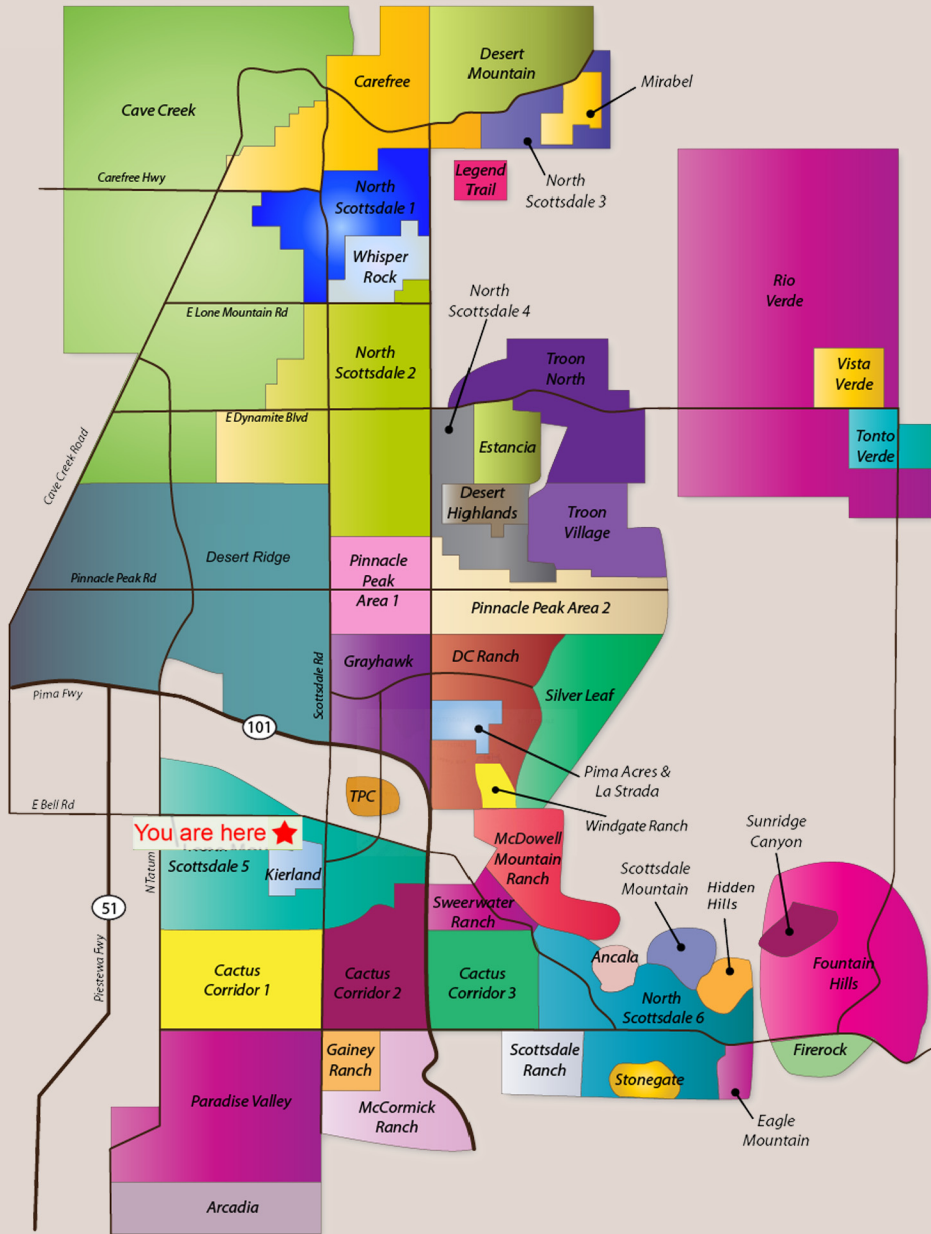

Interactive Map at
www.Sibbach.com

Includes
Homes For Sale
Recent Sale Prices
Neighborhood Info

480-500-6369

Sibbach Team