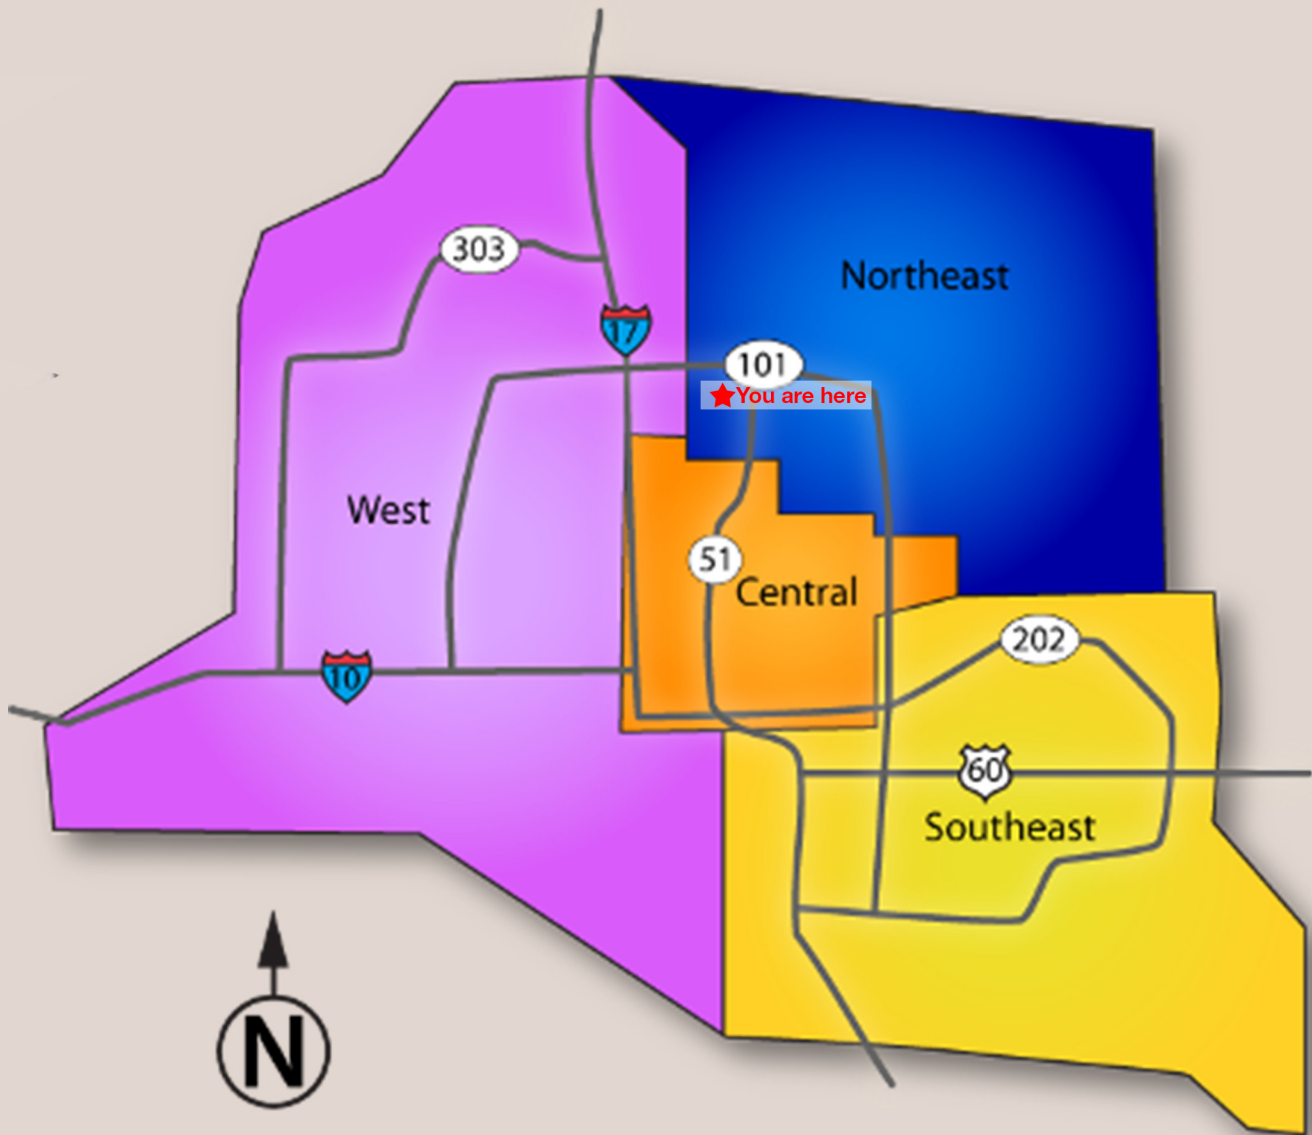

Interactive Map at
www.Sibbach.com

Includes
Homes For Sale
Recent Sale Prices
Neighborhood Info

480-500-6369

Sibbach Team