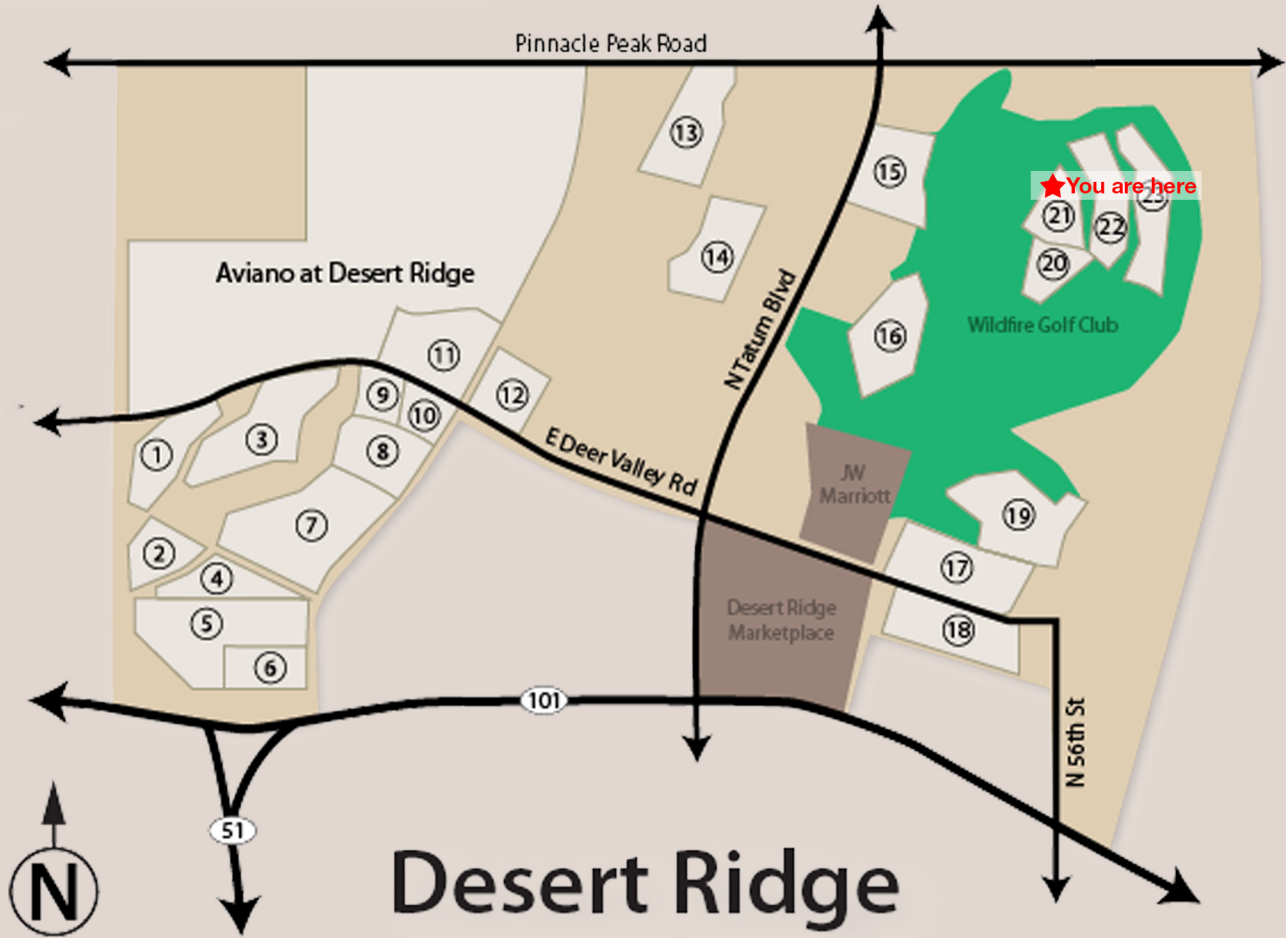

Listing Price and Photos at www.Sibbach.com/featured-homes

ONE REALTYONEGROUP

ONE REALTYONEGROUP

Sibbach.com

FOR SALE

Jeff Sibbach
480-500-6369

5233 E Hashknife Rd, Phoenix, AZ 85054

Amazing Desert Ridge single level home tastefully updated and move in ready. Located on an ideal N/S exposure lot backing to open space, this home offers 3 bedrooms plus fabulous office and 2 baths with a 3 car garage. Updated kitchen is open to the family room and boasts gas cooktop and large center island with all new lighting. Both bathrooms have been completely remodeled and offer granite countertops, undermount sinks and brushed nickel hardware. Master bath includes a soaking tub and unbelievable master closet you won't want to miss! Granite counters and 18" travertine floors complete this beautiful home. Enjoy the low maintenance yard with sparkling pool and covered patio. All within close proximity to shopping and dining at Desert Ridge Marketplace and High Street.

Call to schedule a showing today!

- ① Copper View at Fireside
- ② Scarlet Ridge at Fireside
- ③ Crimson Point at Fireside
- ④ Saguaro Valley at Fireside
- ⑤ Wildcat Ridge
- ⑥ La Verne Condos
- ⑦ Amber Crest at Fireside
- ⑧ Sunset Canyon at Fireside
- ⑨ Desert Vista at Fireside
- ⑩ Sierra Park at Fireside
- ⑪ Villages at Aviano Condos
- ⑫ Fiesta at Desert Ridge
- ⑬ Cielo at Desert Ridge
- ⑭ Sierra Pass at Desert Ridge
- ⑮ Stonecrest at Desert Ridge
- ⑯ Glen Eagle Golf Community
- ⑰ Toscana at Desert Ridge
- ⑱ City North
- ⑲ Bella Monte Condos
- ⑳ Expedition Point
- ㉑ Leroux Springs
- ㉒ Lockwood Estates
- ㉓ Ironwood Greens