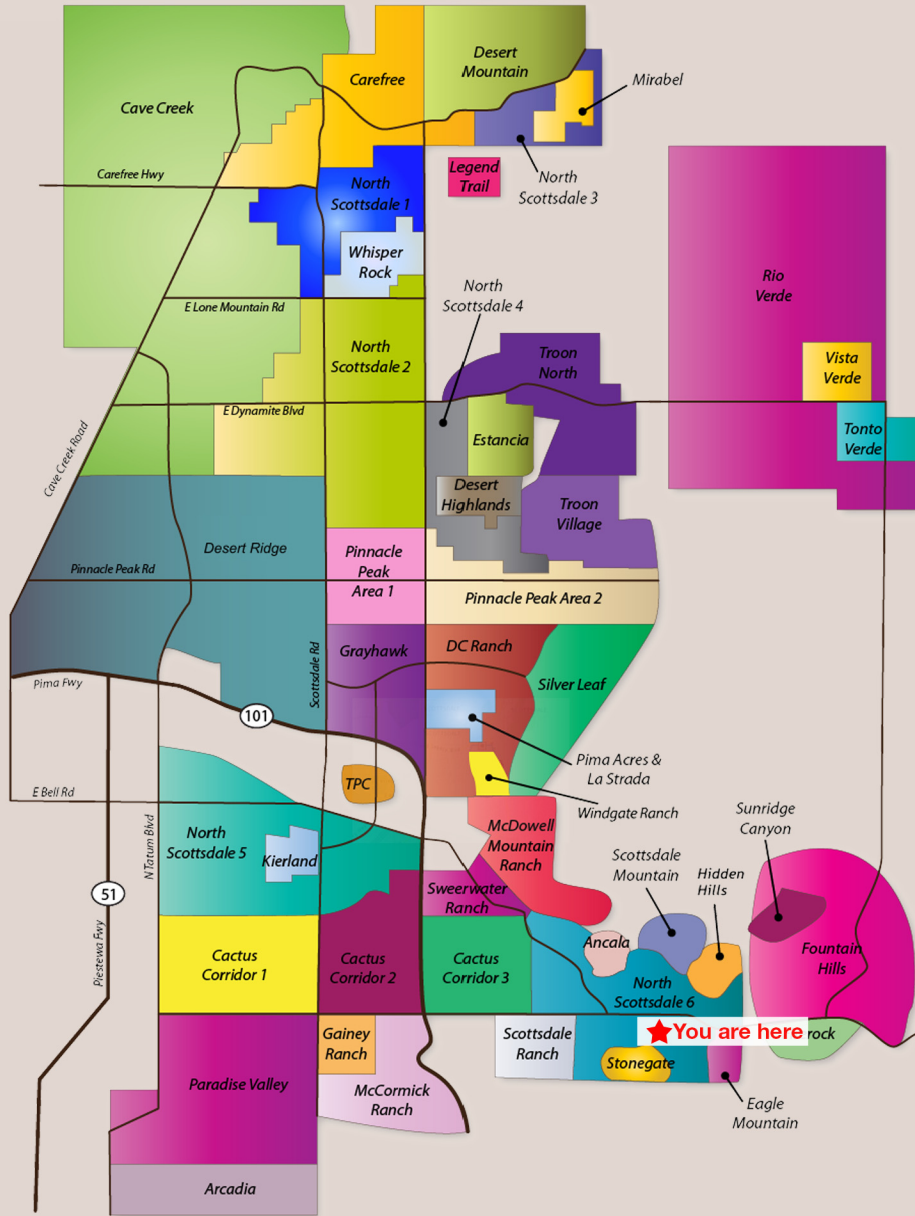

ONE REALTYONEGROUP

ONE REALTYONEGROUP

Sibbach.com

FOR SALE

10007 N 135th Pl, Scottsdale, AZ 85259

Welcomed by unobstructed mountain views as you enter this single level split floor plan home. 2018 updates with new quartz counters in kitchen and throughout, new sinks and new nickel faucets throughout, new nickel doorknobs, new master bath tiled shower with bench and seamless glass, new modern free-standing tub and more. Perfectly located in the community with natural wash and no homes behind it. Views of Saddleback and Three Sisters Mountains are seen in the formal living/dining room, kitchen, family room and master bedroom with large tall windows in each room. Eat-in kitchen with large island and breakfast bar overlooking the family room with cozy fireplace and surround sound. An abundance of cabinets for storage. Master suite with 9' double door entry, bay window sitting area, and separate exit to the pool and patio. 9' doors and 12' ceilings throughout the house. Surrounded with hiking and biking trails and Basis and Mayo less than 1.5 miles away, shopping and top-ranked Italian restaurant down the street.

Call to schedule a showing today!

Jessica Marriott
480-225-0003

Interactive Map at
www.Sibbach.com

Includes
 Homes For Sale
 Recent Sale Prices
 Neighborhood Info

480-225-0003

Sibbach Team

Sibbach Team #1
www.Zillow.com

5.0 ★★★★★ 584 reviews