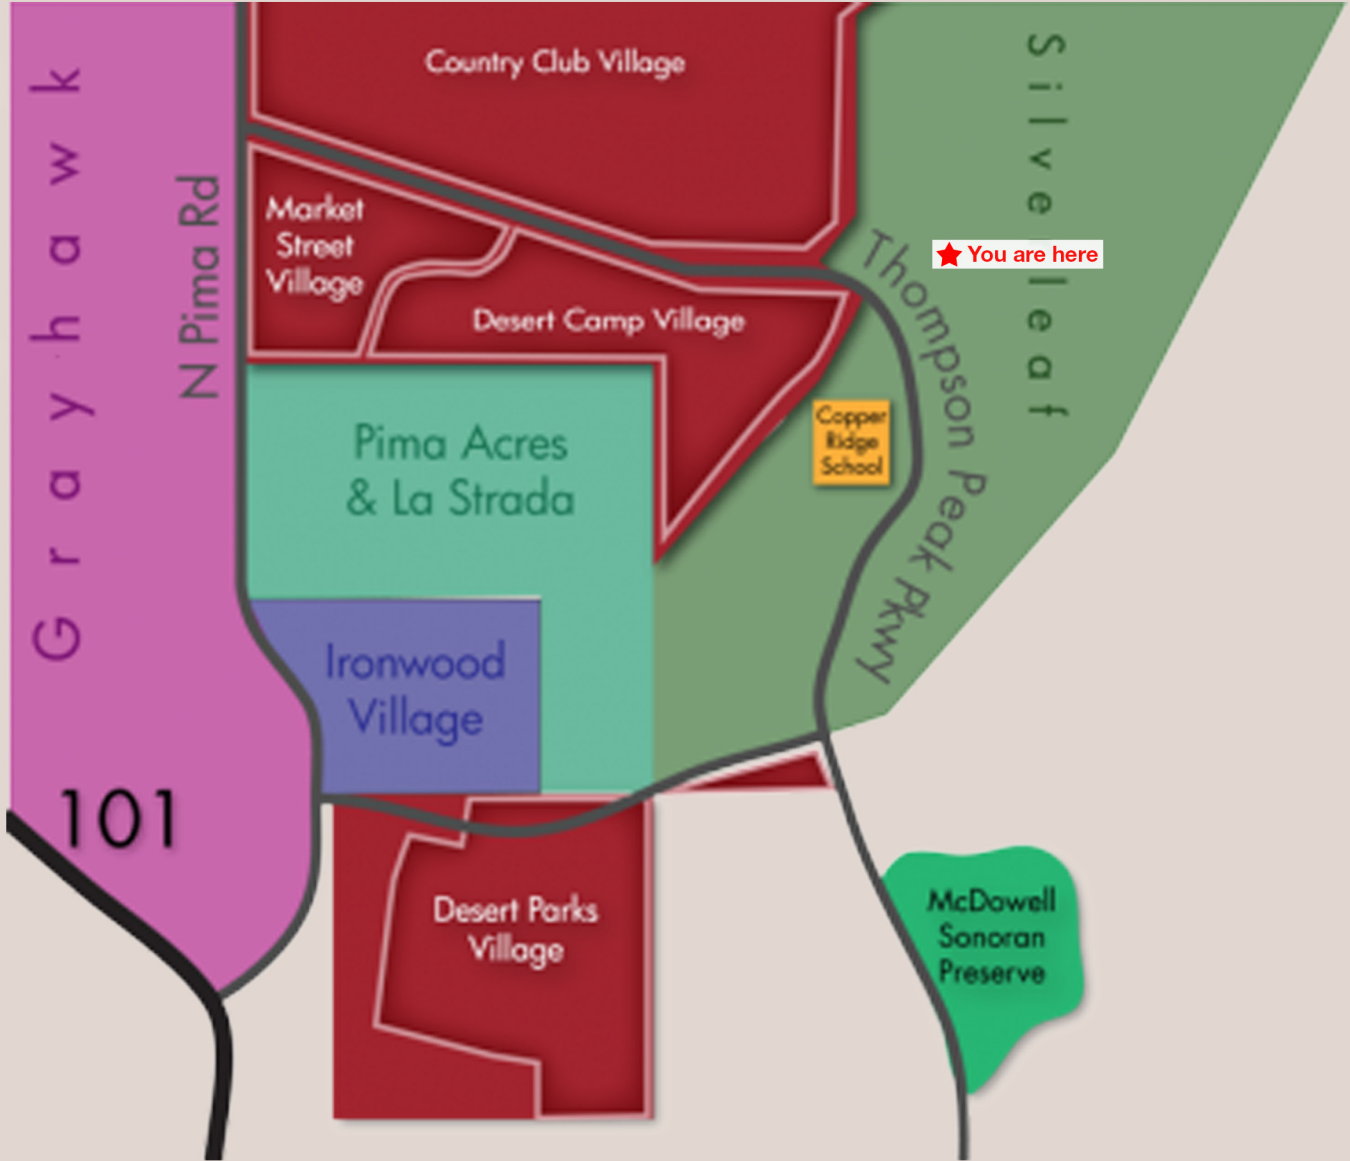

Interactive Map at
www.Sibbach.com

Includes
Homes For Sale
Recent Sale Prices
Neighborhood Info

(480) 225-7207

Sibbach Team

Sibbach Team #1
www.Zillow.com

5.0 ★★★★★ 584 reviews