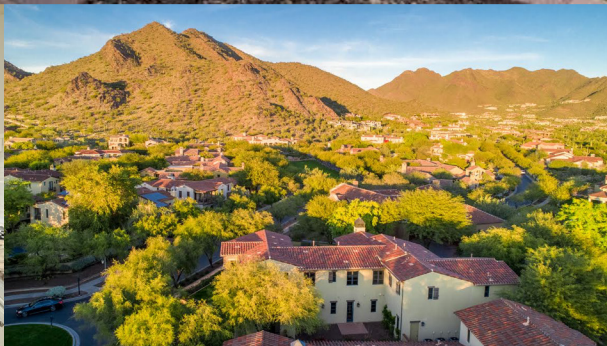

Listing Price and Photos at www.Sibbach.com/featured-homes

ONE REALTYONEGROUP

ONE REALTYONEGROUP

Sibbach.com

FOR SALE

Cami Beckley
(480) 225-7207

10195 E Phantom Way, Scottsdale, AZ 85255

Rustic stone cottage evokes the charm of Europe in this unique home plan with carriage house, Juliet porches, private courtyards, and sleeping porch. Perfectly located across from one of the many parks in the prestigious gated community of Silver leaf in DC Ranch. You are greeted with soaring ceilings in the massive foyer that leads you to the many living spaces. Gourmet kitchen is open to the family room with wood beam ceilings, authentic stone fireplace, and built-ins. Huge island that wraps around with granite tops, corbels, breakfast bar, and pendant lighting. Gas Viking cooktop with SS range hood and appliances including double ovens with convection and Miele dishwasher. Beautiful lush green yard with pool, spa, green grass, and views of the McDowell Mountains. More views from the many windows surrounding the master suite, bathroom with his and her vanities, makeup vanity, marble countertops, jetted tub with tumbled travertine tile surround, walk-in shower with multiple shower heads and bench, bonus/workout room, and large walk-in closet with built-ins. Much more to see and enjoy.