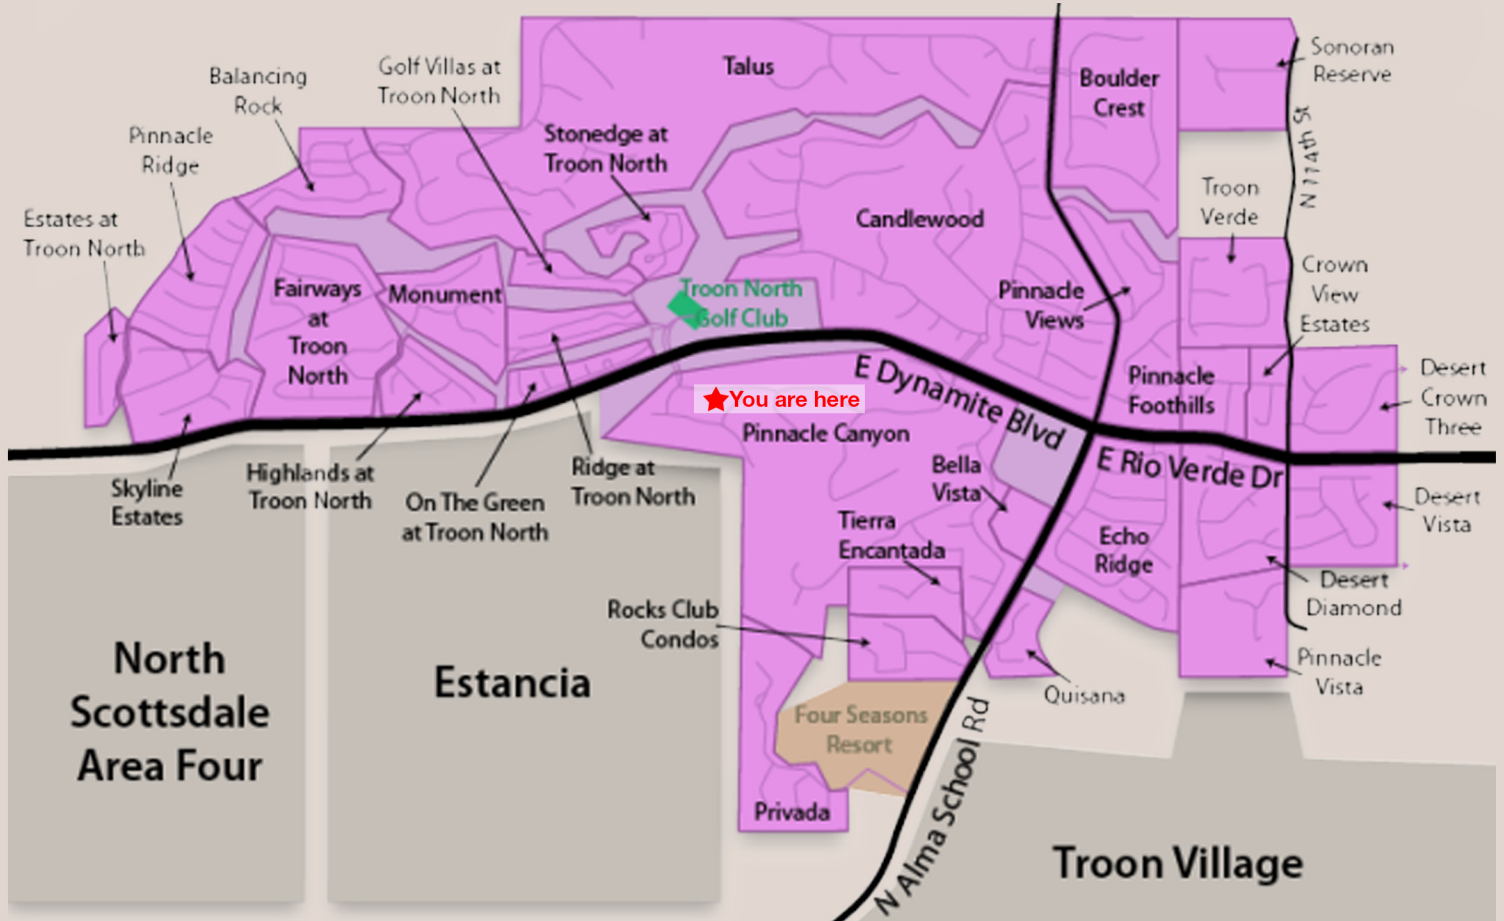

Interactive Map at
www.Sibbach.com

Includes
Homes For Sale
Recent Sale Prices
Neighborhood Info

480-500-6369

Sibbach Team