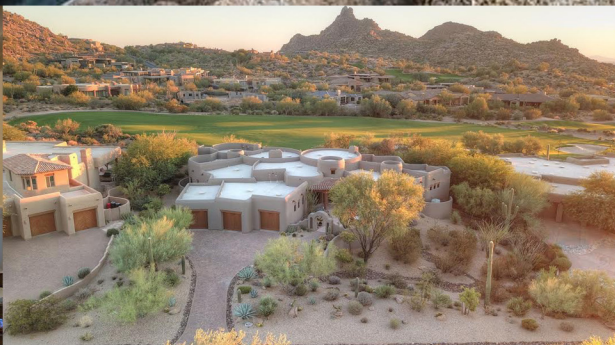

ONE REALTYONEGROUP

ONE REALTYONEGROUP

FOR SALE

Jeff Sibbach
480-500-6369

10327 E White Feather Ln, Scottsdale, AZ 85262

This wonderful home boasts 5,365 w/ 4 bedroom & 4.5 bathrooms all located on an ideal North/South exposed golf course lot. The gourmet kitchen incorporates stunning wood cabinetry that beautifully compliments the SS Viking Professional appliances & gorgeous granite countertops. The gas fireplace, center island w/ breakfast bar, double wall ovens & 4 burner gas stove top make this the perfect kitchen! Numerous enhancements can be found throughout this single level home such as; a newly painted exterior, Vega custom vaulted ceilings, 18" travertine flooring, 8' solid core doors, several gas fireplaces, exercise room, & a dry bar w/ a wine fridge & granite countertops. The 3 car garage is equipped w/ epoxy flooring & tons of storage cabinets. The master suite has a Kiva gas fireplace, hardwood flooring, a walk-in closet w/ built-ins & a full bathroom w/ dual vanities, granite countertops, and a snail shower w/ travertine surround. The resort style backyard offers, a spiral staircase leading up to a private view deck w/ 360° mountain & city views, built-in SS BBQ, extended covered patio w/ ceiling fans & a Pebble Tec spa & infinity pool w/ rock water feature.