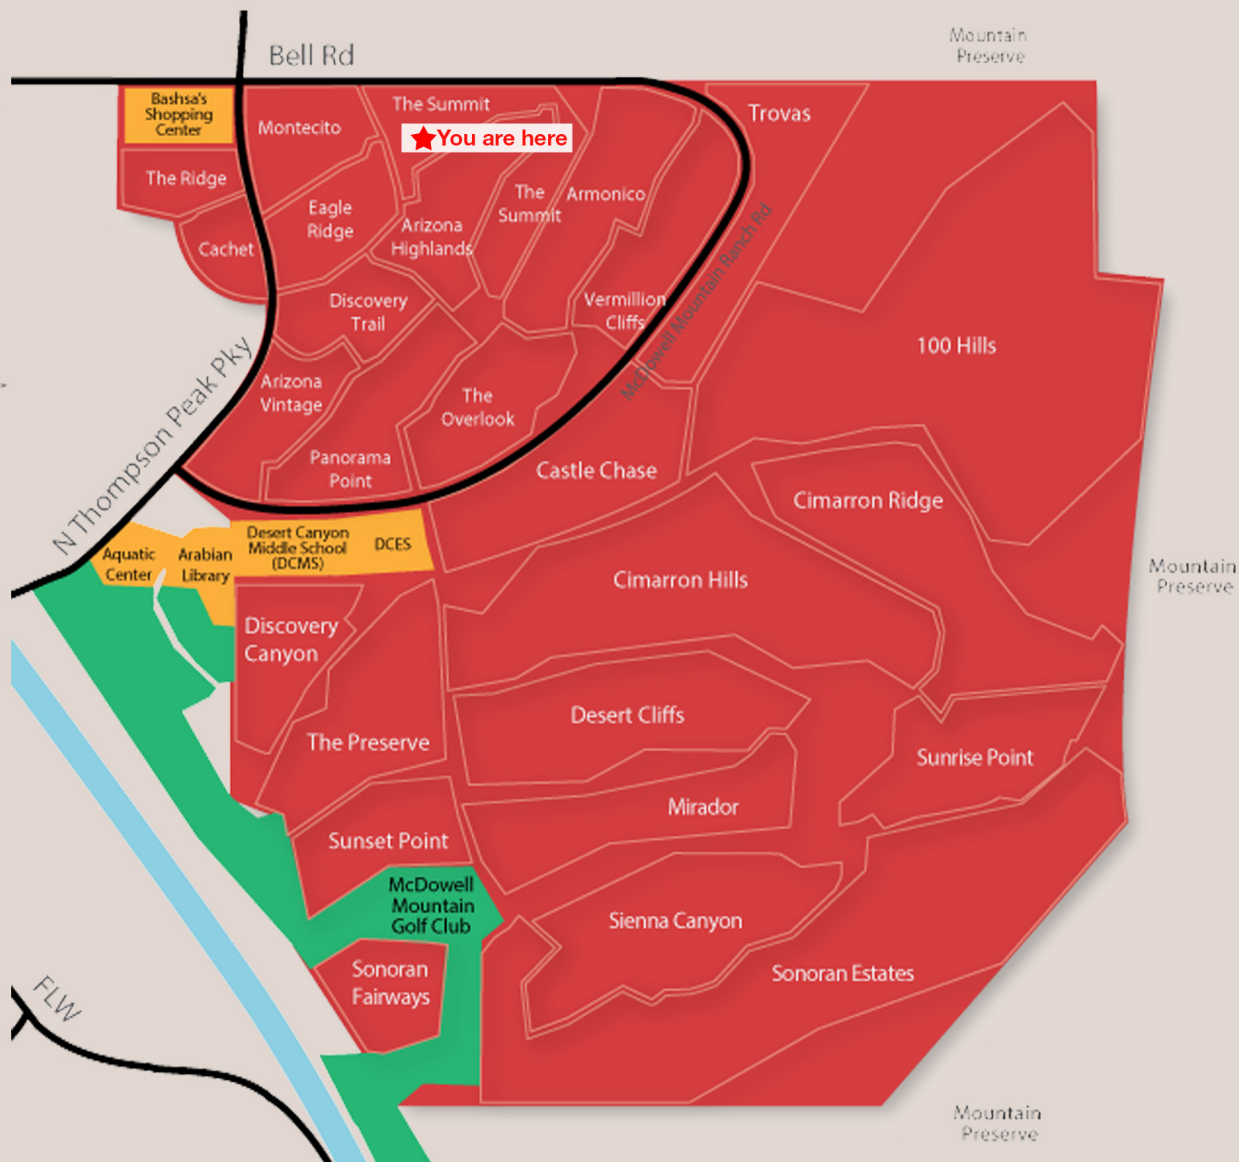

Interactive Map at
www.Sibbach.com

Includes
Homes For Sale
Recent Sale Prices
Neighborhood Info

480-500-6369

Sibbach Team