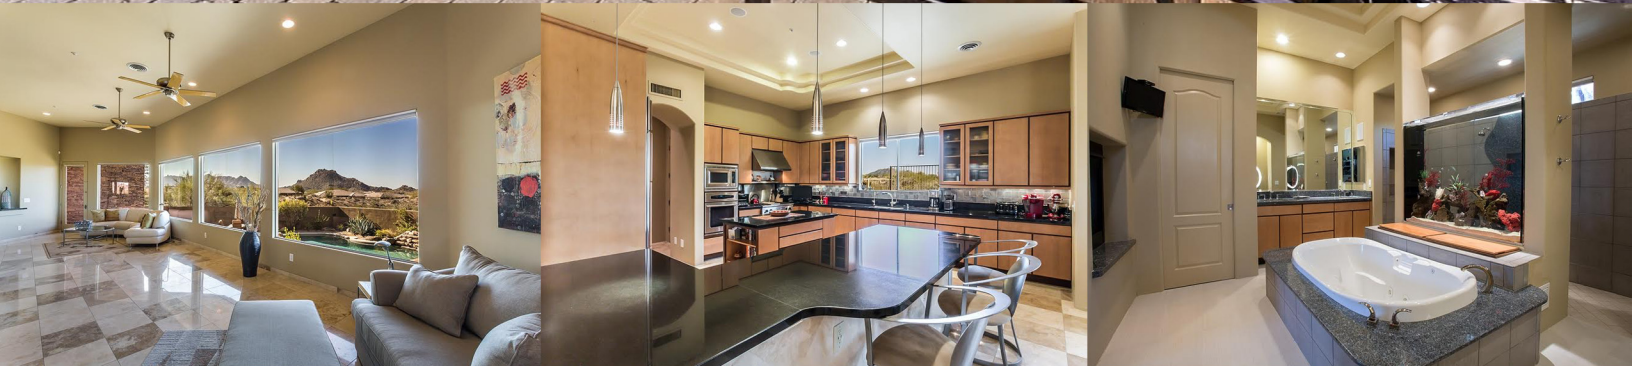

ONE REALTYONEGROUP

ONE REALTYONEGROUP

Sibbach.com

FOR SALE

11501 E Mark Ln, Scottsdale, AZ 85262

Breathtaking city-light views abound from this gated hillside beauty perched on over two acres! Entertain in style in your contemporary living spaces, featuring soaring 14' tray ceilings, a dining and great room that offer stunning views of Pinnacle Peak and Troon Mountains, a temperature controlled wine cellar, and a full-service wet bar with refrigerator, ice maker, and two-way fireplace. The chef's kitchen overlooks the living space and boasts granite countertops, stainless steel appliances, including a DCS range/oven/griddle and hood, and more storage than you can imagine! Your resort style backyard with a heated waterfall pebble-finish pool, spa, fire-pit, outdoor kitchen with built-in BBQ, kegerator, and putting green. Retreat indoors to the pool bath complete with a shower and separate steam shower for a spa-like relaxation experience! The luxurious master suite is inviting with a cozy fireplace and picture windows to take in the Sonoran Desert views. The walk-in closet is enormous! All bedrooms are en-suite with large closets. The 3 car garage houses four separate storage closets. Troon North amenities and hiking/biking trails all nearby!