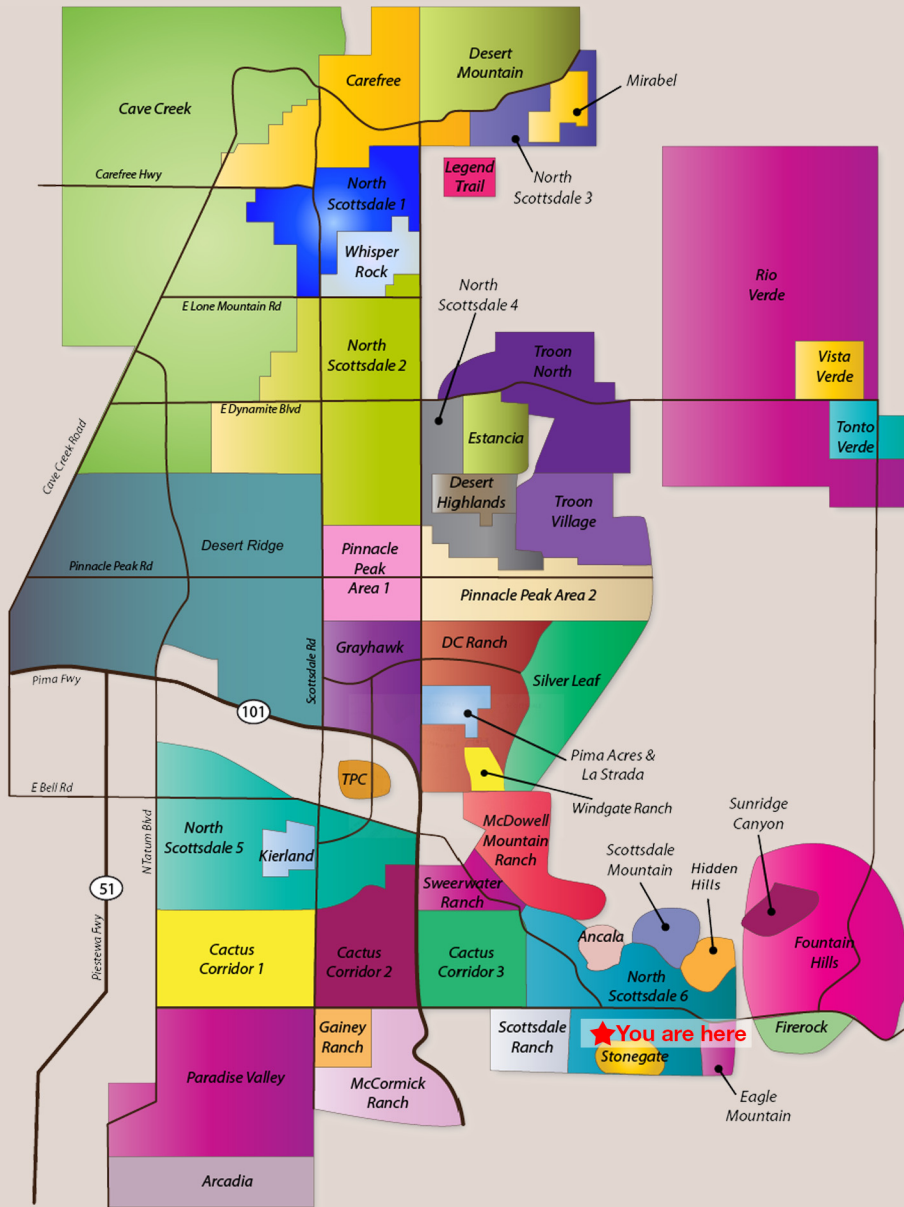

Listing Price and Photos at www.Sibbach.com/featured-homes

FOR SALE

Jeff Sibbach
480-500-6369

11622 E Appaloosa Pl, Scottsdale, AZ 85259

Absolutely stunning single level home with tons of on-trend features located in the HIGHLY desired Stonegate community. Gourmet eat-in kitchen incorporates granite counters, stainless appliances, double convection ovens, and a reverse osmosis system. Other features include tons of natural light throughout, 18in tile flooring, 2 newer Rheem AC units, family room wet bar, fiber optic for high speed internet, and a 3 car garage with cabinetry and central vac. Master suite has private exit to backyard, walk-in closet, and a full bath with dual sinks, granite counters, makeup vanity, walk-in shower, and a jetted bathtub. North facing backyard features a pebble tec pool with water feature and new filter, kool deck, gas fireplace, gas stub for BBQ, lush landscaping, and a newer irrigation system. Community features include walking trails, several sport courts, guard gated entry, clubhouse/rec room, and a sparkling heated Olympic size pool and spa for year-round entertainment!

Call to schedule a showing today!

Interactive Map at
www.Sibbach.com

Includes
 Homes For Sale
 Recent Sale Prices
 Neighborhood Info

Sibbach Team

#1 Agent in Phoenix-Metro 2018

Sibbach Team #1
www.Zillow.com