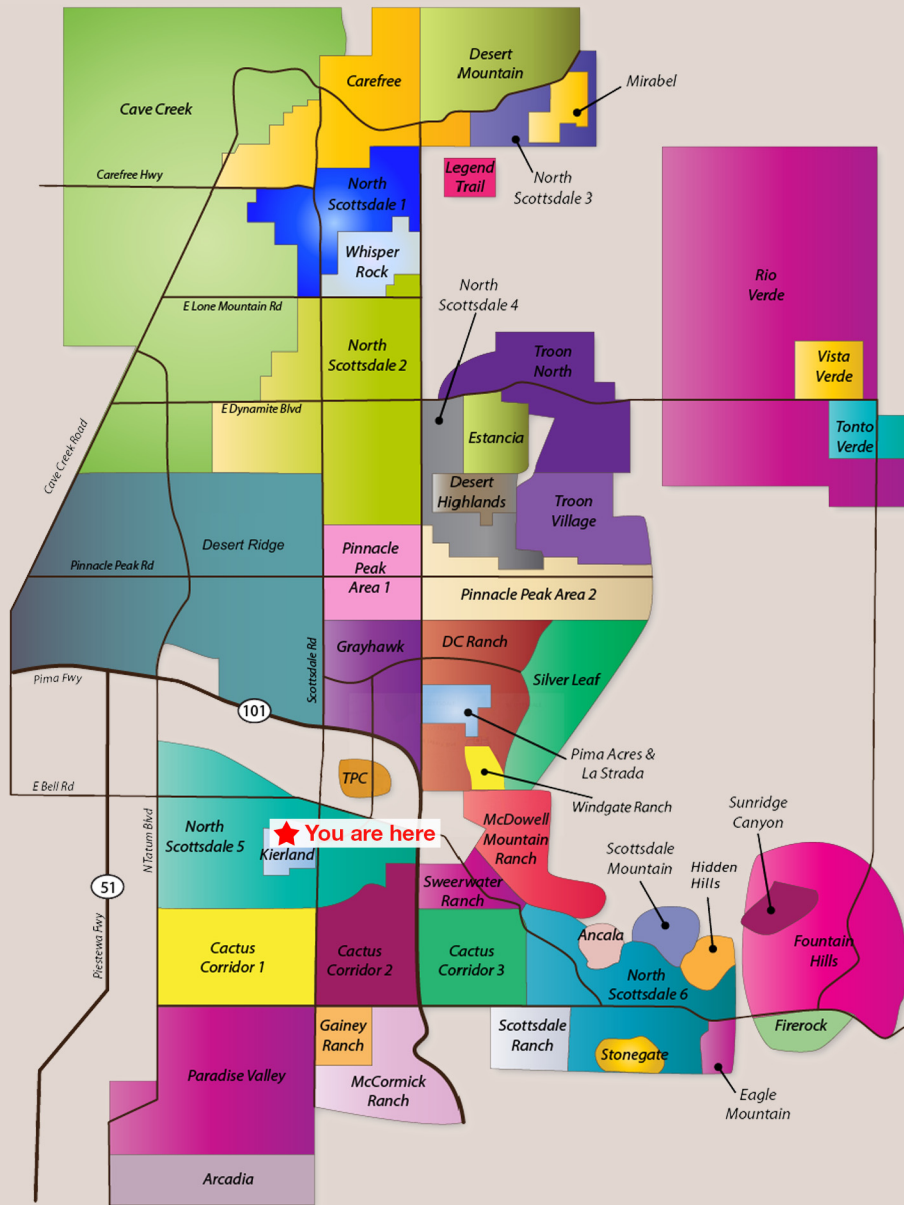

Listing Price and Photos at www.Sibbach.com/featured-homes

FOR SALE

15221 N Clubgate Dr Unit 2127, Scottsdale, AZ 85254

Prime location townhome with 1 bed + loft, 1.5 bath, and 2 single garages in the highly sought after Kierland Greens Community. Perfect great room floor plan with tall vaulted ceilings, charming gas fireplace, and spacious loft area. Community features include secure gated entry, workout facility, and a heated pool and spa for year-round enjoyment! Located in the prestigious Paradise Valley School district and within walking distance of Kierland Commons shopping/dining, the Westin Resort Hotel, and the amazing Kierland Golf Course. All the best of what Scottsdale has to offer!

Call to schedule a showing today!

Jeff Sibbach
480-500-6369

Interactive Map at
www.Sibbach.com

Includes
 Homes For Sale
 Recent Sale Prices
 Neighborhood Info

Sibbach Team #1
www.Zillow.com

480-500-6369

#1 Agent in Phoenix-Metro 2018

5.0 ★★★★★ 584 reviews