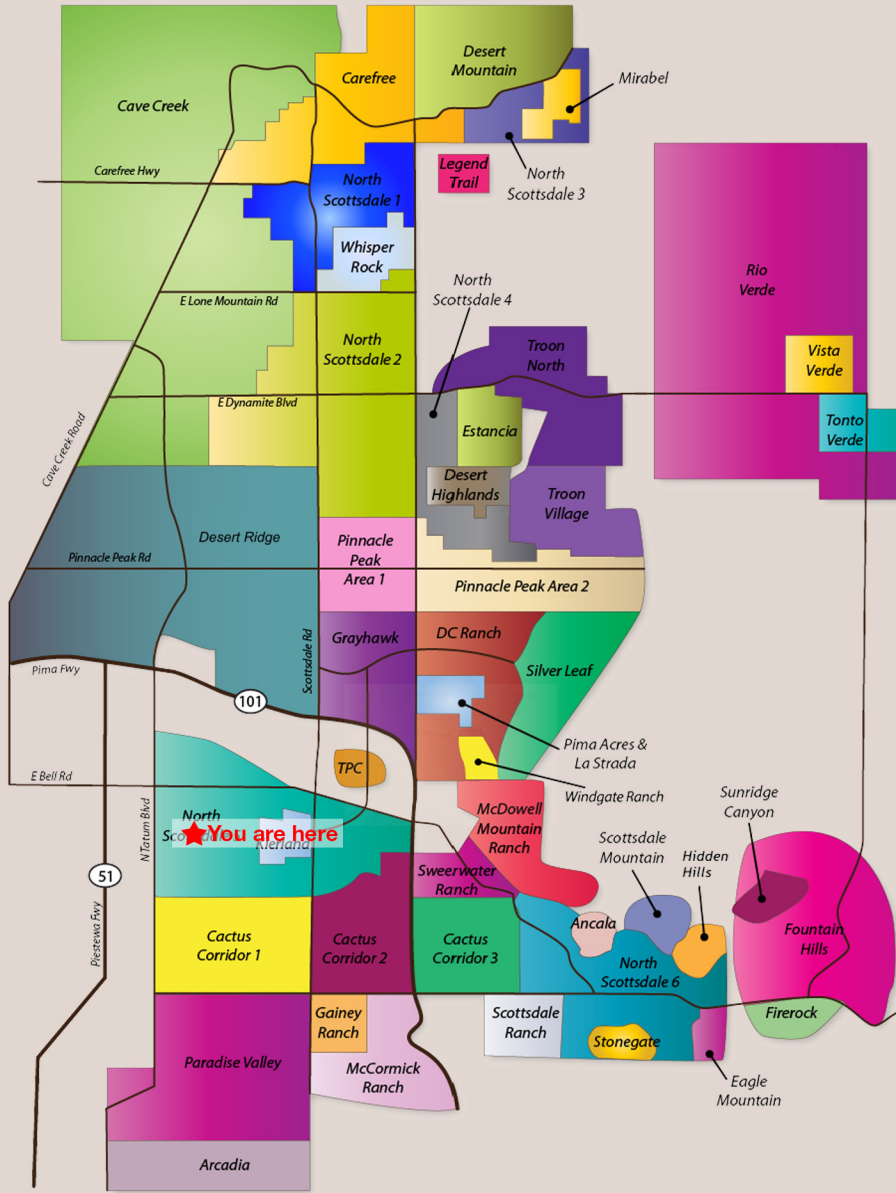

FOR SALE

Jeff Sibbach
480-500-6369

15638 N 50th St, Scottsdale, AZ 85254

Lovely 3-bedroom, 2-bath home in Paradise Manor. Location, Location, Location - within minutes from Kierland, Paradise Valley Mall, golf, restaurants, medical services and the 101 and 51 Freeways. Great community with tennis courts, heated community pool/spa, lush greenbelt, tall mature trees and walking paths. HOA takes care of front yard maintenance. Well cared for home is light and bright. Large living room with vaulted ceilings and a fireplace. Eat-in kitchen with tons of cabinets, counter seating, nice windows and a sliding glass door to the backyard patio area. New carpet throughout. Exterior painted in 2018. Interior repainted recently. New backyard sprinkler system. New garage door. Top of the line water softener and reverse osmosis. Come and make this home your own.

Call to schedule a showing today!

Interactive Map at
www.Sibbach.com

Includes
 Homes For Sale
 Recent Sale Prices
 Neighborhood Info

480-500-6369

#1 Agent in Phoenix-Metro 2018

Sibbach Team #1
www.Zillow.com

5.0 ★★★★★ 584 reviews