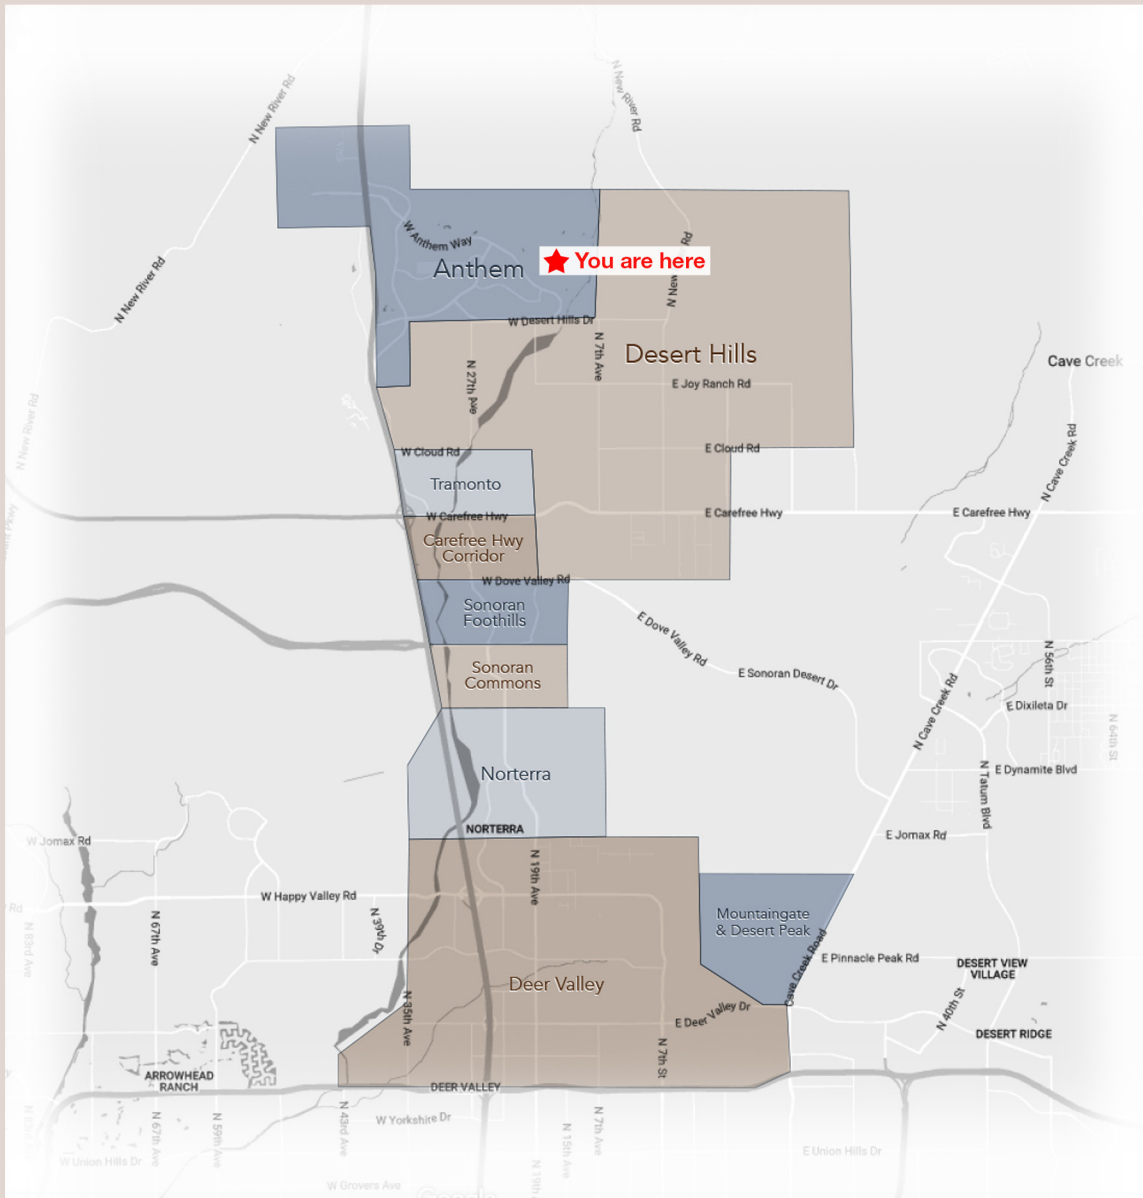

Interactive Map at
www.Sibbach.com

Includes
Homes For Sale
Recent Sale Prices
Neighborhood Info

480-500-6369

Sibbach Team

Sibbach Team #1
www.Zillow.com

5.0 ★★★★★ 584 reviews