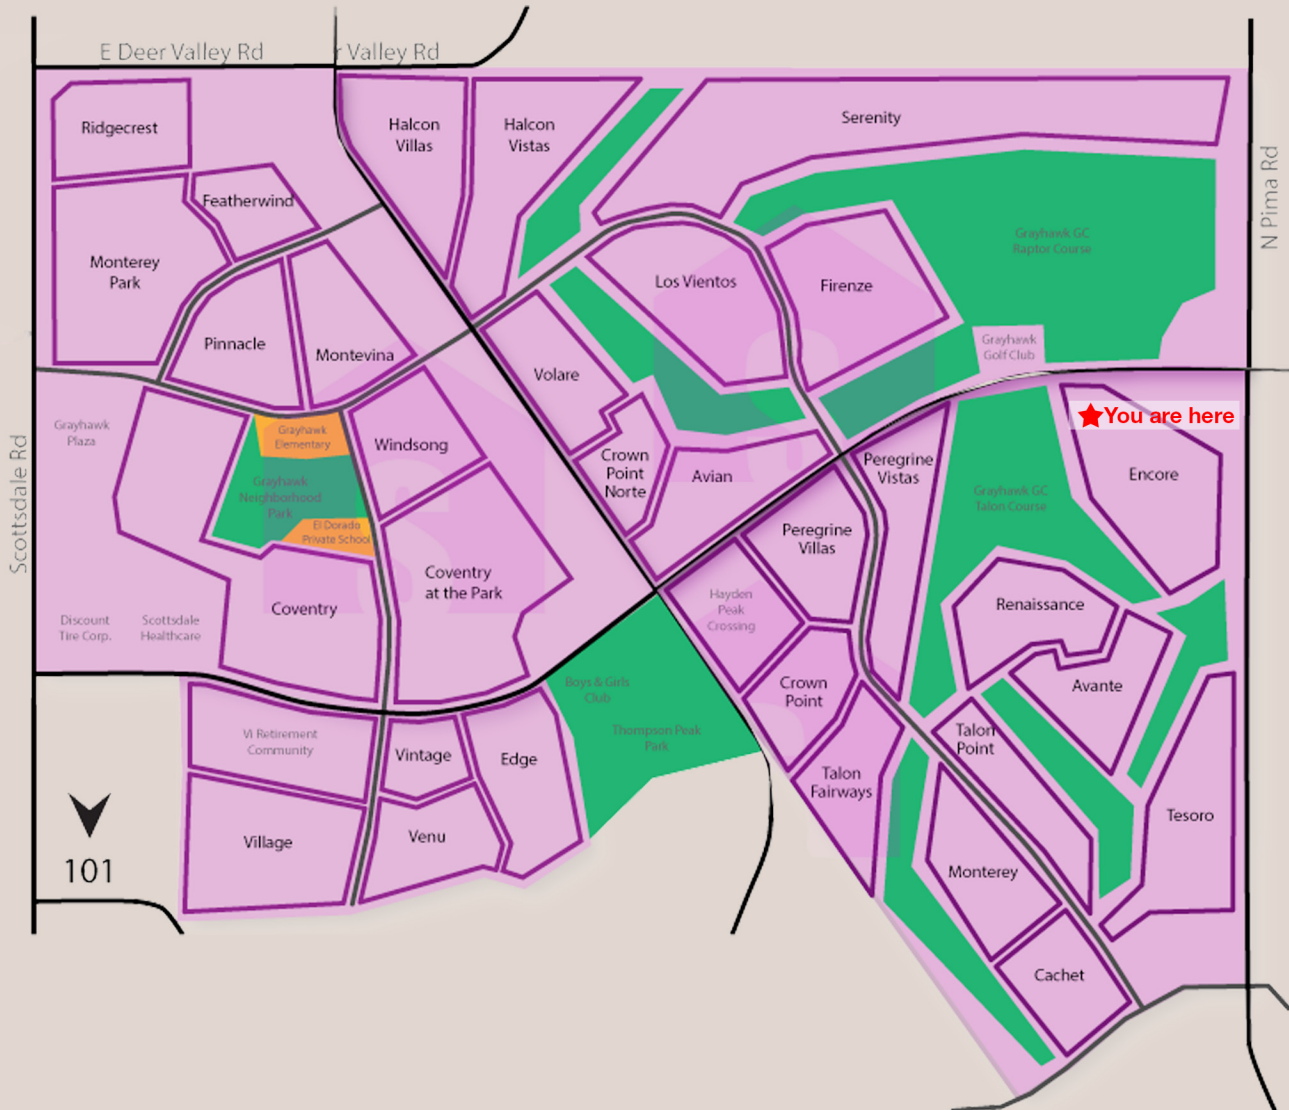

ONE REALTY ONE GROUP

LOCAL MARKET EXPERT