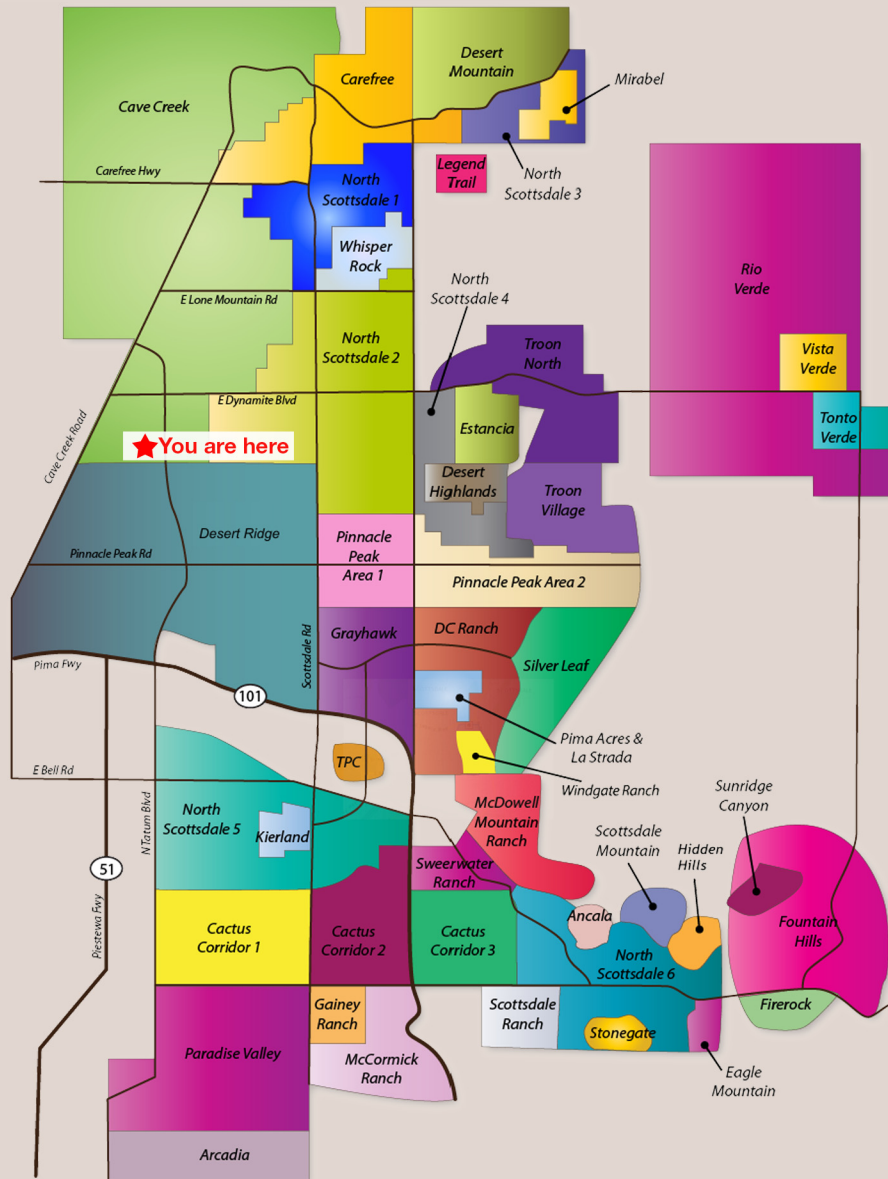

Interactive Map at
www.Sibbach.com

Includes
Homes For Sale
Recent Sale Prices
Neighborhood Info

480-500-6369

Sibbach Team

Sibbach Team #1
www.Zillow.com

5.0 ★★★★★ 584 reviews