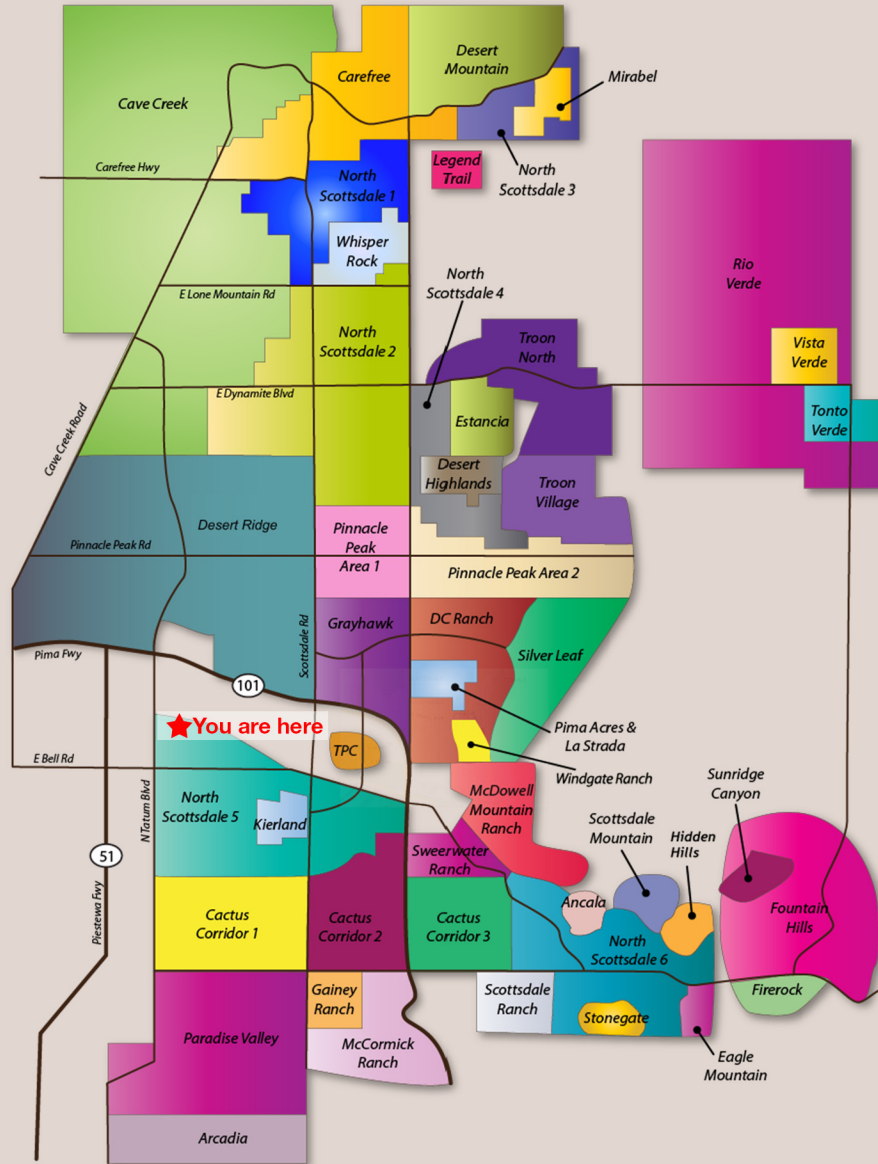

Interactive Map at
www.Sibbach.com

Includes
Homes For Sale
Recent Sale Prices
Neighborhood Info

480-500-6369

Sibbach Team