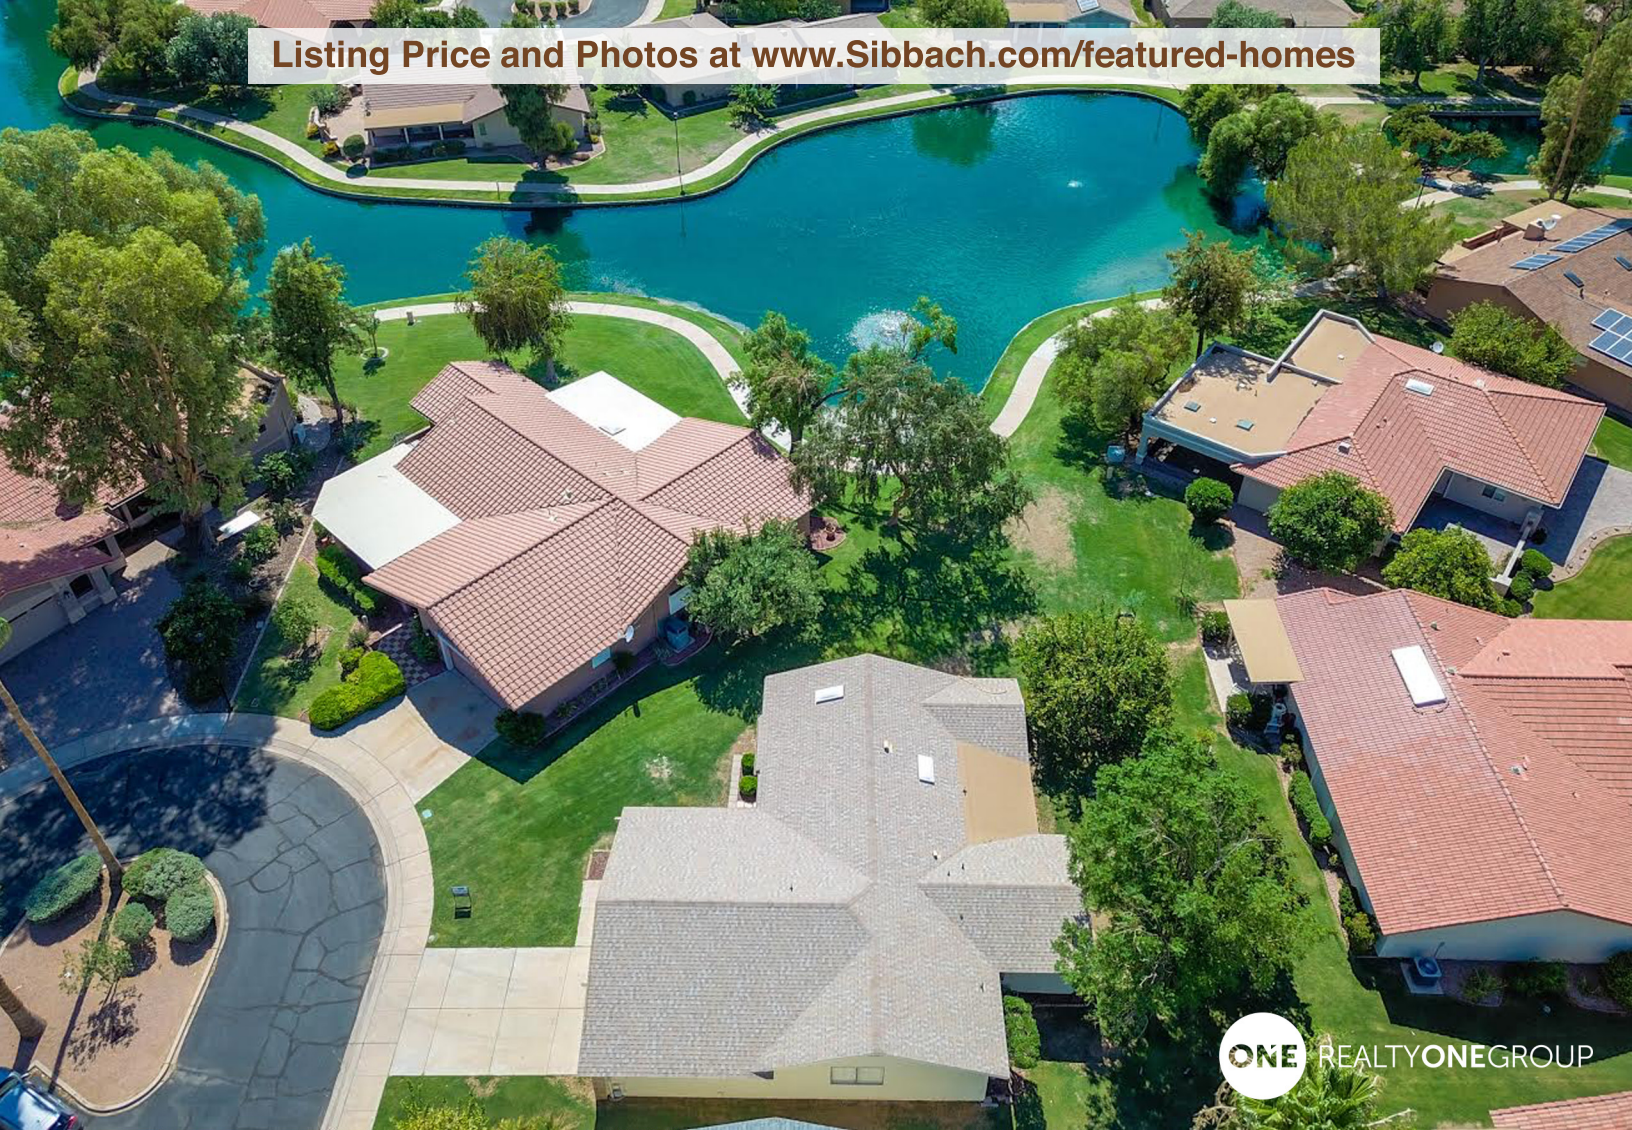

Listing Price and Photos at www.Sibbach.com/featured-homes

ONE REALTYONEGROUP

FOR SALE

519 Leisure World, Mesa, AZ 85206

Perfectly located in the active adult community of Leisure World. Enjoy the tranquility of the fountain and views of the lake from the back yard. Its proximity to the recreation/fitness center, swimming pool, and tennis courts will keep you busy with the many activities they provide. Lots of space in this 3 bedroom, 2 bath home with an eat-in kitchen with maple cabinetry, Corian countertops, stainless steel appliances and chrome fixtures. Other features include plantation shutters, ceiling fans, and skylights. Convenient east valley location with easy access to freeways, shopping restaurants, medical facilities and more!!