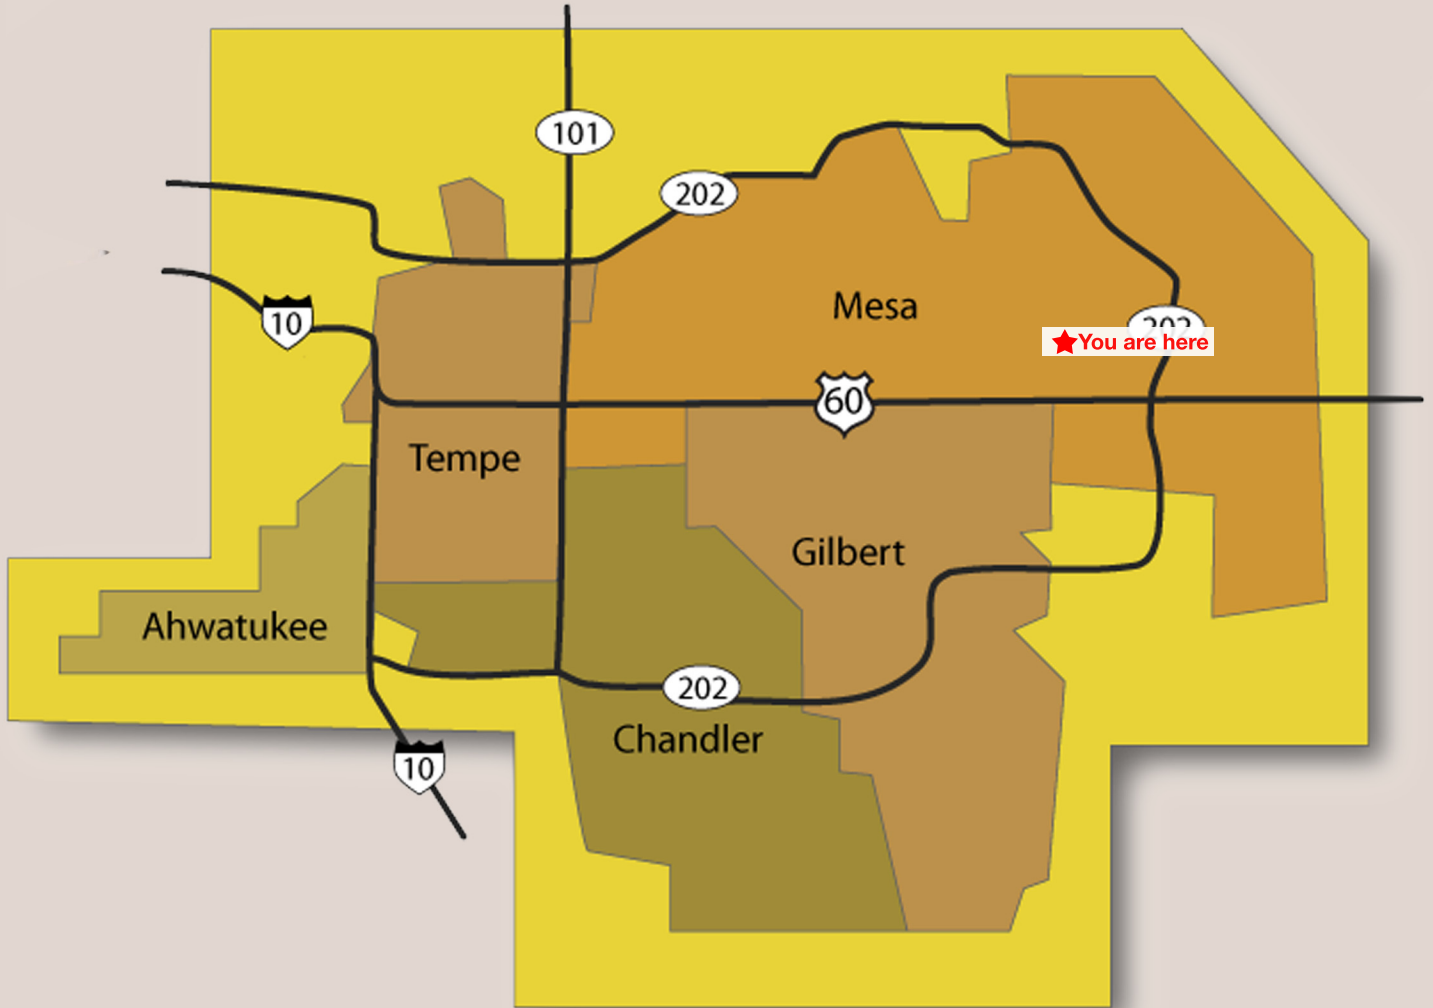

Interactive Map at
www.Sibbach.com

Includes
Homes For Sale
Recent Sale Prices
Neighborhood Info

480-500-6369

Sibbach Team