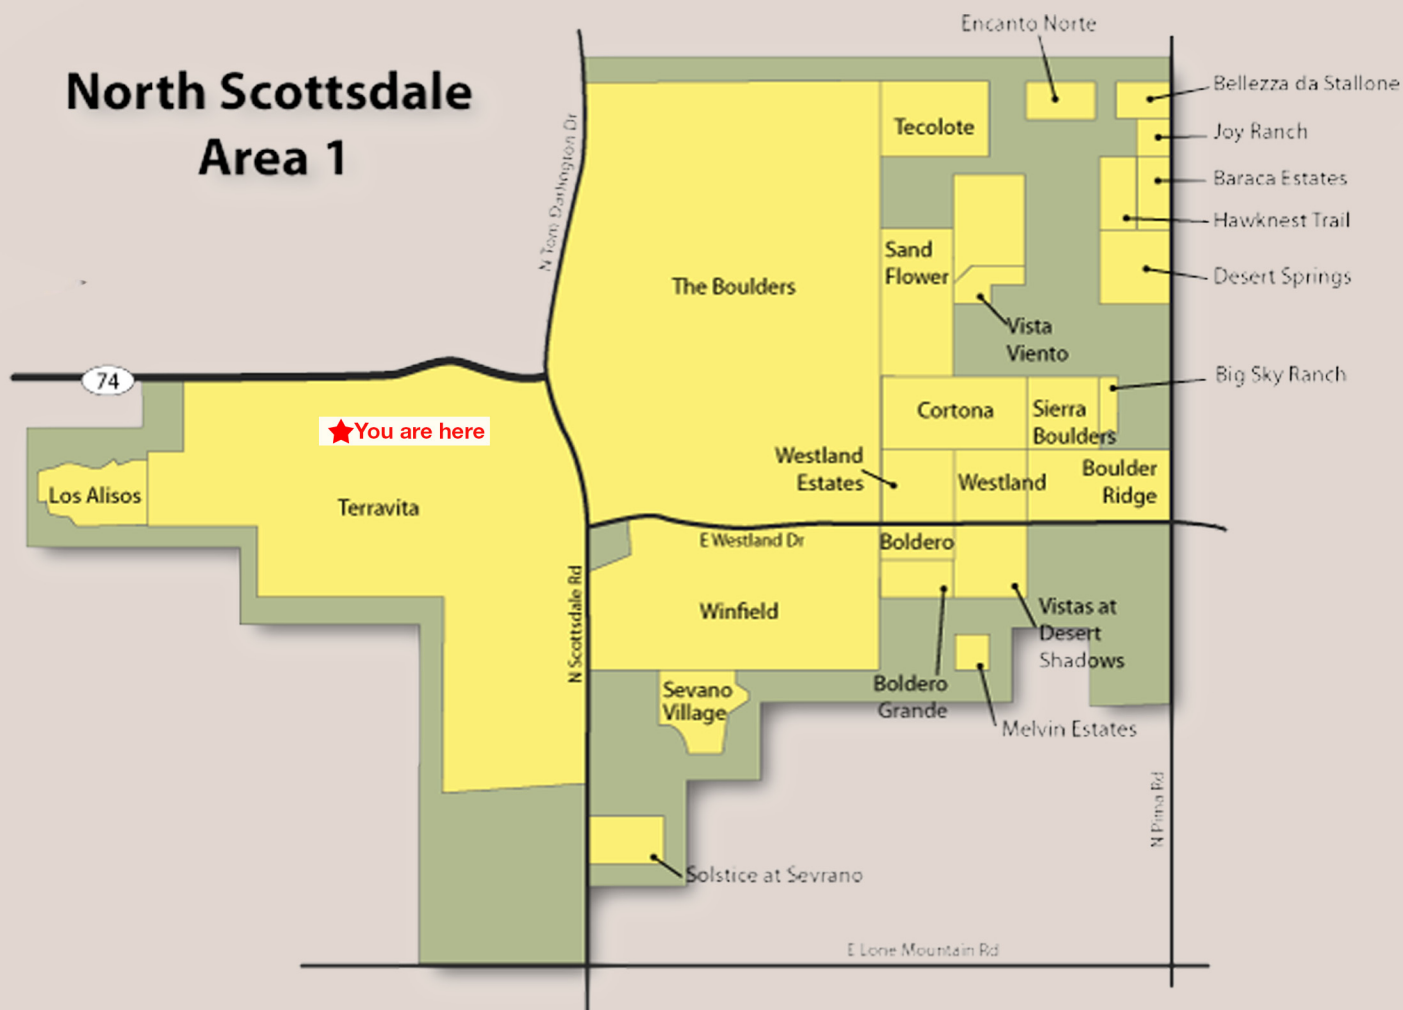

North Scottsdale Area 1