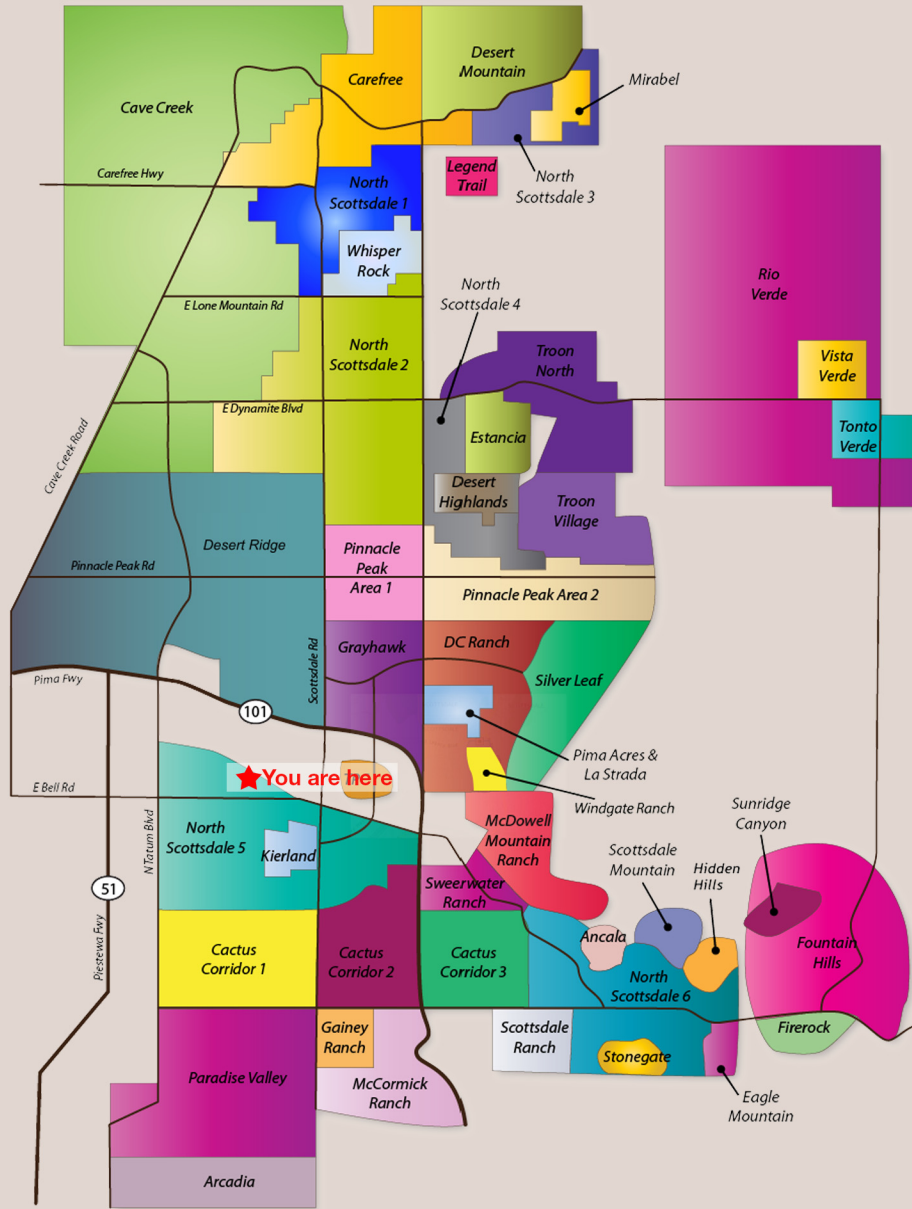

Interactive Map at
www.Sibbach.com

Includes
Homes For Sale
Recent Sale Prices
Neighborhood Info

480-500-6369

Sibbach Team