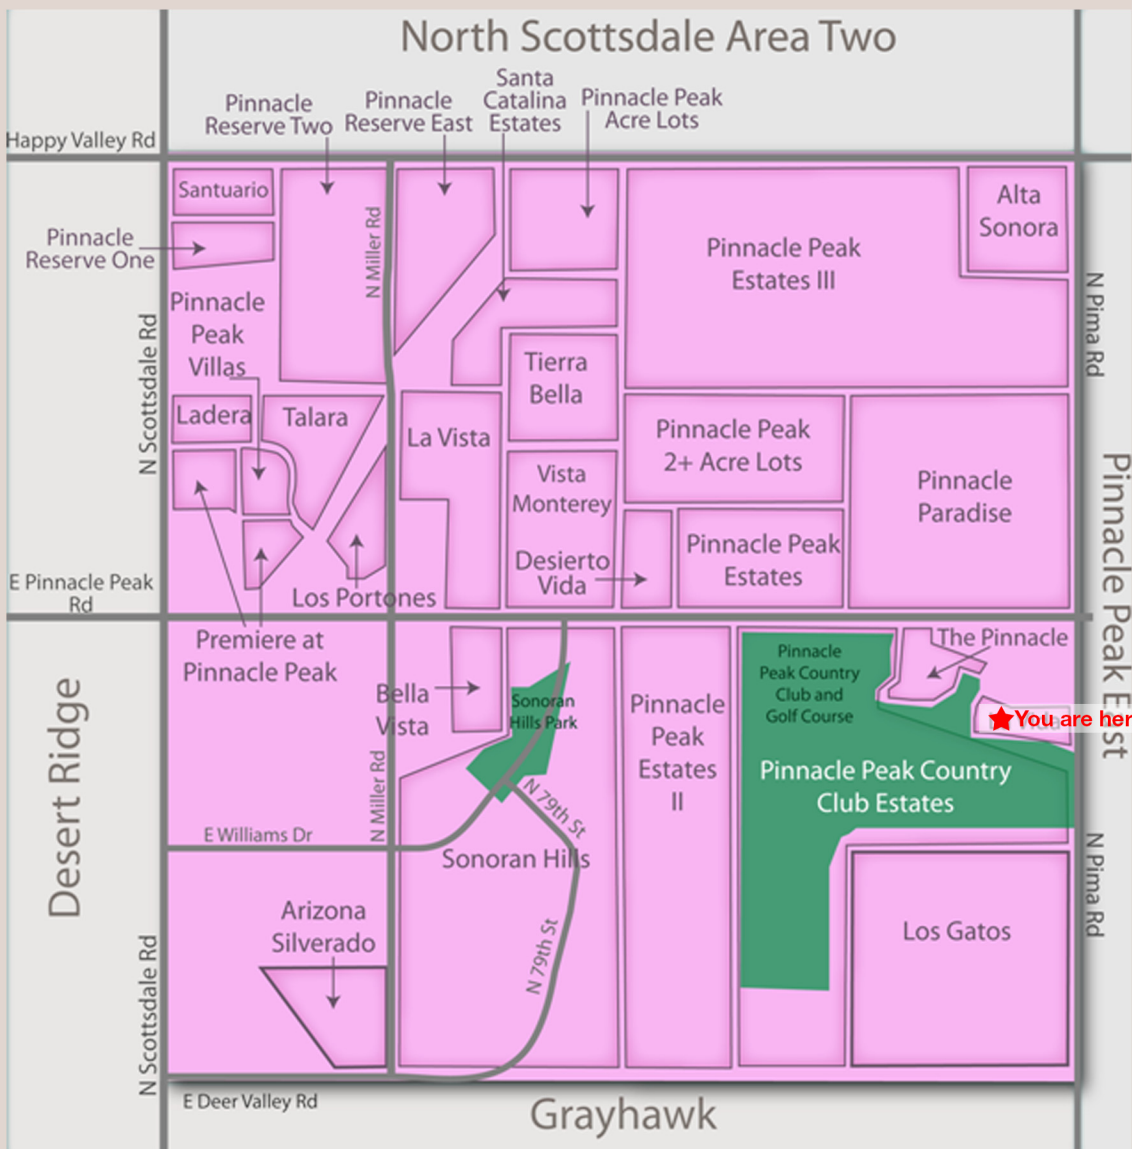

Interactive Map at
www.Sibbach.com

Includes
Homes For Sale
Recent Sale Prices
Neighborhood Info

480-500-6369

Sibbach Team