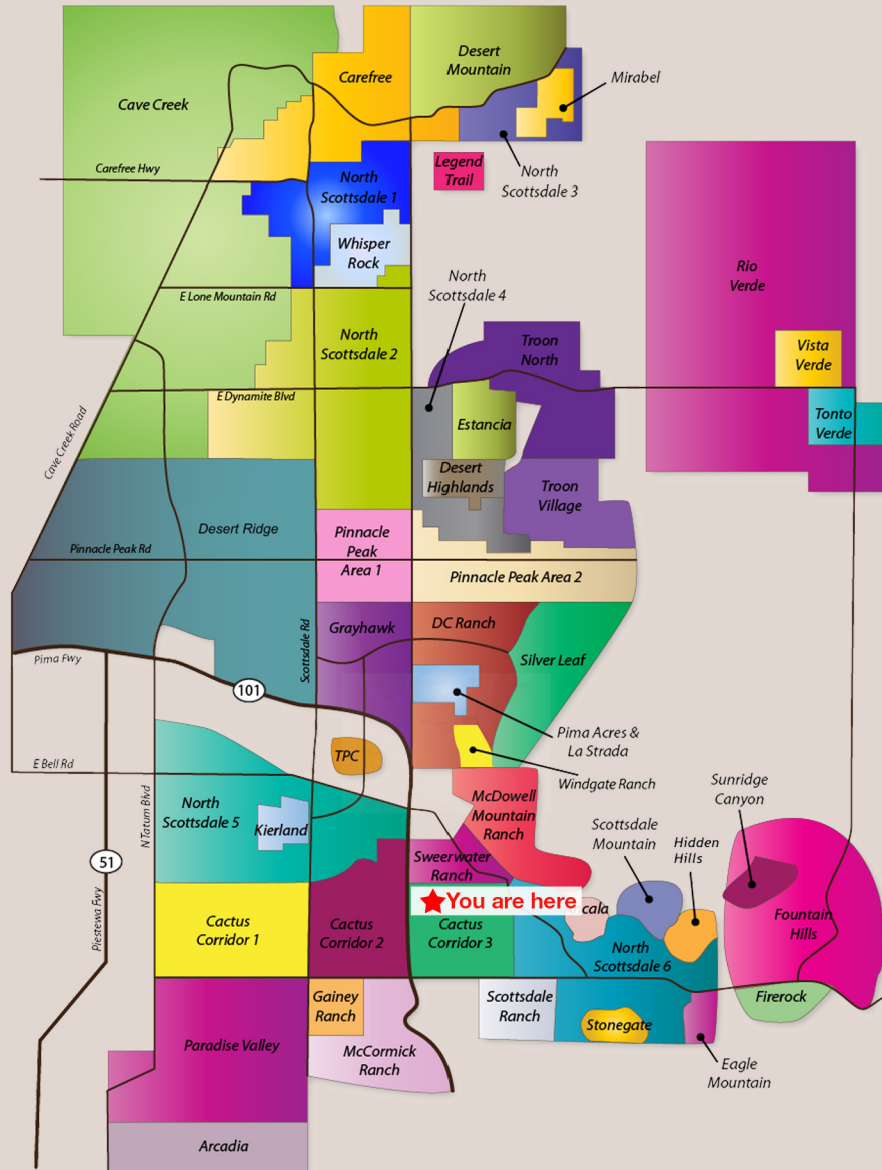

Interactive Map at
www.Sibbach.com

Includes
Homes For Sale
Recent Sale Prices
Neighborhood Info

480-500-6369

Sibbach Team

Sibbach Team #1
www.Zillow.com

5.0 ★★★★★ 584 reviews