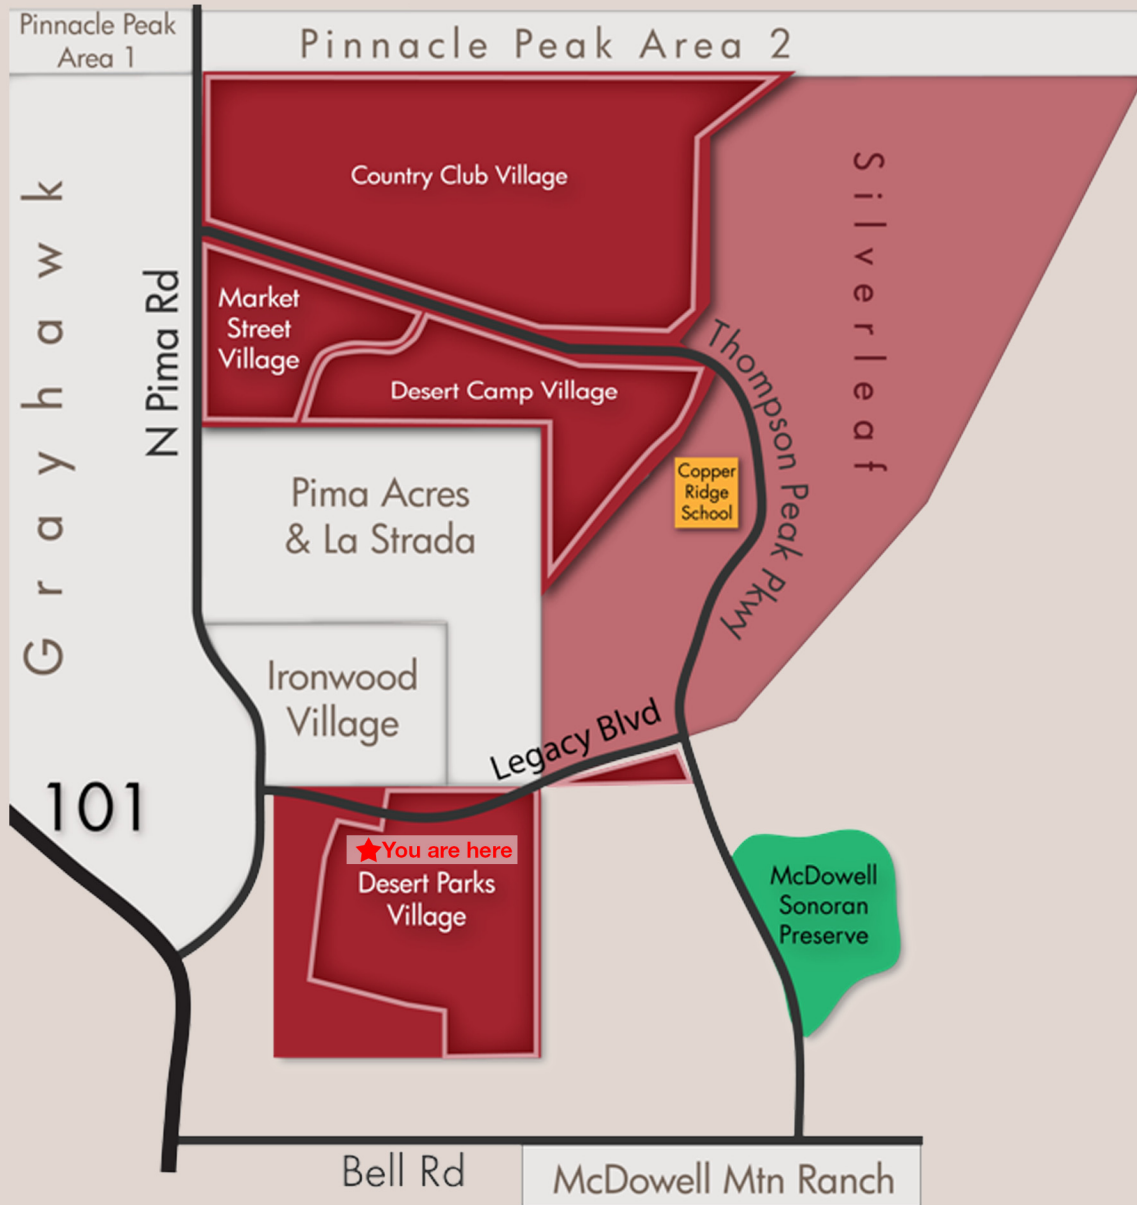

Interactive Map at
www.Sibbach.com

Includes
Homes For Sale
Recent Sale Prices
Neighborhood Info

480-500-6369

Sibbach Team