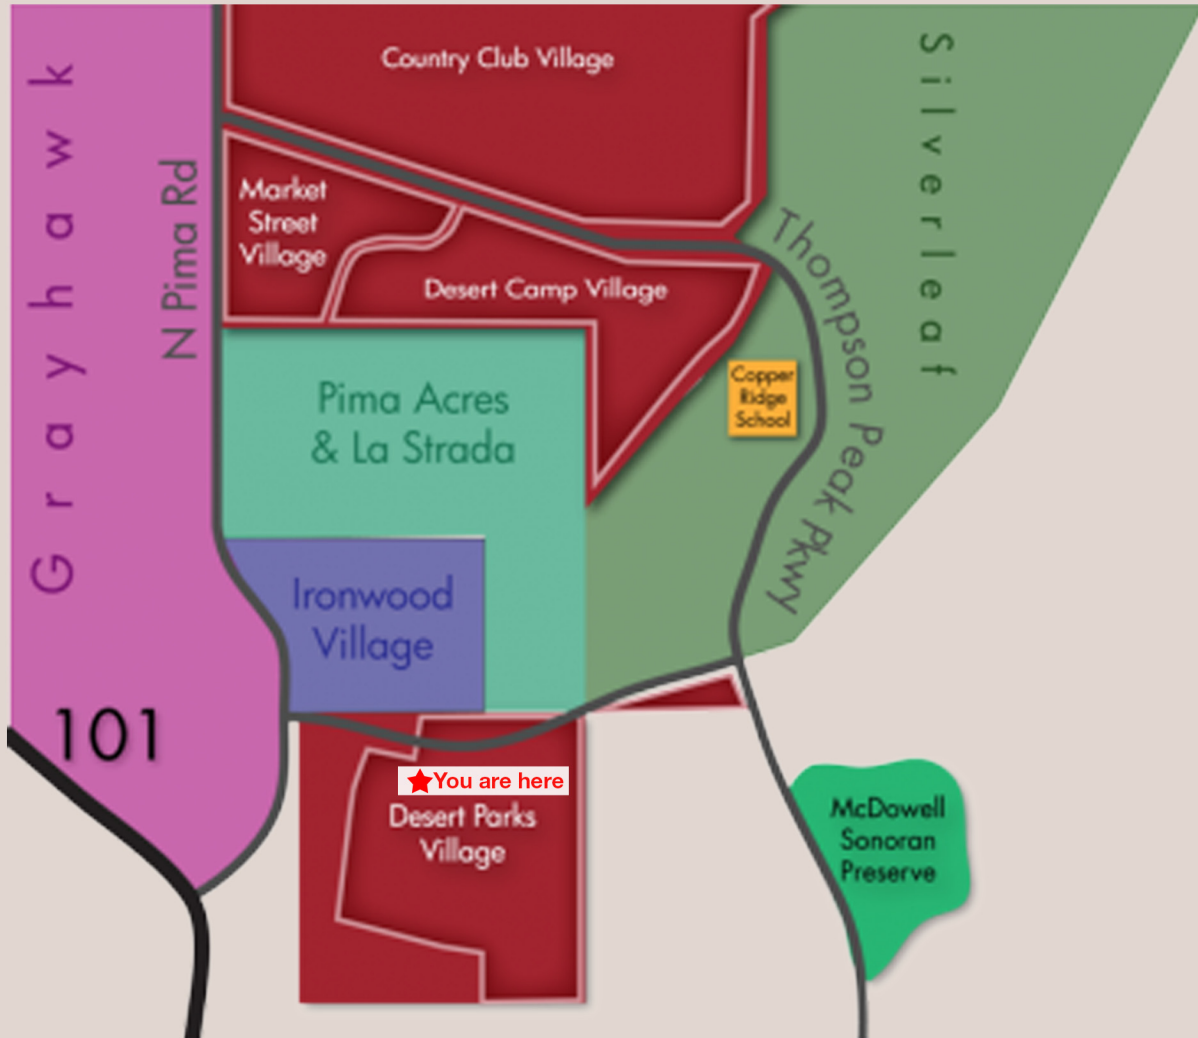

Interactive Map at
www.Sibbach.com

Includes
Homes For Sale
Recent Sale Prices
Neighborhood Info

480-500-6369

Sibbach Team